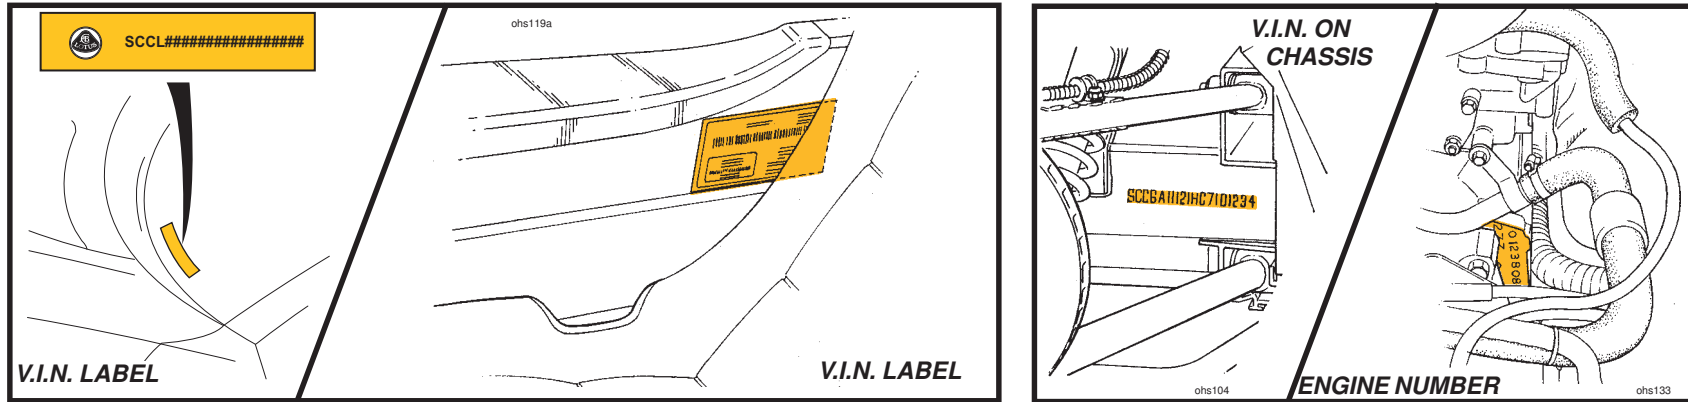

VEHICLE IDENTIFICATION NUMBER & ENGINE NUMBER

The Vehicle Identification Number (V.I.N.) is located on the left hand side of the windscreen and is printed on a label stuck to the chassis sideframe alongside the driver's seat, it is also stamped on the chassis in the right hand front wheelarch area, viewable with the front wheels turned to full right lock. The engine number is marked on a vertical patch at the right hand side of the rear face of the cylinder block, adjacent to the clutch housing.

Both numbers should always be quoted with any vehicle enquiries, as Factory records are filed against V.I.N., and specification change points are identified by V.I.N. or engine number. The vehicle licence number should be considered irrelevant, since it may not accurately reflect the vehicle age, and may also be changed during the car's life.

The V.I.N. comprises 17 characters, coded in accordance with European Economic Community (EEC) directives. For change point identification in Service Notes and Service Parts Lists, characters 10 (model year) and 15 - 17, or 14 - 17 (serial number) will be quoted.

2004 M.Y. - 2010 M.Y. serial no. 0359