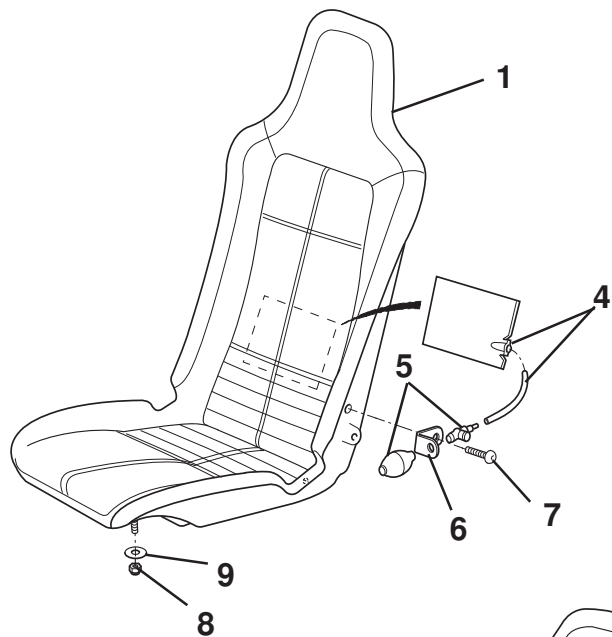

Probax seat