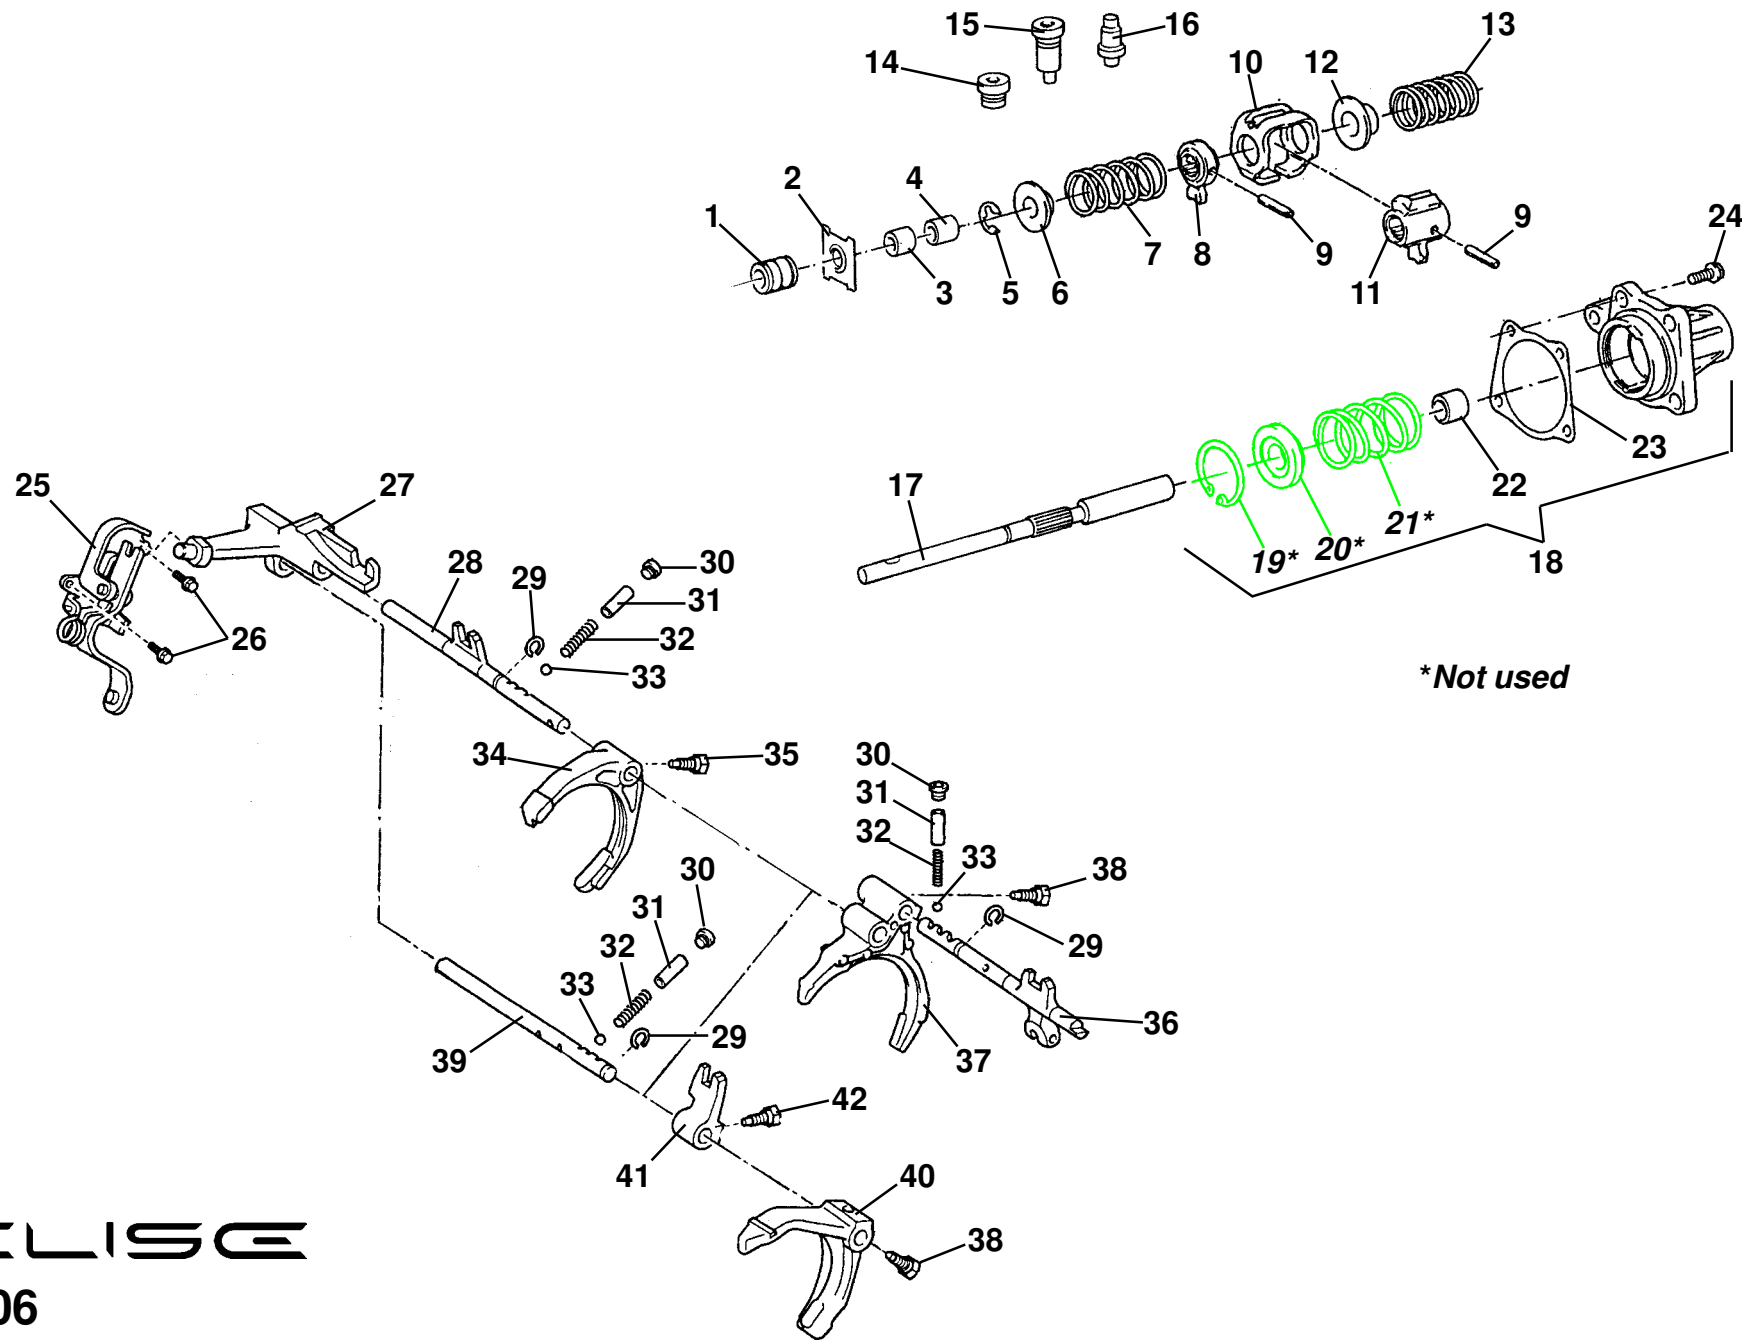

ELISE
47.06

2010/01

Service Parts List **ELISE**

Function Code 47.06 Gear Selector Mechanism, Internal

<u>Dep</u>	<u>Part Description</u>	<u>Remarks</u>	<u>Option</u>	<u>Part Number</u>	<u>Qty</u>
01	Seal, outer, shaft to casing			A120F6036S	1
02	Dust Boot, inner, shaft to casing			A120F6197S	1
03	Bush, select/shift shaft			A120F6256S	1
04	Bearing, needle roller			A120F6037S	1
05	Retainer, 'E' ring, spring seat			A120F6186S	1
06	Seat, select spring no.2			A120F6183S	1
07	Spring, select return, no. 2			A120F6185S	1
08	Lever, shift inner no.2			A120F6180S	1
09	Pin, slotted spring			A120F6184S	2
10	Plate, shift interlock			A120F6182S	1
11	Lever, shift inner no.1			A120F6179S	1
12	Seat, select spring no.1			A120F6187S	1
13	Spring, selec return no.1			A120F6191S	1
14	Plug, reverse restrict pin			A120F6201S	1
15	Ball Assembly, lock no.1			A120F6161S	1
16	Plug, transmission breather			A120F6038S	1
17	Shaft, shift & select			A120F6181S	1
18	Cover Assembly, control shaft	Incl. Items 19, 20, 21, not used		A120F6188S	1

ELISE

Function Code: 47.06, Page: 1

Updated 18th August 2011