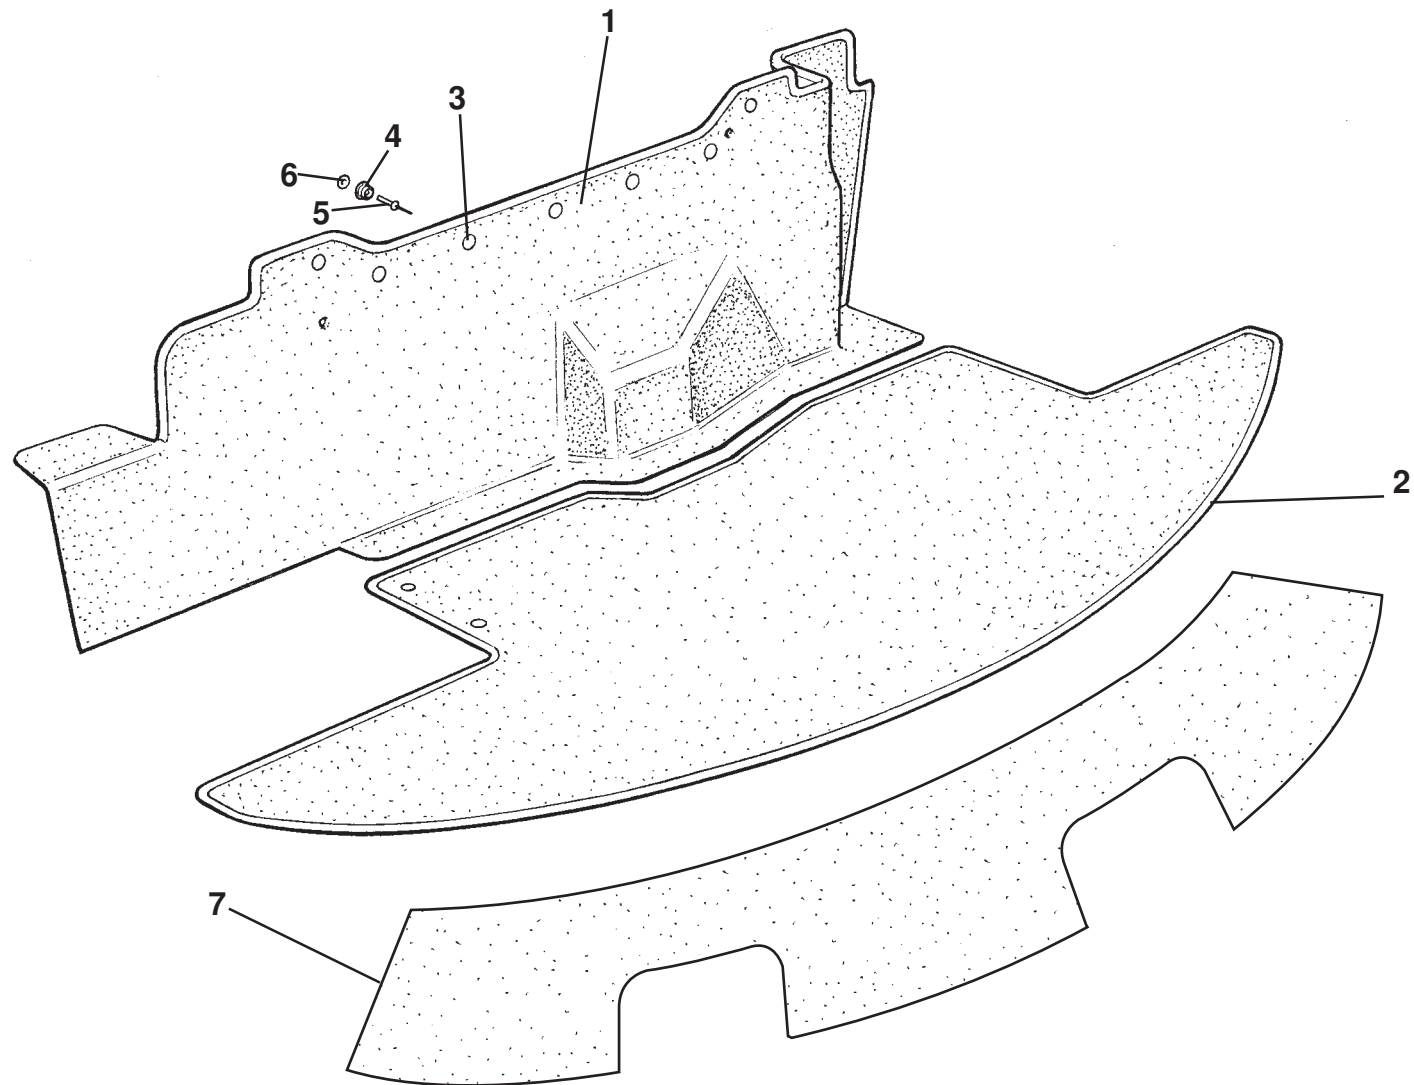

ELISE

15.24

Updated 16th July 2012

Service Parts List **ELISE**

Function Code 15.24 Luggage Compartment Carpet

<u>Dep</u>	<u>Part Description</u>	<u>Remarks</u>	<u>Option</u>	<u>Part Number</u>	<u>Qty</u>
01	Carpet, boot bulkhead		Elise	D120V0007J	1
01a	Carpet, boot bulkhead		Exige	A122V0002J	1
01b	Carrier/Carpet Assembly, boot bulkhead		Elise 2011 MY	B120B0363J	1
02	Carpet, boot floor			C120V0006K	1
02a	Carpet, boot floor		Elise 2011 MY	B120B0306J	1
03	Press Fastener Button, bulkhead/floor carpet fix.	Part of item 1		A111B6074F	9
03a	Press Fastener Socket, bulkhead carpet fix.	Part of item 1		A111B6075F	9
04	Press Fastener Stud, carpet to bulkhead/floor			A111B6076F	9
05	Pop Rivet, fastener fix.			A075W6070Z	9
06	Washer, flat, 1/8 x 3/8"			A075W4001Z	9
07	Carpet, boot rear transom, harness	Adapt to suit model	Common	A120V0004F	1

ELISE

Function Code: 15.24, Page: 1

Updated 16th July 2012