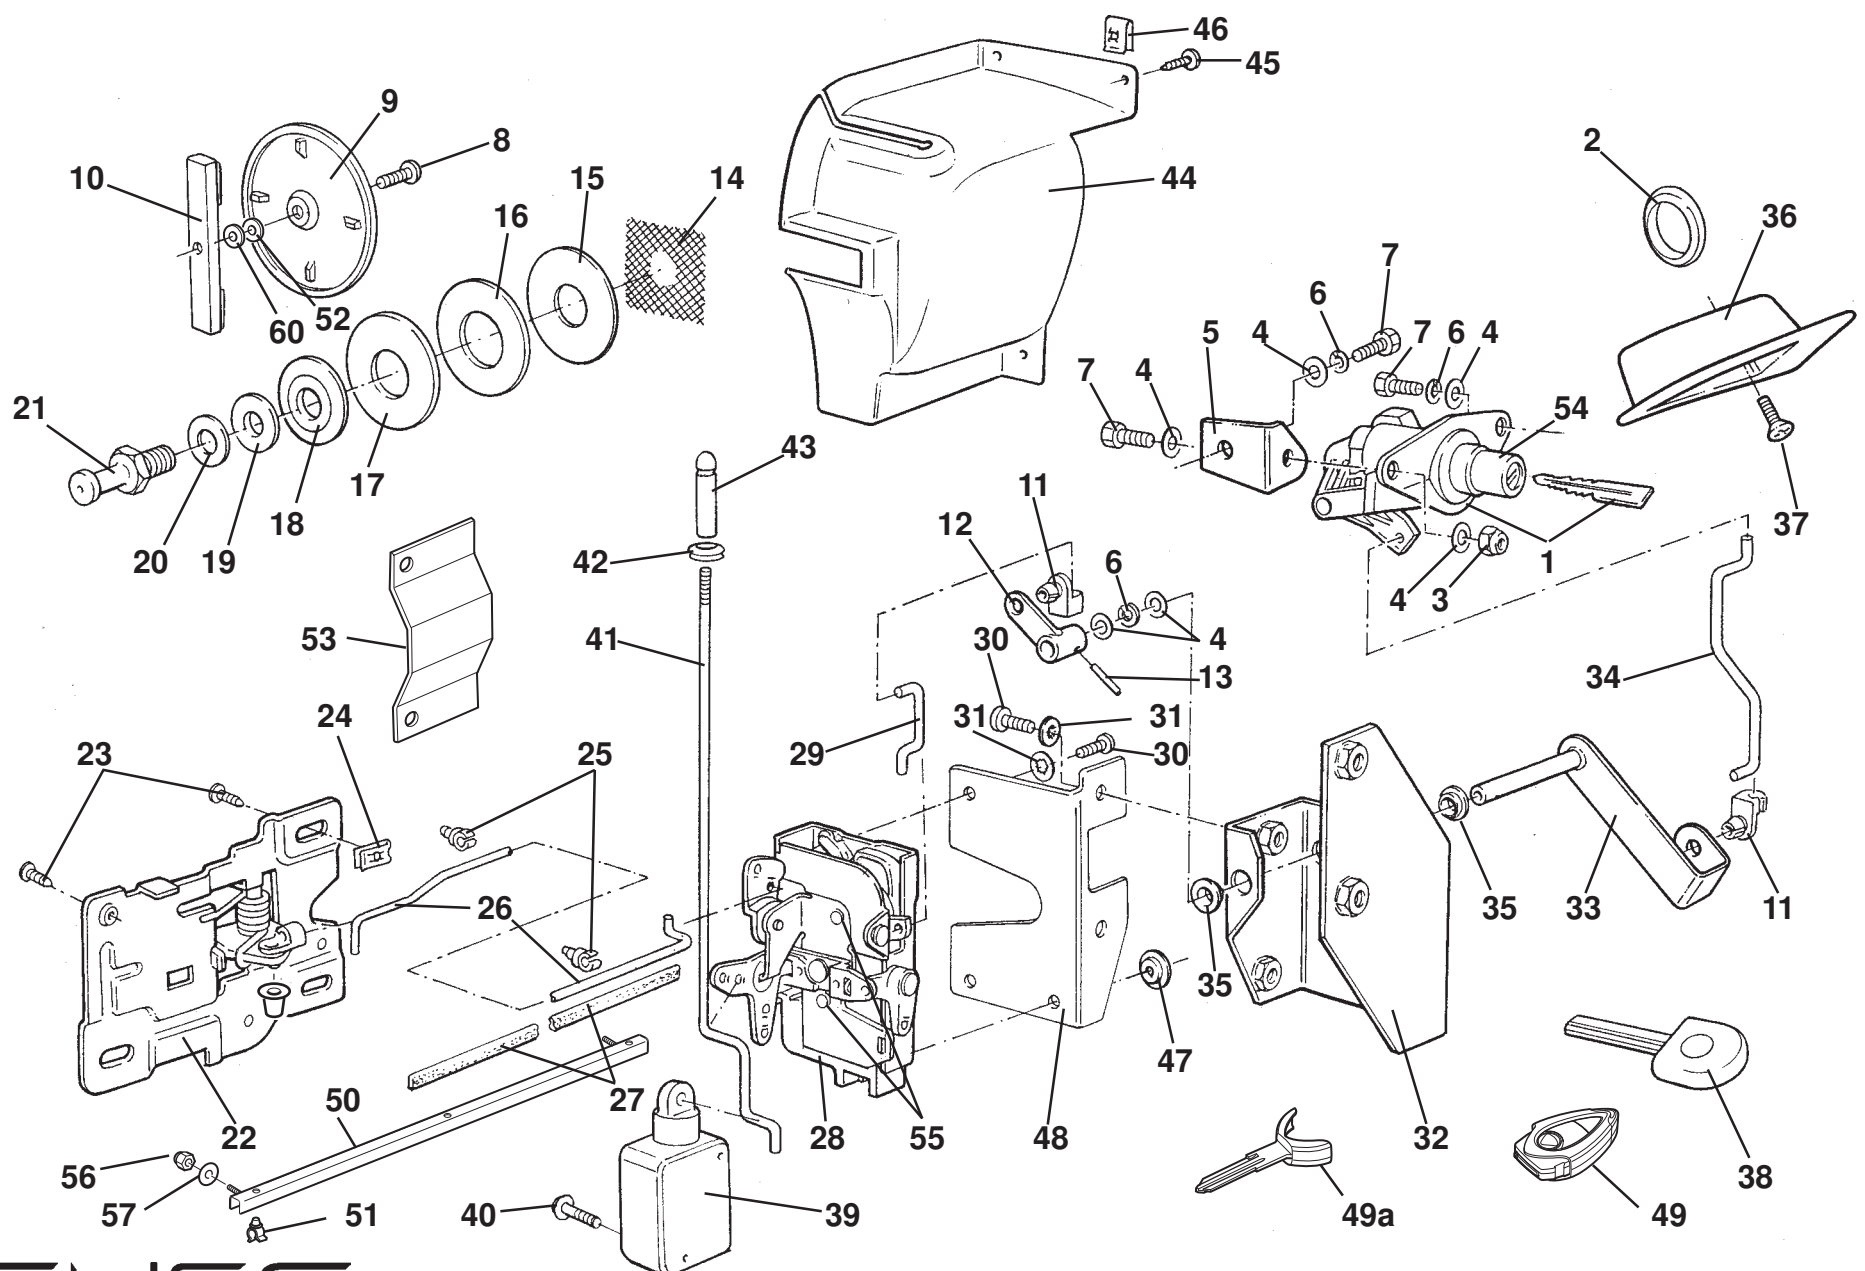

ELISE
10.17

Updated 3rd March 2014

Service Parts List **ELISE**

Function Code 10.17 Door Latch Mechanism

<u>Dep</u>	<u>Part Description</u>	<u>Remarks</u>	<u>Option</u>	<u>Part Number</u>	<u>Qty</u>
01	Vehicle Lock Set, door, boot, steering, fuel & 2 key blades	(D-code) Order fuel cap & blank keys (see line 38). Send Notification alarm/lock replacement form to ASO	Up to VINs * see below	C117H0001F	1
01a	Vehicle Lock Set, door, boot, steering, fuel & 2 key blades	(L-code) Order fuel cap & blank keys (see line 38a). Send Notification alarm/lock replacement form to ASO	From VINs * see below D117H0001F R/B	A120H0006F	1
01b	Vehicle Lock Set, door, boot, steering, fuel & 2 key blades	(L-code) Order fuel cap & transmitter fob (see section 17.33a). Send Notification alarm/lock replacement form to ASO	'08MY	A120H0006F	1
02	Blanking Grommet, linkage access hole			A082B6057F	2
03	Nyloc Nut, M6, support bracket fix.			A075W3009Z	2
04	Washer, flat, M6 x 12.1 x 1.4, support brkt fix			A075W4013Z	12
05	Support Bracket, release button, LH			A117U0001F	1
05a	Support Bracket, release button, RH			A117U0002F	1
06	Washer, wavy, 0.25", support brkt. fix.			A075W4087F	6
07	Setscrew, M6 x 16, support brkt. fix.			A075W1028Z	6
08	Screw, M5 x 10, pozi, cover plate fix			A111W5223F	2
09	Reflector/Cover			A117M6026F	2
10	Fixing Strap, cover plate			A111U0095F	2

ELISE

Function Code: 10.17, Page: 1

Updated 3rd March 2014