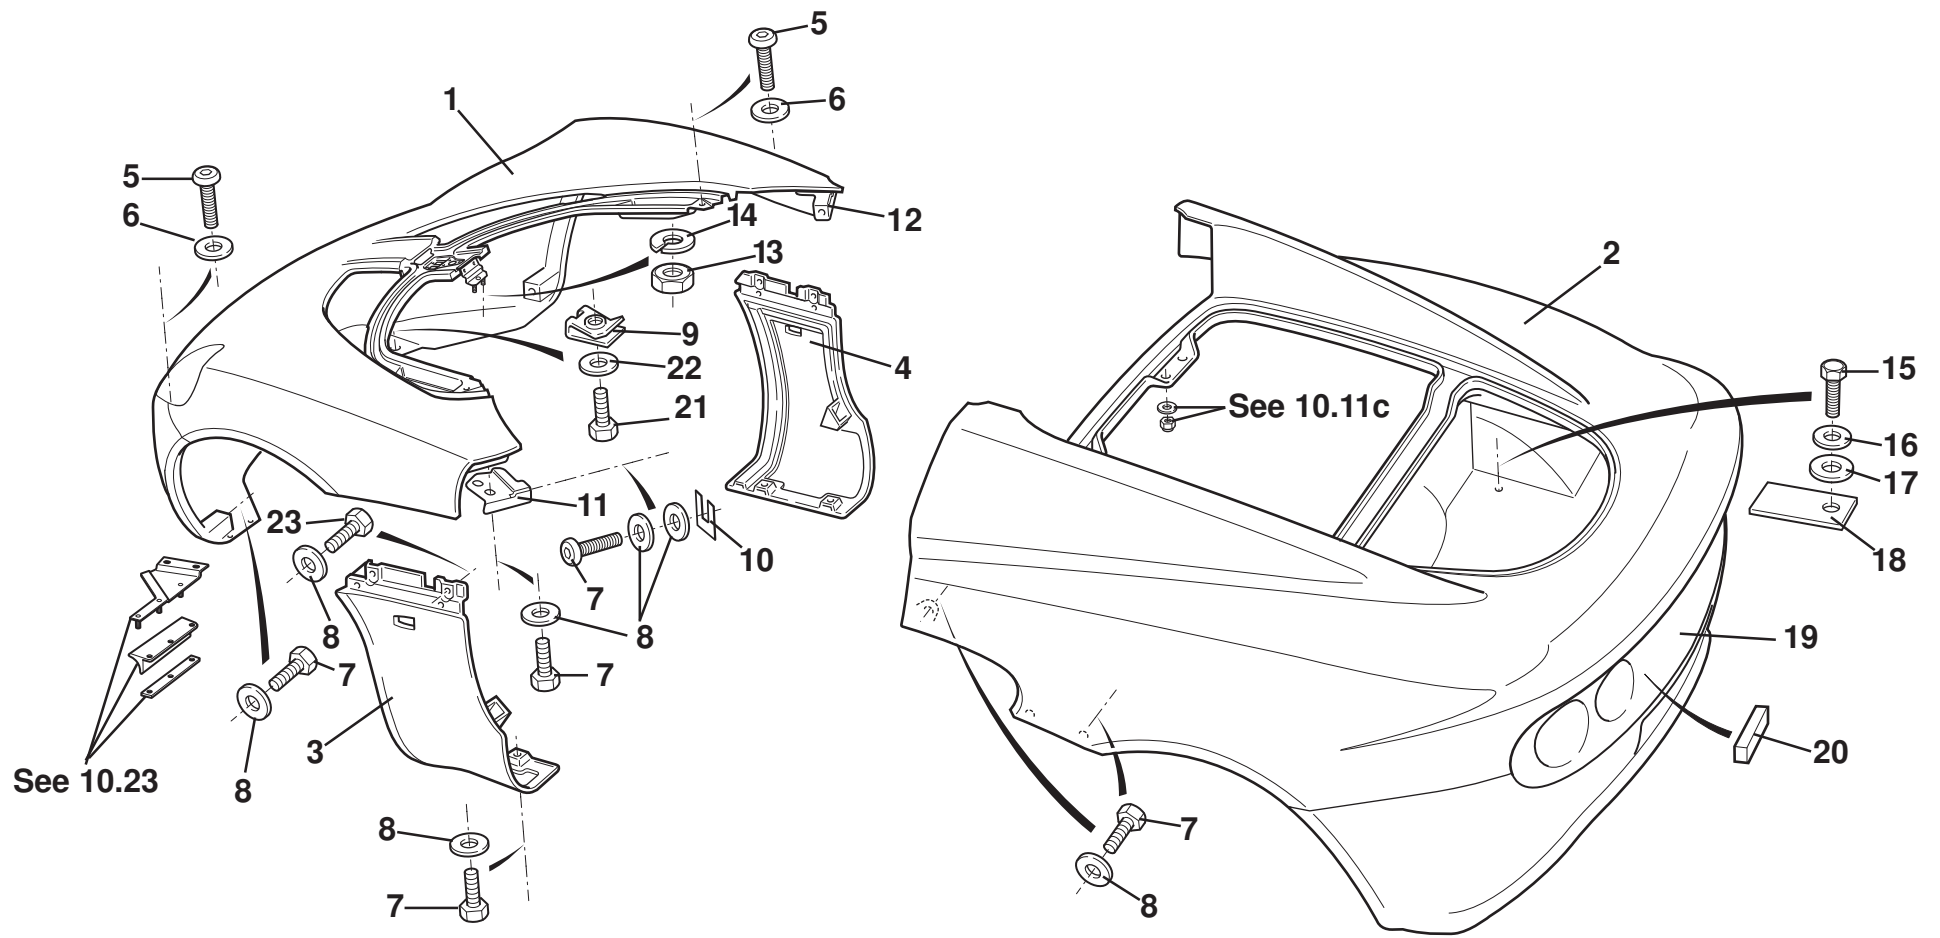

ELISE

10.01e

Updated 27th September 2012

Service Parts List **ELISE**

Function Code 10.01e Body: Front & Rear Clamshells & Fixings, Elise 2011 MY

<u>Dep</u>	<u>Part Description</u>	<u>Remarks</u>	<u>Option</u>	<u>Part Number</u>	<u>Qty</u>
01	Front Clamshell, euro	From Vin 11418 No plate plinth mountings change to bonded nut from stud see 12.07a	Primed	A120B0238K	1
01a	Front Clamshell, federal		Primed, USA/Canada	A121B0171K	1
02	Rear Clamshell, euro	See LSL598 (hole location guide) for cars fitted with rear spoiler	Primed	A120B0317K	1
02a	Rear Clamshell, federal	See LSL598 (hole location guide) for cars fitted with rear spoiler	Primed, USA/Canada	A121B0176K	1
02b	Rear Clamshell	Additional fixings for lightweight battery kit	Elise Club Racer '11 MY	A120B0467J	1
02c	Rear Clamshell, Korea		Primed	C121B0187J	1
03	Door Hinge Cover Panel, LH		Primed	A120B4059K	1
04	Door Hinge Cover Panel, RH		Primed	A120B4060K	1
05	Screw, M8 x 25, button hd., S/S, clamshell fixing			A111W7175F	6
06	Washer, flat, M8 x 21 x 1.6, clamshell fixing			A111W4176F	8
07	Screw, M6 x 16, hex. hd., clamshell fixing			A075W1028Z	15
08	Washer, flat, M6 x 18 x 1.0, clamshell fixing			B082W4018F	22
09	Spirenut, M6, clamshell to undertray			B100W6372F	3
10	Shim, front clamshell alignment, 0.5mm			A116B0460K	As req.
10a	Shim, front clamshell alignment, 1.0mm			A116B0461K	As req.
11	Bracket, front clamshell to 'A' post, LH			A120B4079F	1

ELISE

Function Code: 10.01e, Page: 1

Updated 31st May 2013