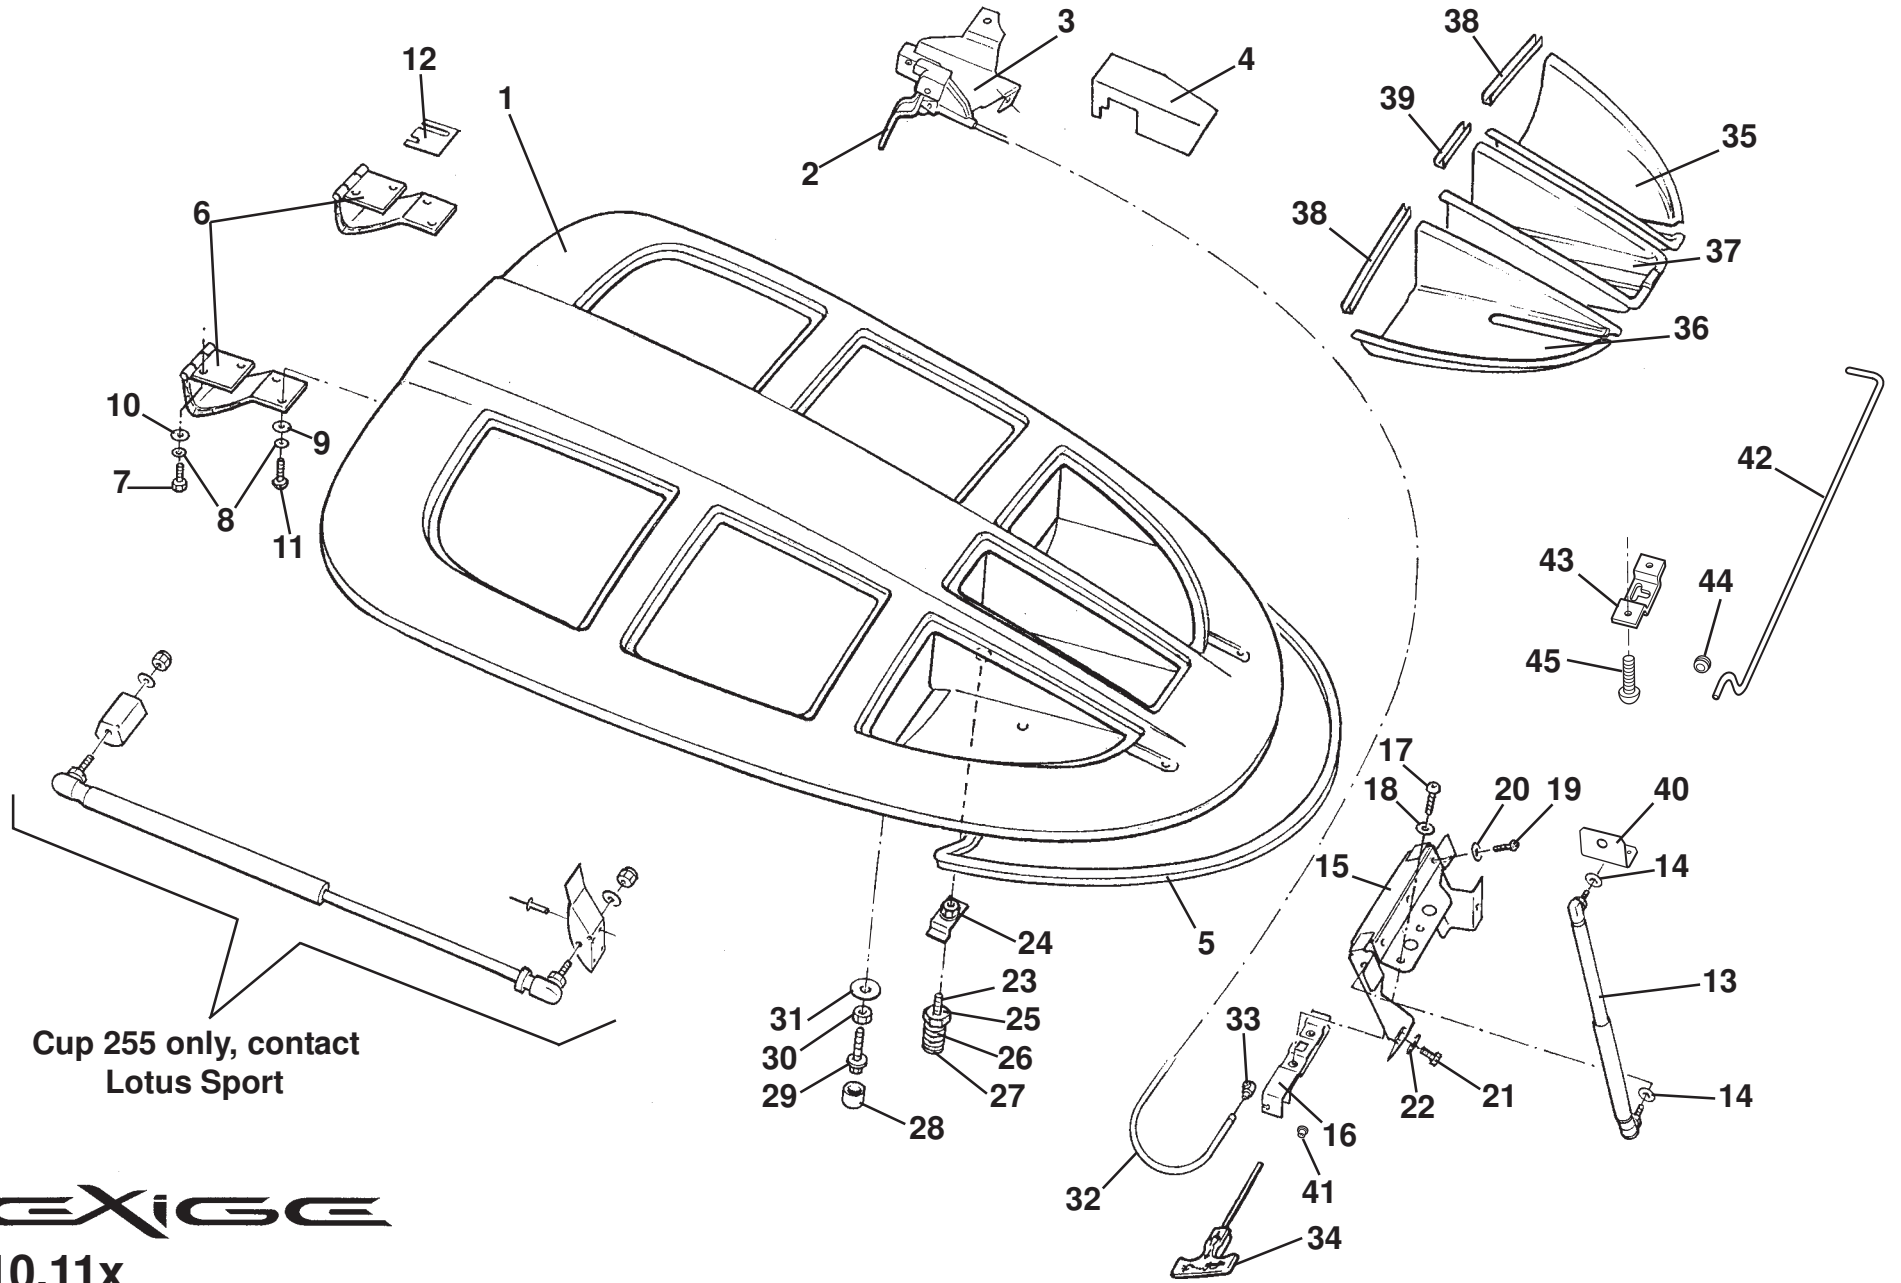

Cup 255 only, contact
Lotus Sport

EXIGE
10.11x

Updated 21st March 2011

Service Parts List

Function Code 10.11x Tailgate & Release Mechanism, Exige

<u>Dep</u>	<u>Part Description</u>	<u>Remarks</u>	<u>Option</u>	<u>Part Number</u>	<u>Qty</u>
01	Tailgate Assembly Primed	One protrusion in latch striker area, bonded grilles	A122B0075K R/B	A122B0334K	1
01a	Tailgate Assembly Primed,, RTM	Two protrusions in latch striker area, screw mounted grilles	A122B0327K R/B	A122B0334F	1
01b	Tailgate Assembly, carbon fibre		Cup 260, '09 MY	A128B0150J	1
01d	Tailgate Assembly, '10 MY	Body mounted spoiler	Cup 260, '10 MY	A128B0265K	1
01e	Tailgate Assembly, carbon fibre, '10 MY	Body mounted spoiler	Cup 260, '10 MY	A128B0271J	1
02	Handle Assembly, tailgate release, RHD			A122B0252S	1
02a	Handle Assembly, tailgate release, LHD			A122B0251S	1
03	Bracket, release handle to chassis, RH		A122B0152F R/B	B122B0152F	1
03a	Bracket, release handle to chassis, LH		A122B0151F R/B	B122B0151F	1
04	Cover, release handle bracket, RHD		A122U0016K R/B	B122U0016K	1
04a	Cover, release handle bracket, LHD		A122U0015K R/B	B122U0015K	1
05	Seal Assembly, luggage compartment		A122B0083F R/B	B122B0083F	1
06	Hinge Assembly, tailgate			A122B0084F	2
07	Screw, M6 x 18, hex. hd., hinge to clamshell			A075W1029Z	4
08	Washer, spring, M6, hinge to clamshell/tailgate			A075W4035Z	8
09	Washer, flat, M6 x 20, hinge to tailgate			A075W4016Z	4
10	Washer, flat, M6 x 12, hinge to clamshell			A100W4127F	4