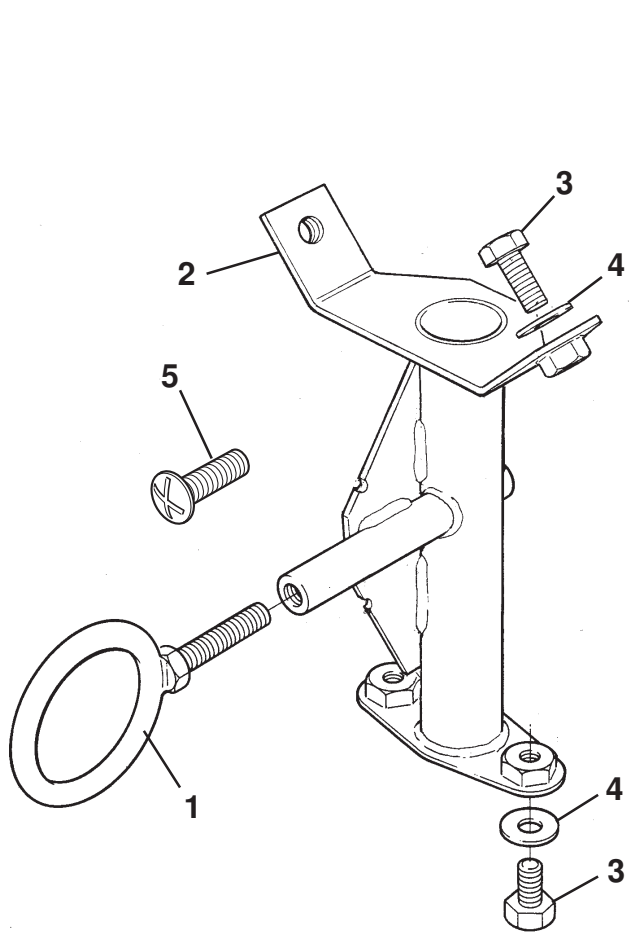

ELISE

10.31

Updated 25th January 2012

Service Parts List **ELISE**

Function Code 10.31 Towing Strut/ Hook

<u>Dep</u>	<u>Part Description</u>	<u>Remarks</u>	<u>Option</u>	<u>Part Number</u>	<u>Qty</u>
01	Towing Eye	Stowed in tool kit		B111B0399F	1
02	Mounting Strut, towing eye	All markets	Exige, 06 MY & Elise, prior to '07.5 MY	B117B0160F	1
02a	Mounting Strut, towing eye	All markets	Exige, to 06 MY	A122B0126F	1
02b	Mounting Strut, towing eye*	For nutplates items 6, 7	Exige & Elise, Euro, 07.5 MY	A120U0092F	1
02c	Mounting Strut, towing eye, federal	For nutplates items 6, 7a	Exige & Elise, USA, '07.5 MY	A121U0164F	1
03	Setscrew, M8 x 25, hex. hd., grade 8.8 Zn			A120W1000Z	4
04	Washer, flat, M8 x 1.4 Zn			A075W4021Z	4
05	Screw, M8 x 20, black plastic, strut blanking		Exige	A121W5280F	1
06	Nutplate, bonded, upper towing strut	Bonded to crash structure	Common, '07.5 MY	A120B0203F	1
07	Nutplate, bonded, lower towing strut	Bonded to crash structure	Euro, '07.5 MY	A120B0200F	1
07a	Nutplate, bonded, lower towing strut, federal	Bonded to crash structure	USA, 07.5 MY	A121B0102F	1
		*Also use if replacing pre 7.5 MY crash structure with B level option see section 10.04