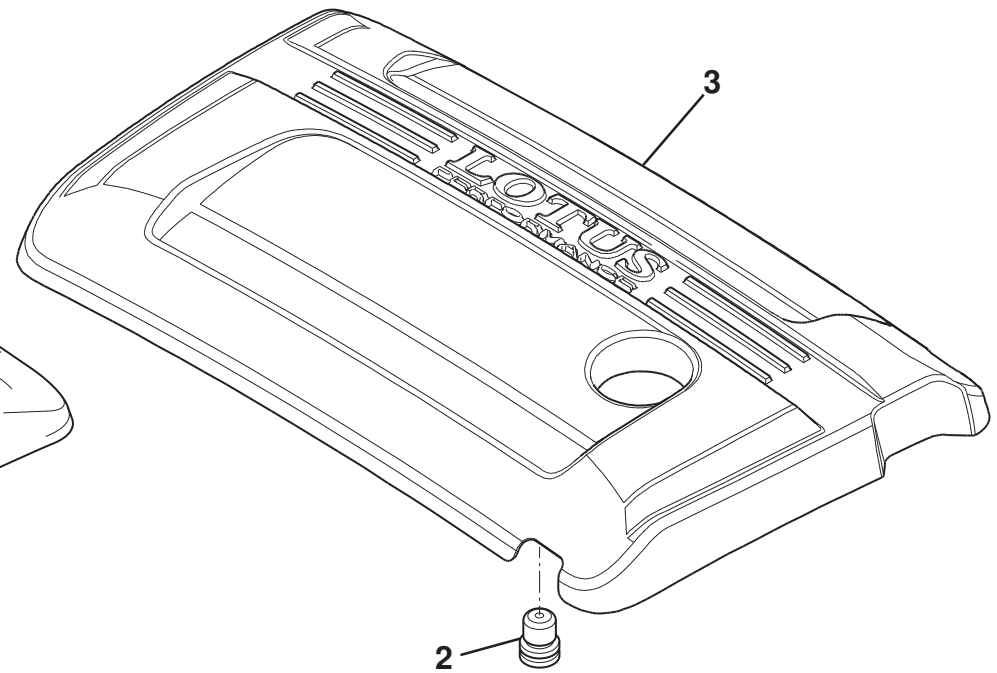

ELISE

10.13a

Updated 6th June 2012

Service Parts List **ELISE**

Function Code 10.13a Engine Compartment Cover, Elise 2011 MY, 1ZR, 2ZR

<u>Dep</u>	<u>Part Description</u>	<u>Remarks</u>	<u>Option</u>	<u>Part Number</u>	<u>Qty</u>
01	Engine Cover Panel		1ZR	A120B0256F	1
02	Isolator, cover mounting	For fixings see, 40.07e , 42.07e & 4209b	1ZR, 2ZR	B120B0291F	4
03	Engine Cover Panel	For fixings see, 40.07e , 42.07e & 4209b	2ZR	A120E0167F	1

ELISE

Function Code: 10.13a, Page: 1

Updated 27th february 2013