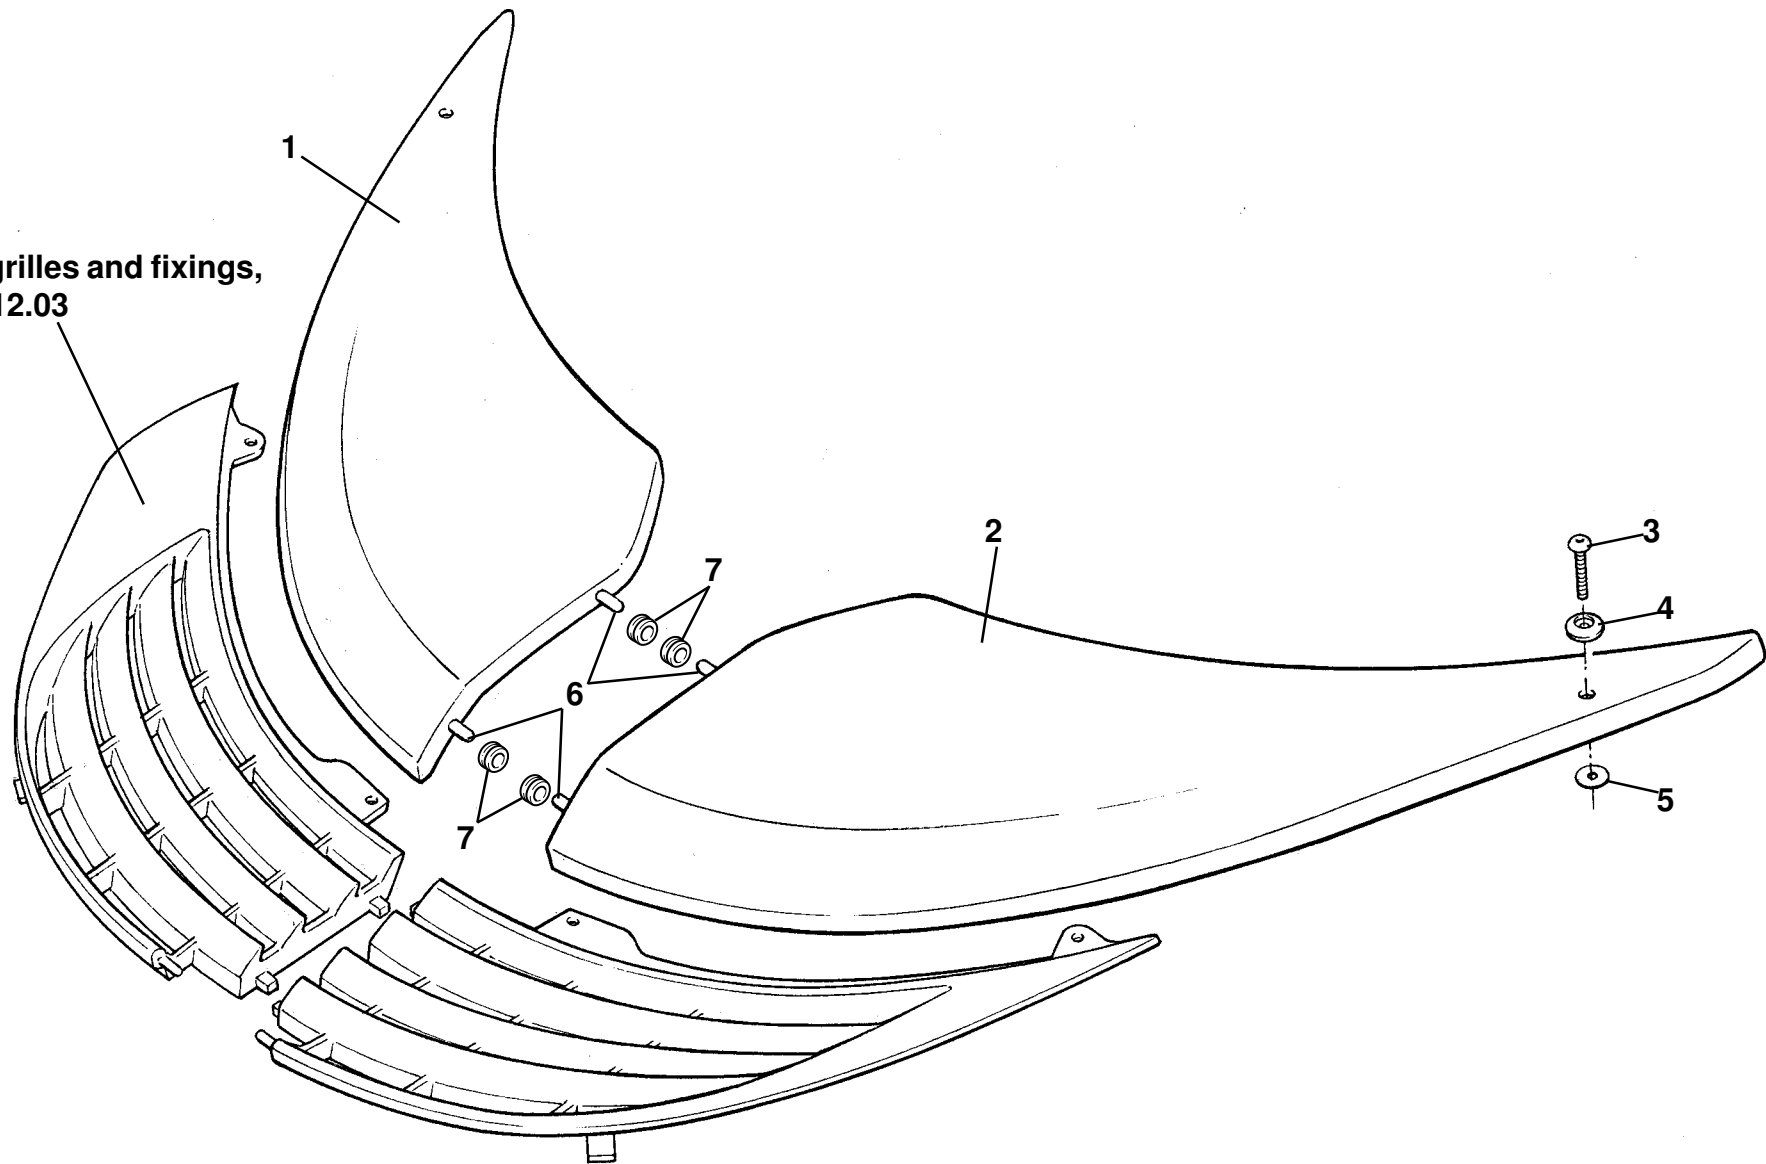

For grilles and fixings,
see 12.03

ELISE

10.09a

Service Parts List **ELISE**

Function Code 10.09a Front Services Access Panels

<u>Dep</u>	<u>Part Description</u>	<u>Remarks</u>	<u>Option</u>	<u>Part Number</u>	<u>Qty</u>
01	Front Access Panel, RH		Elise	B120B0042J	1
01a	Front Access Panel, RH, primed	Not illustrated	Exige A122B0028K R/B	B122B0028K	1
01b	Front Access Panel, carbon fibre, RH	Not illustrated	Exige Cup 260, '09 MY	A128B4030K	1
02	Front Access Panel, LH		Elise	B120B0043J	1
02a	Front Access Panel, LH, primed	Not illustrated	Exige A122B0027K R/B	B122B0027K	1
02b	Front Access Panel, carbon fibre, LH	Not illustrated	Exige Cup 260, '09 MY	A128B4029K	1
03	Screw, M5 x 20, button. skt. hd. S/S, panel fix.		6 off for Exige	A082W7173F	2
03a	Screw, M5 x 16, skt. button hd. black., panel fix.		Exige Stealth/Skura	A128W5003F	6
04	Escutcheon, screw to panel		6 off for Exige	B340B0123F	2
04a	Escutcheon, screw to panel, black		Exige Stealth/Skura	A128B0289F	6
05	Washer, retaining, screw to panel		6 for off Exige	A111J6016F	2
06	Locator Pin, access panel to clamshell spine	Bonded to panel		B120B0108F	4
07	Grommet, pin to clamshell			X036B6010Z	4