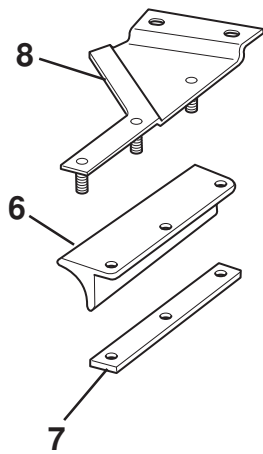

Function Code 10.20 Rear Window Shroud & Fixings

<u>Dep</u>	<u>Part Description</u>	<u>Remarks</u>	<u>Option</u>	<u>Part Number</u>	<u>Qty</u>
01	Rear Window Shroud Assembly		Primed	B117B0445K	1
02	Bracket, shroud to bulkhead			B117B0091F	2
03	Screw, M6 x 25, cap hd., bracket to bulkhead			A111W7170F	2
04	Washer, flat, M6 x 18 x 1, bracket to bulkhead			B082W4018F	2
05	Spacer Washer, neoprene, shroud to bulkhead			A111U6055F	4
06	Screw, M5 x 10, flg., button hd., bracket to shroud			A117B0310H	4
07	Nut, M6, rear shroud to clamshell			A075W3020Z	2
08	Washer, flat, M6 x 18 x 1, rear shroud to clamshell			B082W4018F	2
09	Foam Gasket, RH, shroud to clamshell			A117B0484F	1
10	Foam Gasket, LH, shroud to clamshell			A117B0485F	1
11	Foam Strip, self adhesive, shroud to bulkhead			A082U6065F	1.2M

ELISE
10.23

Updated 4th April 2011