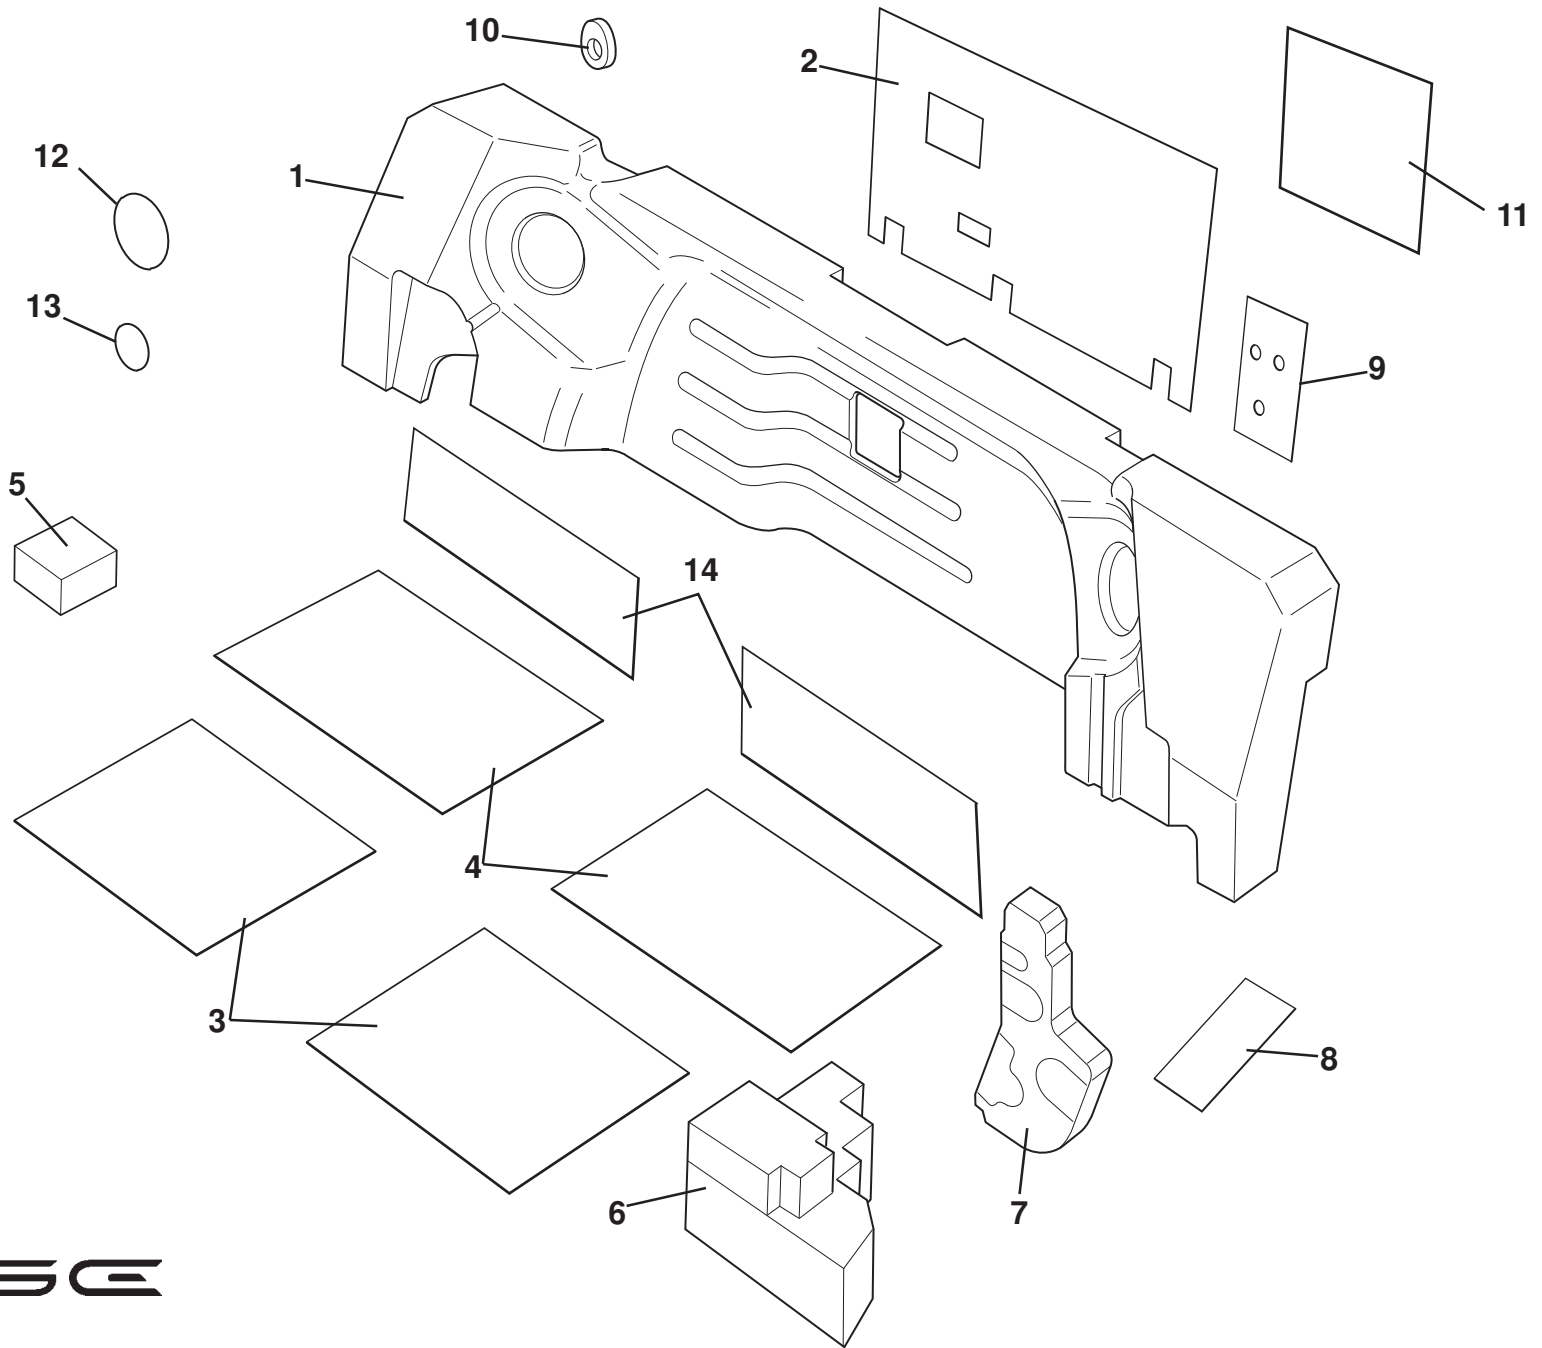

**ELISE**

Function Code: 15.30, Page: 4

*Updated 3rd February 2014*

---

**Function Code 15.30 Carpeting & Mats**

<u>Dep</u>	<u>Part Description</u>	<u>Remarks</u>	<u>Option</u>	<u>Part Number</u>	<u>Qty</u>
15d	Footmat Set, embroidered, Elise RHD		Elise Club Racer '11 MY	<b>A120V4036F</b>	1
15e	Footmat Set, embroidered, Elise LHD		Elise Club Racer '11 MY	<b>A120V4035F</b>	1
15f	Footmat Set, embroidered, Elise RHD		Elise S Club Racer 2ZR	<b>A120V4132F</b>	1
15g	Footmat Set, embroidered, Elise LHD		Elise S Club Racer 2ZR	<b>A120V4131F</b>	2
15h	Footmat Set embroidered	Red carpet beige binding	California edition '08 MY	<b>A120V0357S</b>	1
15i	Footmat Set, gold embroidered Elise, LHD	USA only, 50 off	72D limited edition	<b>A121V0013F</b>	1
16	Washer, neoprene, 30 x 20 x 3mm, aluminium footmat fix.	Not illustrated	Elise Club Racer '10 MY	<b>A120U0152F</b>	4
17	Carpet Step Plate LH	Not illustrated	Gulf States	<b>A120V4025K</b>	1
17a	Carpet Step Plate RH	Not illustrated	Gulf States	<b>A120V4026K</b>	1
18	Double Sided Tape, aluminium footmat fix.		Elise Club Racer '10 MY	<b>A100B6142V</b>	As req.