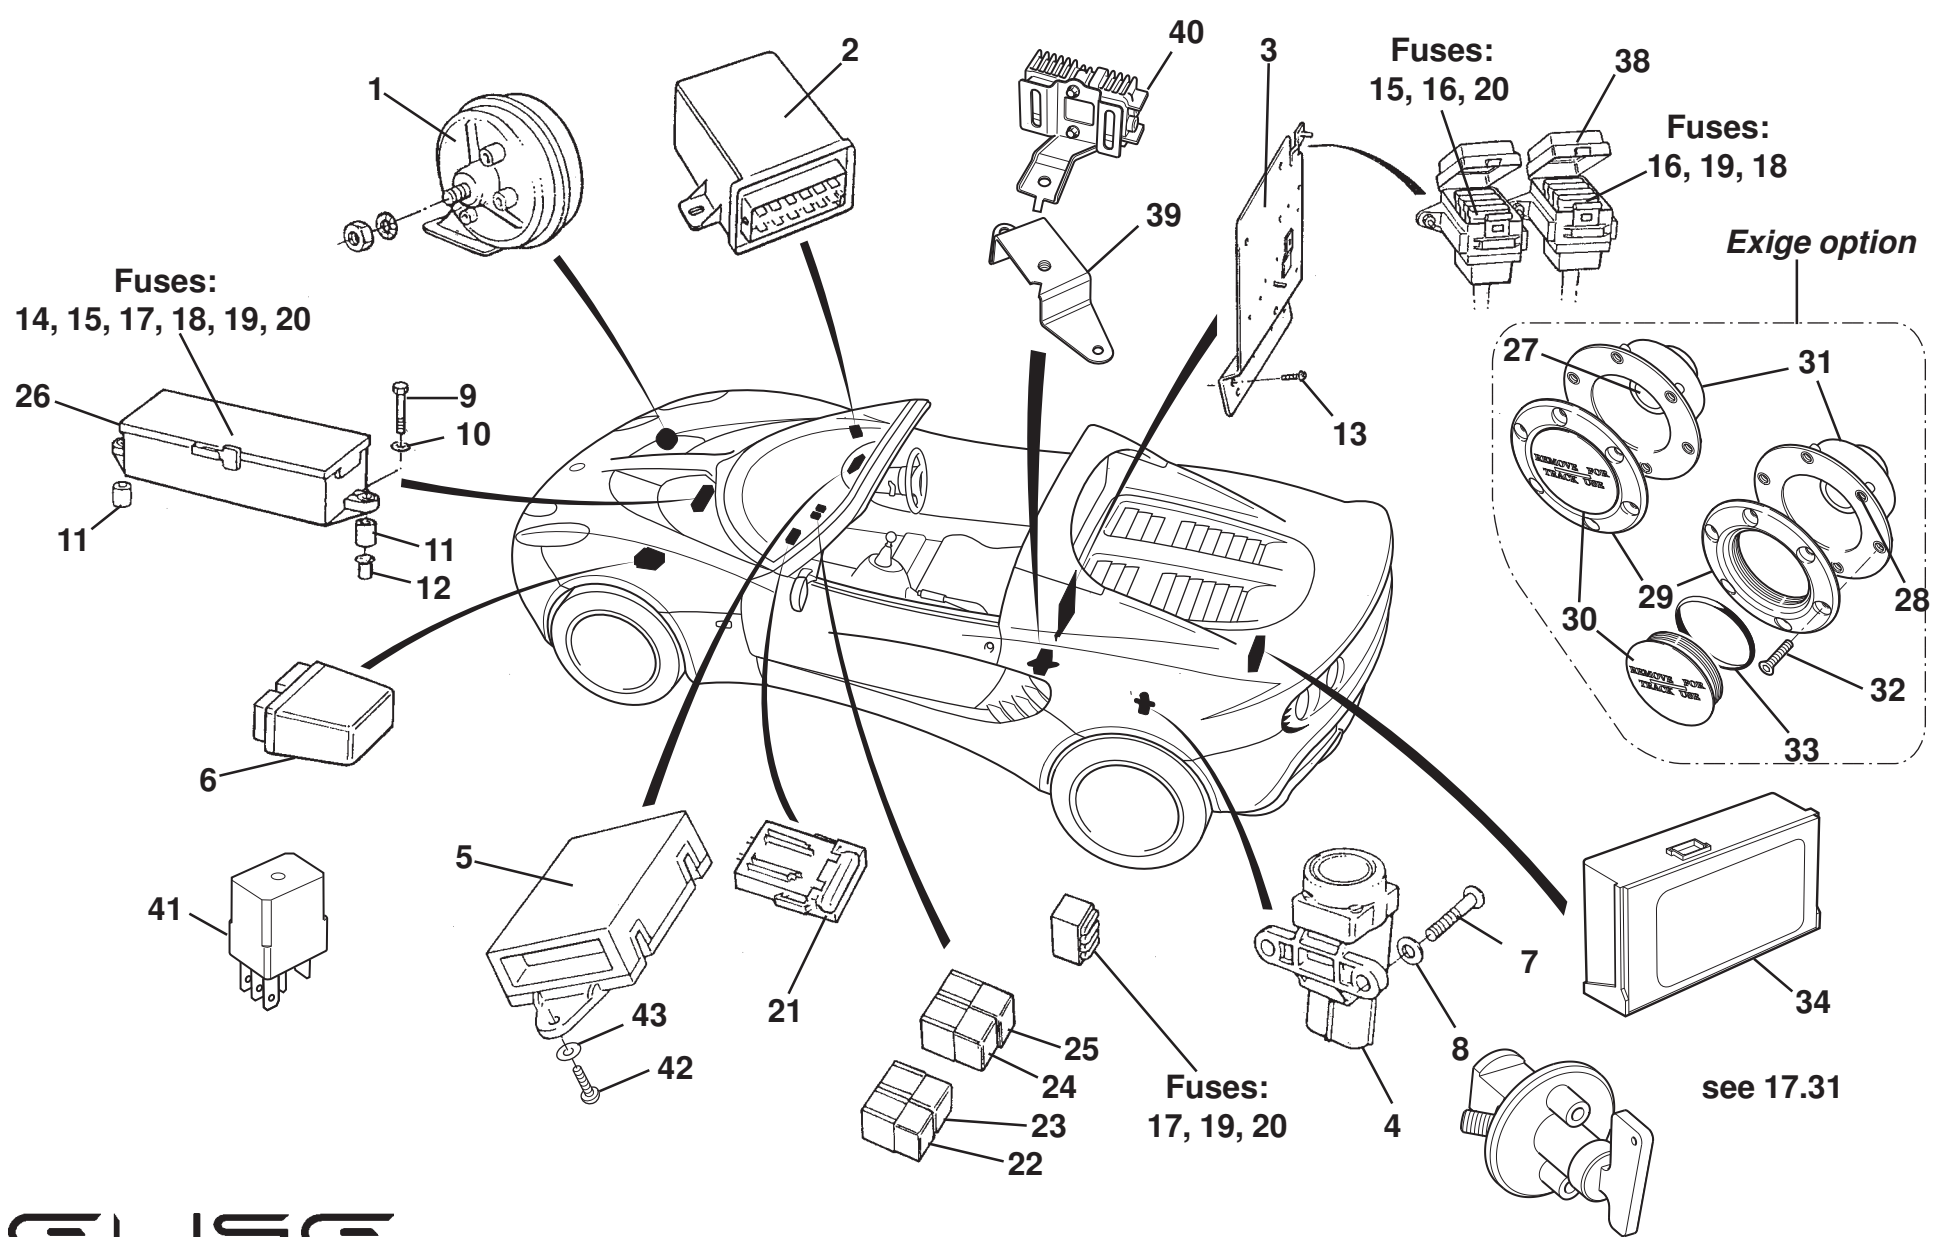

**ELISE**

Function Code: 17.01, Page: 2

*Updated 1st December 2013*

---

**Function Code 17.01 Harnesses, Leads**

<u>Dep</u>	<u>Part Description</u>	<u>Remarks</u>	<u>Option</u>	<u>Part Number</u>	<u>Qty</u>
18	Butt Connector, ECM harness repair	Not illustrated	Service only	<b>A120M6036S</b>	1
19	Harness, headlamp jumper, 2ZZ	2ZZ powered cars only	Elise 2011 MY	<b>B120M0057F</b>	2
20	Harness, side repeater, 2ZZ	2ZZ powered cars only	Elise 2011 MY	<b>A120M0060F</b>	2
21	Lead Extension, wheel speed sensor	Not illustrated	1ZR, 2ZR Bosch, ABS from vin BH_10931	<b>A120M6046F</b>	4
22	Edge Clip, cable tie, frt wheel sensor lead to rad surround	Not illustrated	1ZR, 2ZR Bosch, ABS from vin BH_10931	<b>A120W6900F</b>	2
23	Harness, tilt sensor	Not illustrated	Dutch market	<b>A132M6119F</b>	1