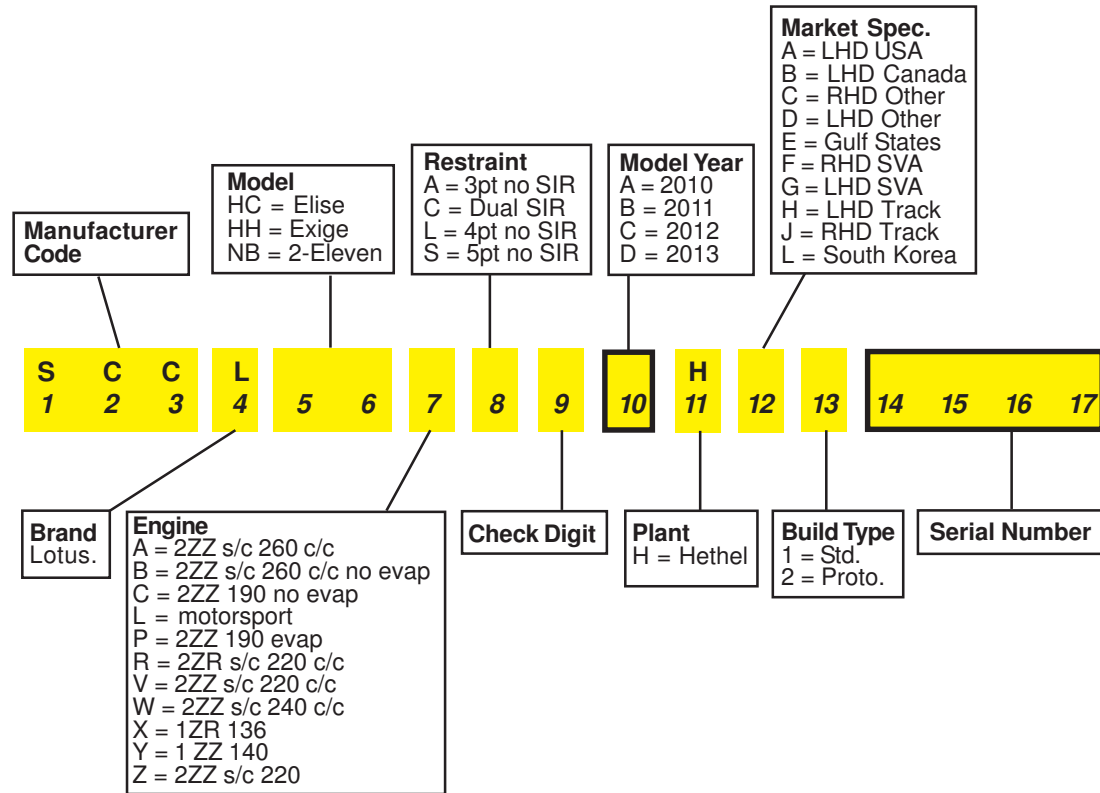

2010 M.Y. serial no. 0360 to 2013 M.Y. serial no. 0275

ELISE

Updated 4th April 2013