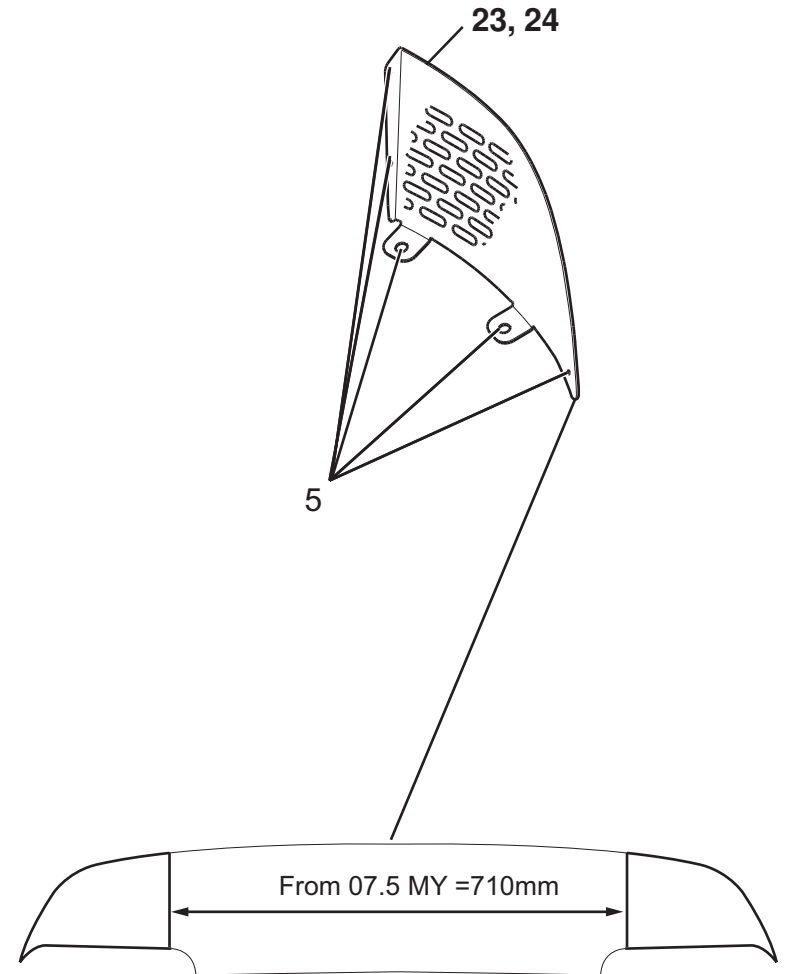

Rear grille LH illustrated

Service Parts List

EXIGE

Function Code 12.03x Grilles and Louvres, Exige

<u>Dep</u>	<u>Part Description</u>	<u>Remarks</u>	<u>Option</u>	<u>Part Number</u>	<u>Qty</u>
01	Grille, front intake, centre, driving lamps	Bonded inside clamshell		D122B0003F	1
01a	Grille, front intake, centre, without driving lamps	Bonded inside clamshell		A122B0258F	1
01b	Grille, front intake, centre, driving lamps, '10 MY	Bonded inside clamshell	Cup 260, 2010 MY	A128B0243F	1
01c	Grille, front intake, centre, without driving lamps, '10 MY	Bonded inside clamshell	Cup 260, 2010 MY	A128U0029F	1
02	Grille, front intake, RH	Bonded inside clamshell		A122B0004F	1
02a	Grille, front intake, RH, '10 MY	Bonded inside clamshell	Cup 260, 2010 MY	A128U4018F	1
03	Grille, front intake, LH	Bonded inside clamshell		A122B0005F	1
03a	Grille, front intake, LH, '10 MY	Bonded inside clamshell	Cup 260, 2010 MY	A128U4017F	1
04	Grille, front exit, RH	Bonded inside clamshell		A122B0002F	1
05	Grille, front exit, LH	Bonded inside clamshell		A122B0129F	1
06	Grille, exit, hinge cover panel, RH	Bonded inside panel		A122B0134F	1
07	Grille, exit, hinge cover panel, LH	Bonded inside panel		A122B0135F	1
08	Grille, roof intake	Top corner fixings, illustrated	Use 'B' level finisher	B122B0141F	1
08a	Grille, roof intake	Centre side fixings, not illustrated	Use 'C' level finisher	C122B0141F	1
08b	Grille and finisher, roof intake, large	Large scoop roof	Exige S 240, Cup 255/260	A122U0090F	1
09	Finisher, roof intake	Top corner fixings, illustrated	Use 'B' level grille	B122U0014F	1
09a	Finisher, roof intake	Centre side fixings, not illustrated	Use 'C' level grille	C122U0014F	1
10	Plastic Rivet, grille + finisher to roof			A079W6195F	2

EXIGE

Function Code: 12.03x, Page: 1

Updated 1st April 2014