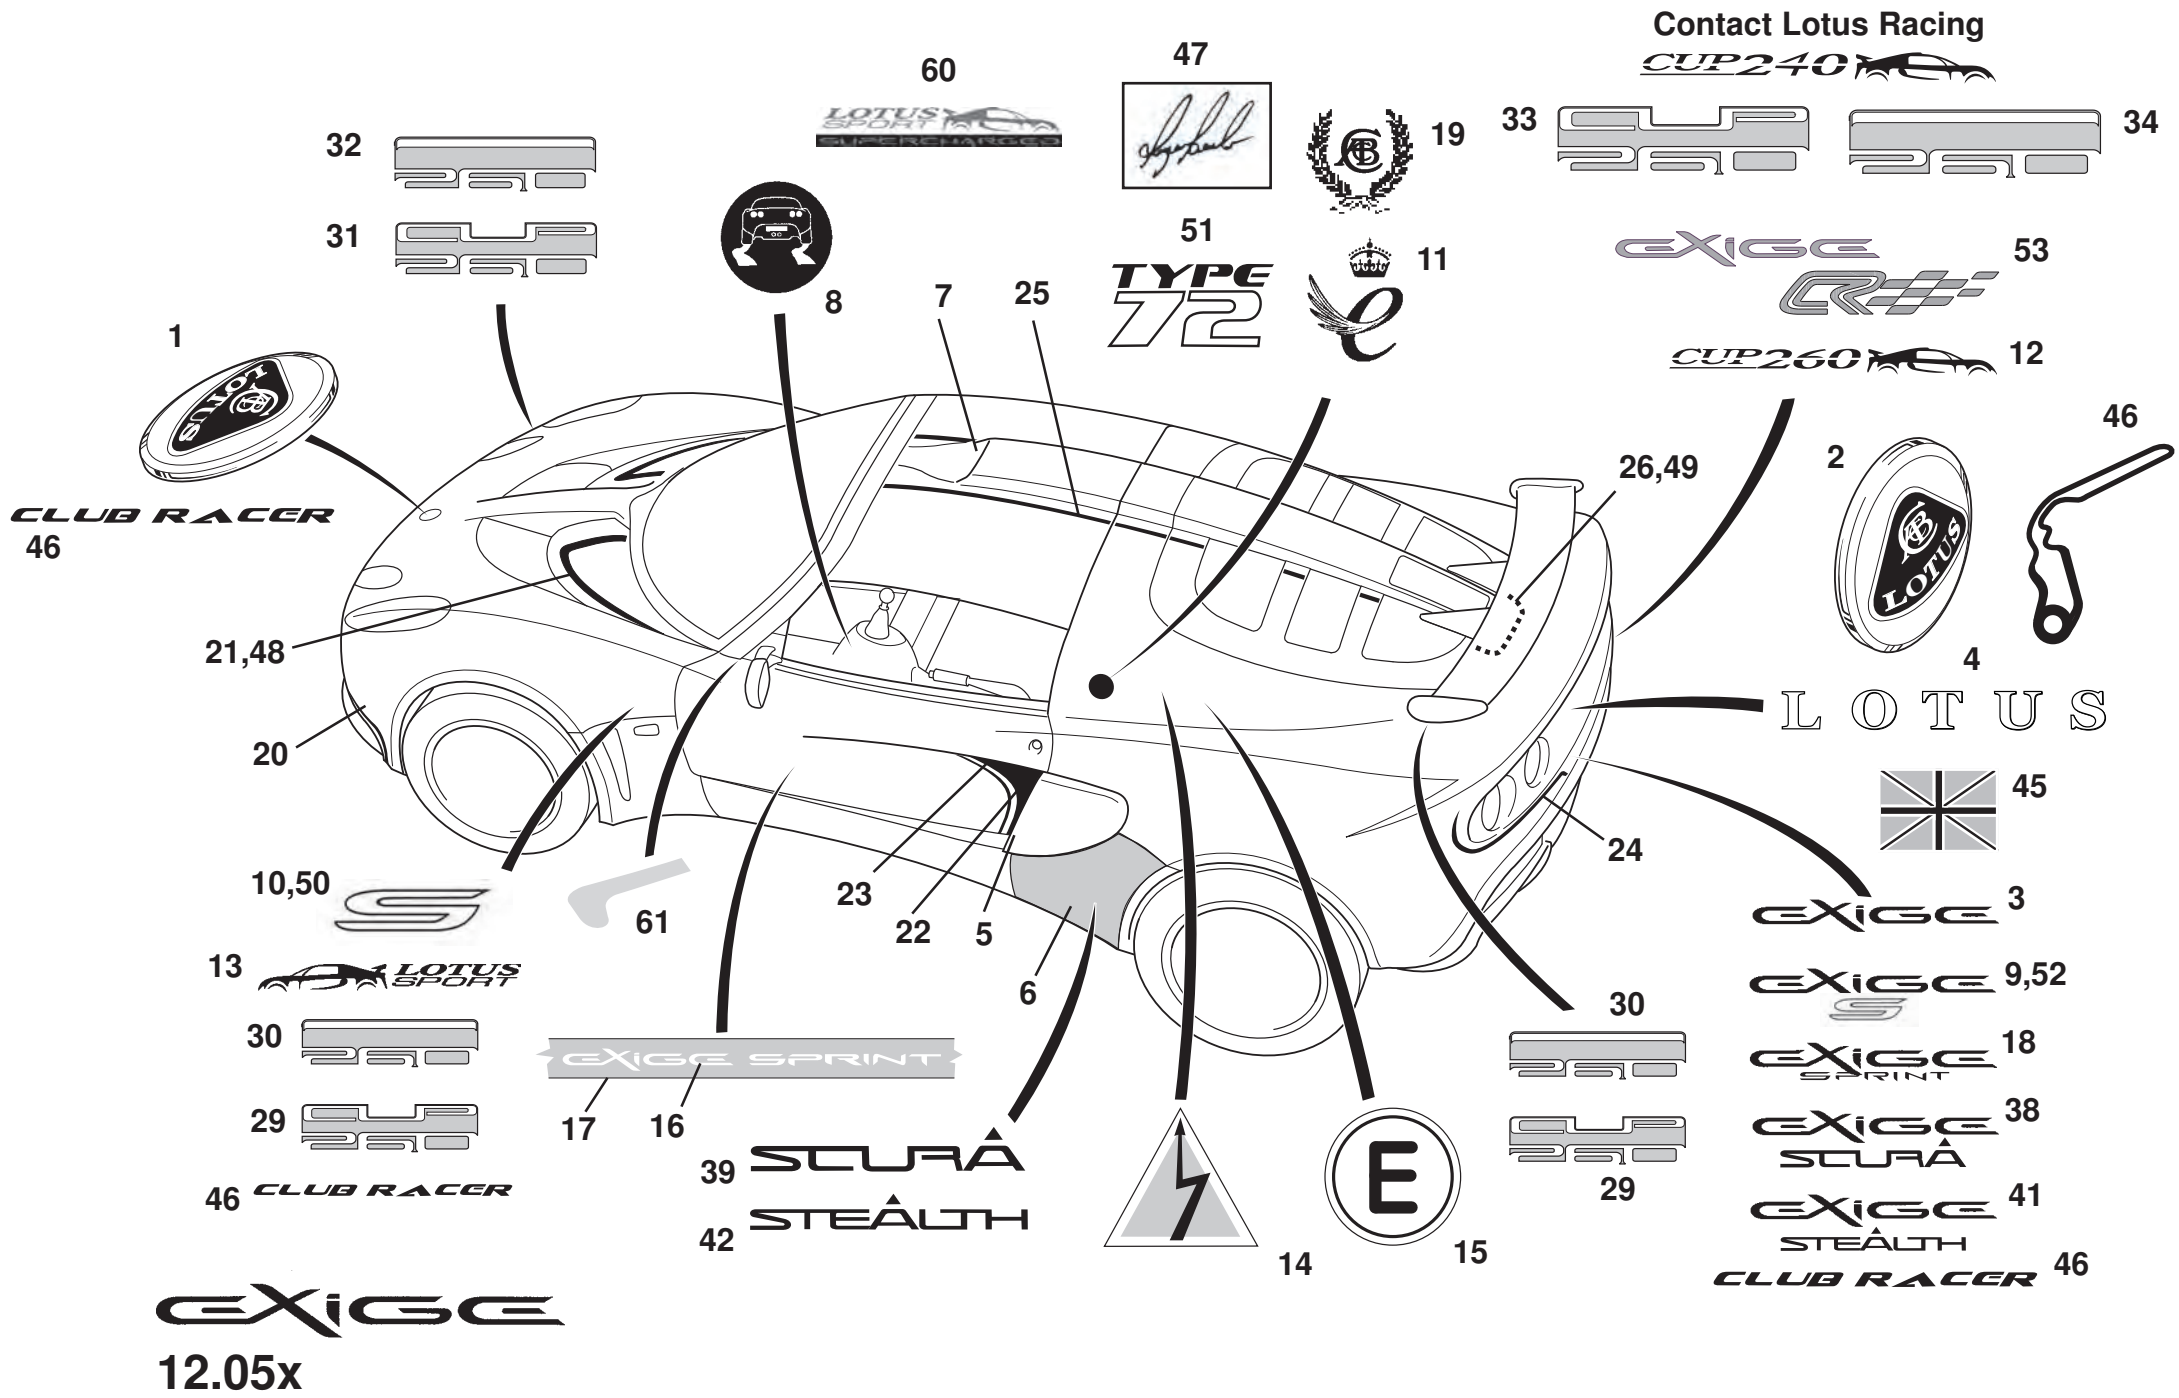

---

---

**ELISE****Function Code: 12.05a, Page: 3***Updated 1st May 2014*

Contact Lotus Racing  
**CUP240** 

**EXIGE**  
 12.05x

Updated 1st May 2014