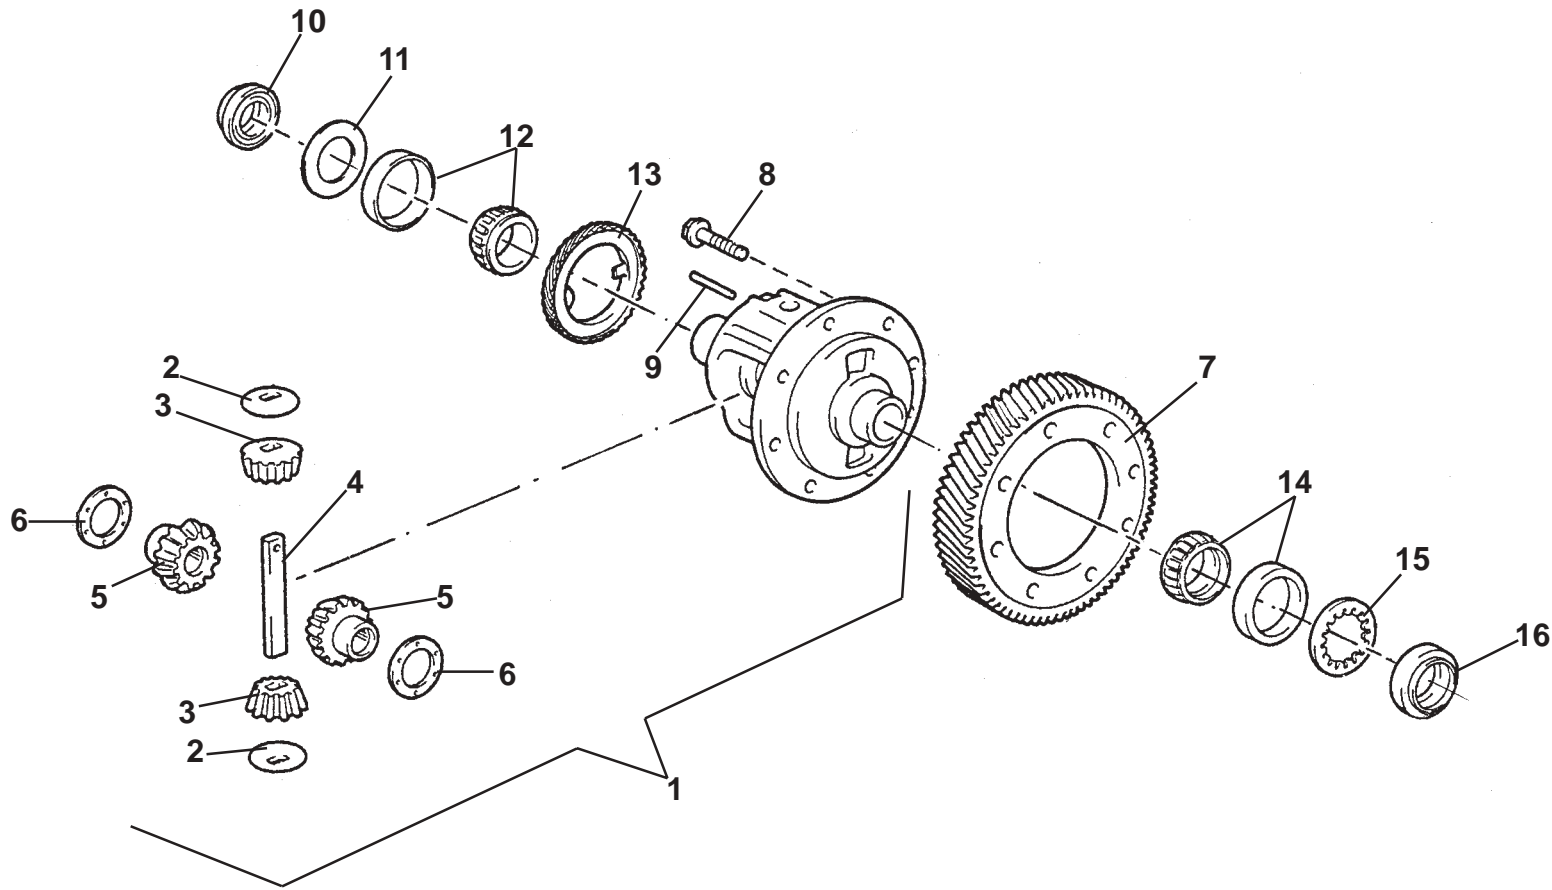

ELISE

47.11

2010/01

Function Code 47.11 Final Drive & Bearings

<u>Dep</u>	<u>Part Description</u>	<u>Remarks</u>	<u>Option</u>	<u>Part Number</u>	<u>Qty</u>
01	Differential Assembly	Includes items 2 to 6 + casing	Common	A120F6205S	1
01a	Differential Assembly, limited slip, torsen		Optional, C64 six speed	A120F6262S	1
01b	Differential Assembly, limited slip, plate type	Lotus Sport	Optional, C64 six speed	ALS3F6000F	1
02	Thrust Washer, planet gear		Common	A120F6209S	2
03	Pinion Gear, planet		Common	A120F6206S	2
04	Pinion Shaft		Common	A120F6208S	1
05	Pinion Gear, sun		Common	A120F6207S	2
06	Thrust Washer, sun gear, 0.95mm		Common	A120F6213S	1
06a	Thrust Washer, sun gear, 1.00mm		Common	A120F6210S	2
06b	Thrust Washer, sun gear, 1.05mm		Common	A120F6214S	1
06c	Thrust Washer, sun gear, 1.10mm		Common	A120F6211S	1
06d	Thrust Washer, sun gear, 1.15mm		Common	A120F6215S	1
06e	Thrust Washer, sun gear, 1.20mm		Common	A120F6212S	1
07	Final Drive Gear, C64 six speed		111R, Elise R, Exige	A120F6204S	1
07a	Final Drive gear, C56, five speed		Elise S, '07 MY	A131F6022S	1
08	Bolt, gear to casing		Common	A120F6217S	8
09	Pin, gear to casing		Common	A120F6216S	1
10	Oil Seal, output, RH		Common	A120F6024S	1
11	Spacer, bearing to housing		Common	A120F6218S	1
12	Bearing, taper roller, RH		Common	A120F6011S	1
13	Speedometer Drive Gear		Common	A120F6240S	1

ELISE

Function Code: 47.11, Page: 1

2010/01