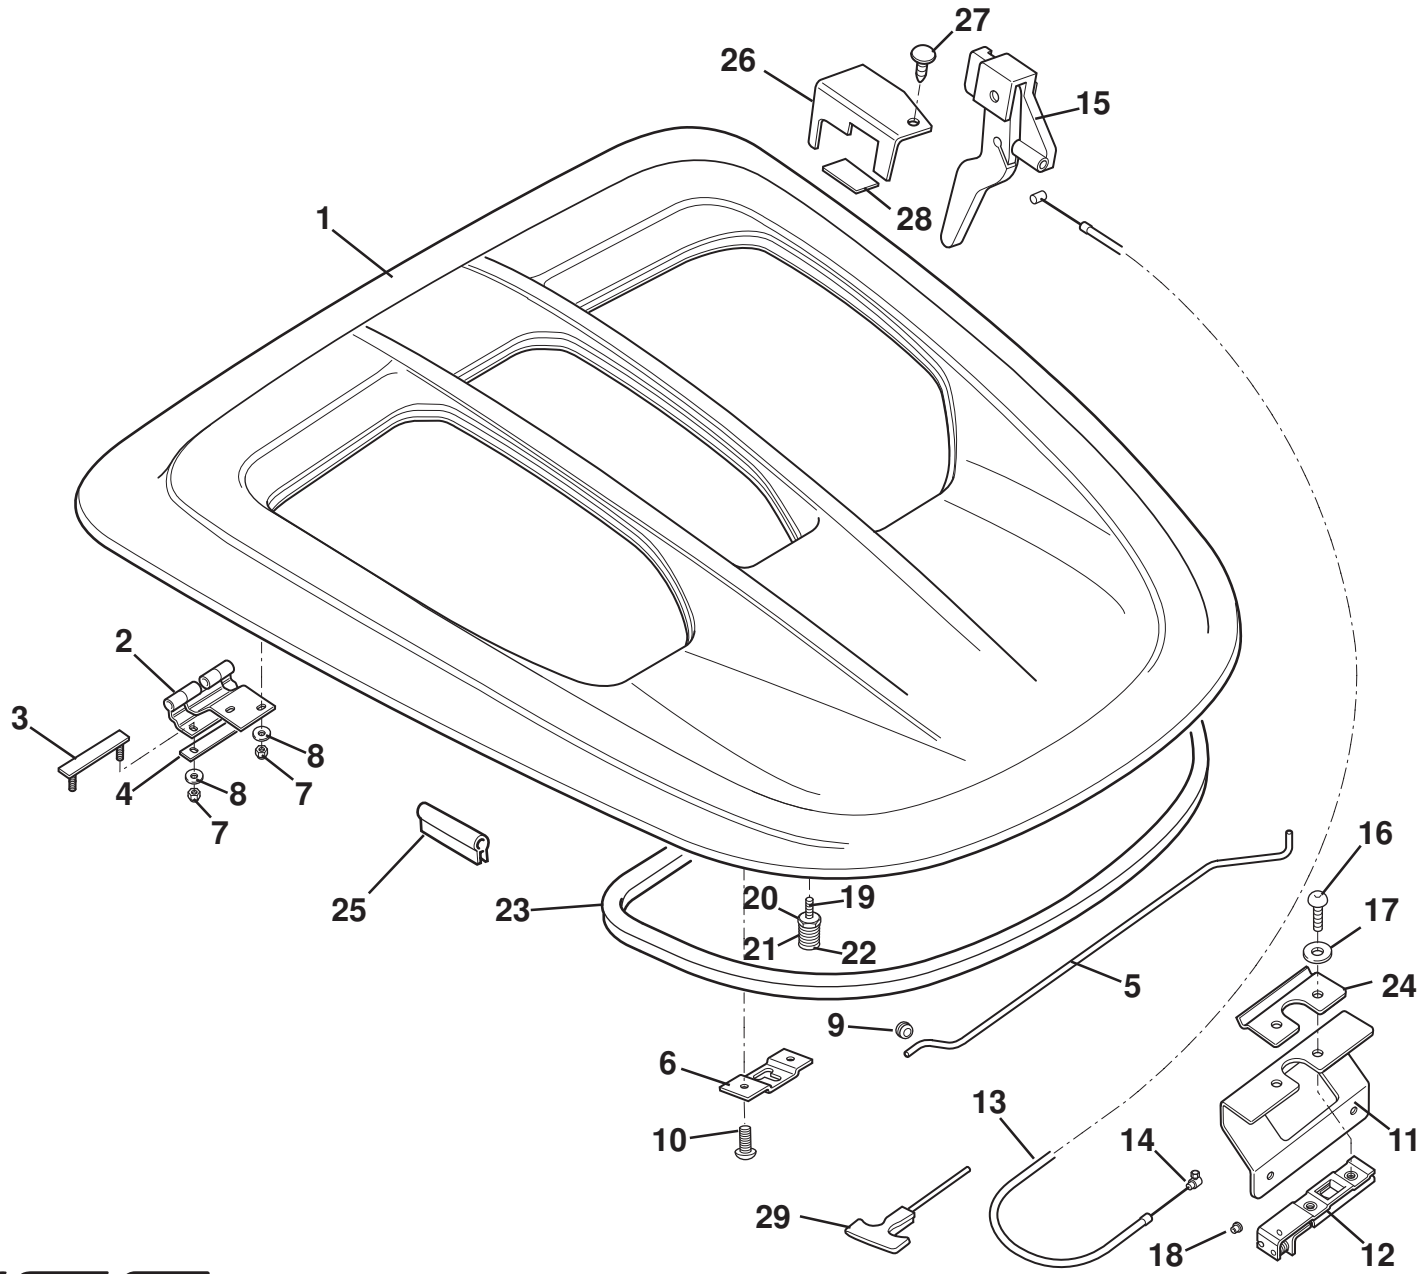

ELISE

10.11c

Updated 1st April 2014

Service Parts List **ELISE**

Function Code 10.11c Engine Cover Lid & Release Mechanism, Elise 2011 MY

<u>Dep</u>	<u>Part Description</u>	<u>Remarks</u>	<u>Option</u>	<u>Part Number</u>	<u>Qty</u>
01	Engine Cover Lid		Primed	A120B0288K	1
02	Hinge Assembly			A120B0287F	2
03	Stud Plate, hinge retention			B117B0236F	2
04	Shim, ABS, 1.6mm, hinge to clamshell/bulkhead			A117B0386K	As req.
05	Stay, engine cover lid			A120B0373F	1
06	Retainer, stay			B128U0034F	1
07	Nyloc Nut, M6, hinge to lid & clam.			A907E6285F	8
08	Washer, flat, M6 x 25, hinge to lid & clam.			B075W4017Z	8
09	Grommet, stay to bulkhead			X036B6010Z	1
10	Screw M6 x 16mm but cap			A082W7105F	2
11	Bracket, latch			C120B0273F	1
12	Latch Assembly, engine cover			A082U6087F	1
13	Cable, engine cover release	1600mm		A120B0294F	1
13a	Cable, engine cover release	2400mm		A122B0253S	1
14	Solderless Nipple, release cable			A116W6762F	1
15	Lever, engine cover release, RH			A120B6061F	1
15a	Lever, engine cover release, LH			A120B6060F	1
16	Screw, M8 x 25, skt. button hd. S/S, latch to bracket			A111W7175F	2

ELISE

Function Code: 10.11c, Page: 1

Updated 1st April 2014