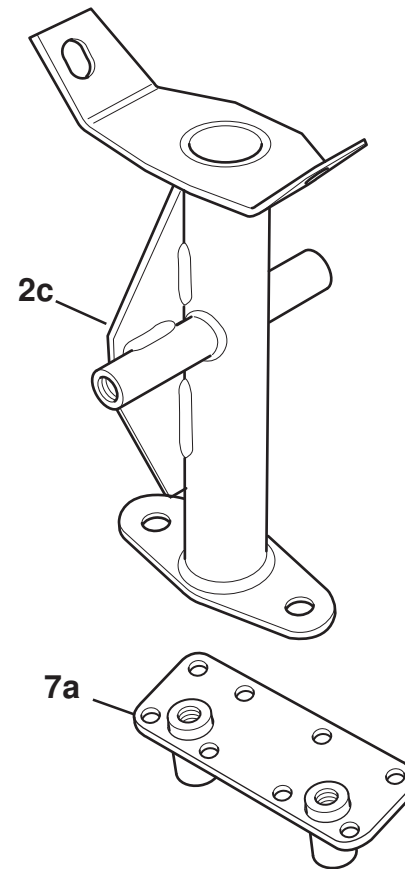

ELISE

10.31

Updated 25th January 2012

Service Parts List **ELISE**

Function Code 10.31 Towing Strut/ Hook

<u>Dep</u>	<u>Part Description</u>	<u>Remarks</u>	<u>Option</u>	<u>Part Number</u>	<u>Qty</u>
01	Towing Eye	Stowed in tool kit		B111B0399F	1
02	Mounting Strut, towing eye	All markets	Exige, 06 MY & Elise, prior to '07.5 MY	B117B0160F	1
02a	Mounting Strut, towing eye	All markets	Exige, to 06 MY	A122B0126F	1
02b	Mounting Strut, towing eye*	For nutplates items 6, 7	Exige & Elise, Euro, 07.5 MY	A120U0092F	1
02c	Mounting Strut, towing eye, federal	For nutplates items 6, 7a	Exige & Elise, USA, '07.5 MY	A121U0164F	1
03	Setscrew, M8 x 25, hex. hd., grade 8.8 Zn			A120W1000Z	4
04	Washer, flat, M8 x 1.4 Zn			A075W4021Z	4
05	Screw, M8 x 20, black plastic, strut blanking		Exige	A121W5280F	1
06	Nutplate, bonded, upper towing strut	Bonded to crash structure	Common, '07.5 MY	A120B0203F	1
07	Nutplate, bonded, lower towing strut	Bonded to crash structure	Euro, '07.5 MY	A120B0200F	1
07a	Nutplate, bonded, lower towing strut, federal	Bonded to crash structure	USA, 07.5 MY	A121B0102F	1
		*Also use if replacing pre 7.5 MY crash structure with B level option see section 10.04