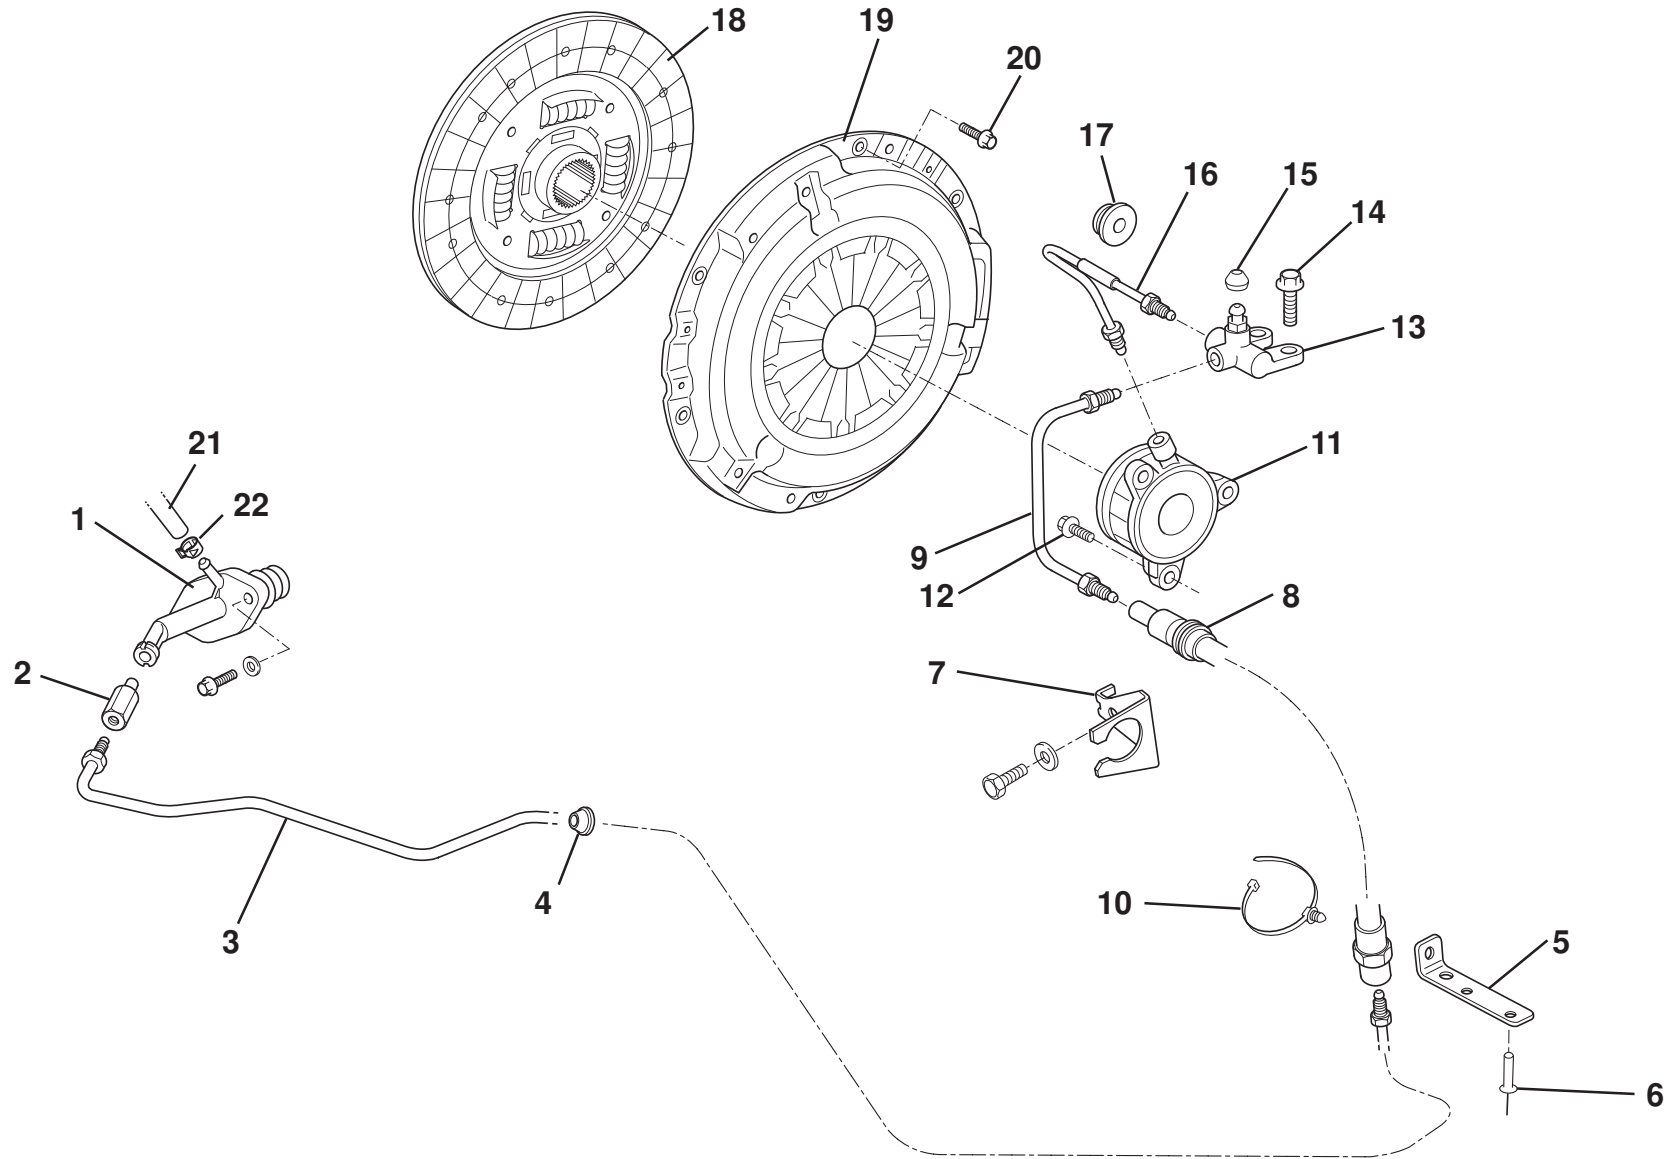

ELISE
47.01c

Updated 1st April 2014

Service Parts List **ELISE**

Function Code 47.01c Clutch & Release Mechanism, Elise 2011 MY, 1ZR, 2ZR

<u>Dep</u>	<u>Part Description</u>	<u>Remarks</u>	<u>Option</u>	<u>Part Number</u>	<u>Qty</u>
01	Clutch Release Master Cylinder, LEV 2			A120Q0007H	1
02	Quick Connector, pipe to master cylinder		Common	A116Q6001F	1
03a	Pipe, clutch, front, RHD			B120Q0002F	1
03b	Pipe, clutch, front, LHD			B120Q0001F	1
04	Grommet, front pipe			A075U6043Z	1
05	Bracket, clutch hose to chassis			B120Q0005B	1
06	Pop Rivet, bracket to chassis			A111W6613F	2
07	Bracket, clutch hose to transmission			A120Q0011A	1
08	Hose, pipe front to pipe rear			A116Q0016	1
09	Pipe, clutch, rear			A120Q0010A	1
10	Cable Tie			A116K6020F	1
11	Cylinder Set, clutch release			A120Q7104S	1
12	Bolt, cylinder set, clutch release			A120F7174S	3
13	Bleeder Sub Assembly, clutch release			A120Q7106S	1
14	Bolt, bleeder sub assembly to gearbox			A132E0059S	2
15	Cap, bleeder plug			A120Q6014S	1
16	Pipe, clutch rel. w/brg to bleeder			A120Q7109S	1
17	Grommet, clutch tube			A120Q7101S	1

ELISE

Function Code: 47.01c, Page: 1

Updated 1st April 2014