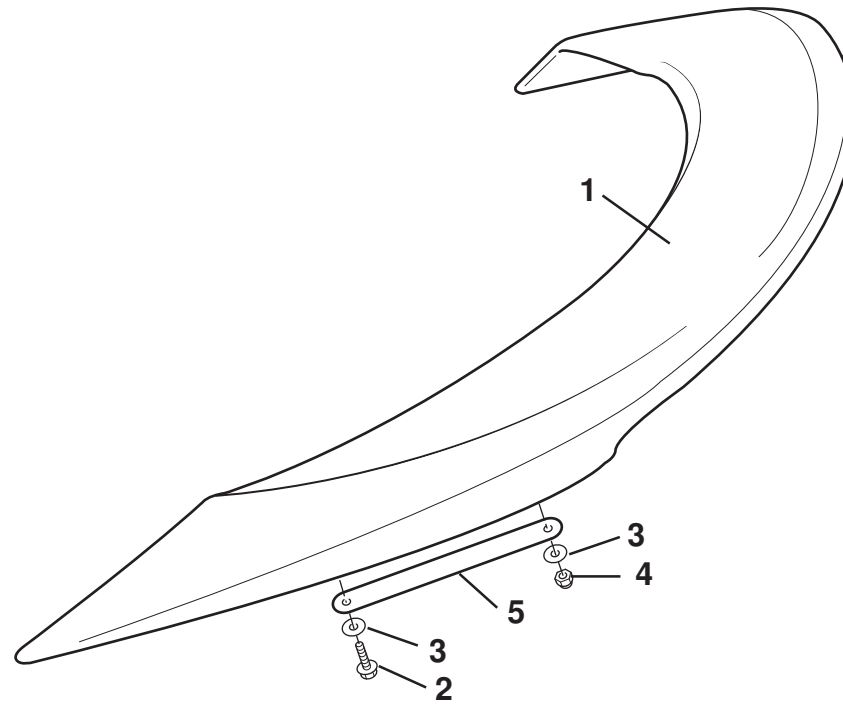

Function Code 10.20 Rear Window Shroud & Fixings

<u>Dep</u>	<u>Part Description</u>	<u>Remarks</u>	<u>Option</u>	<u>Part Number</u>	<u>Qty</u>
01	Rear Window Shroud Assembly		Primed	B117B0445K	1
02	Bracket, shroud to bulkhead			B117B0091F	2
03	Screw, M6 x 25, cap hd., bracket to bulkhead			A111W7170F	2
04	Washer, flat, M6 x 18 x 1, bracket to bulkhead			B082W4018F	2
05	Spacer Washer, neoprene, shroud to bulkhead			A111U6055F	4
06	Screw, M5 x 10, flg., button hd., bracket to shroud			A117B0310H	4
07	Nut, M6, rear shroud to clamshell			A075W3020Z	2
08	Washer, flat, M6 x 18 x 1, rear shroud to clamshell			B082W4018F	2
09	Foam Gasket, RH, shroud to clamshell			A117B0484F	1
10	Foam Gasket, LH, shroud to clamshell			A117B0485F	1
11	Foam Strip, self adhesive, shroud to bulkhead			A082U6065F	1.2M

ELISE
10.23

Updated 4th April 2011