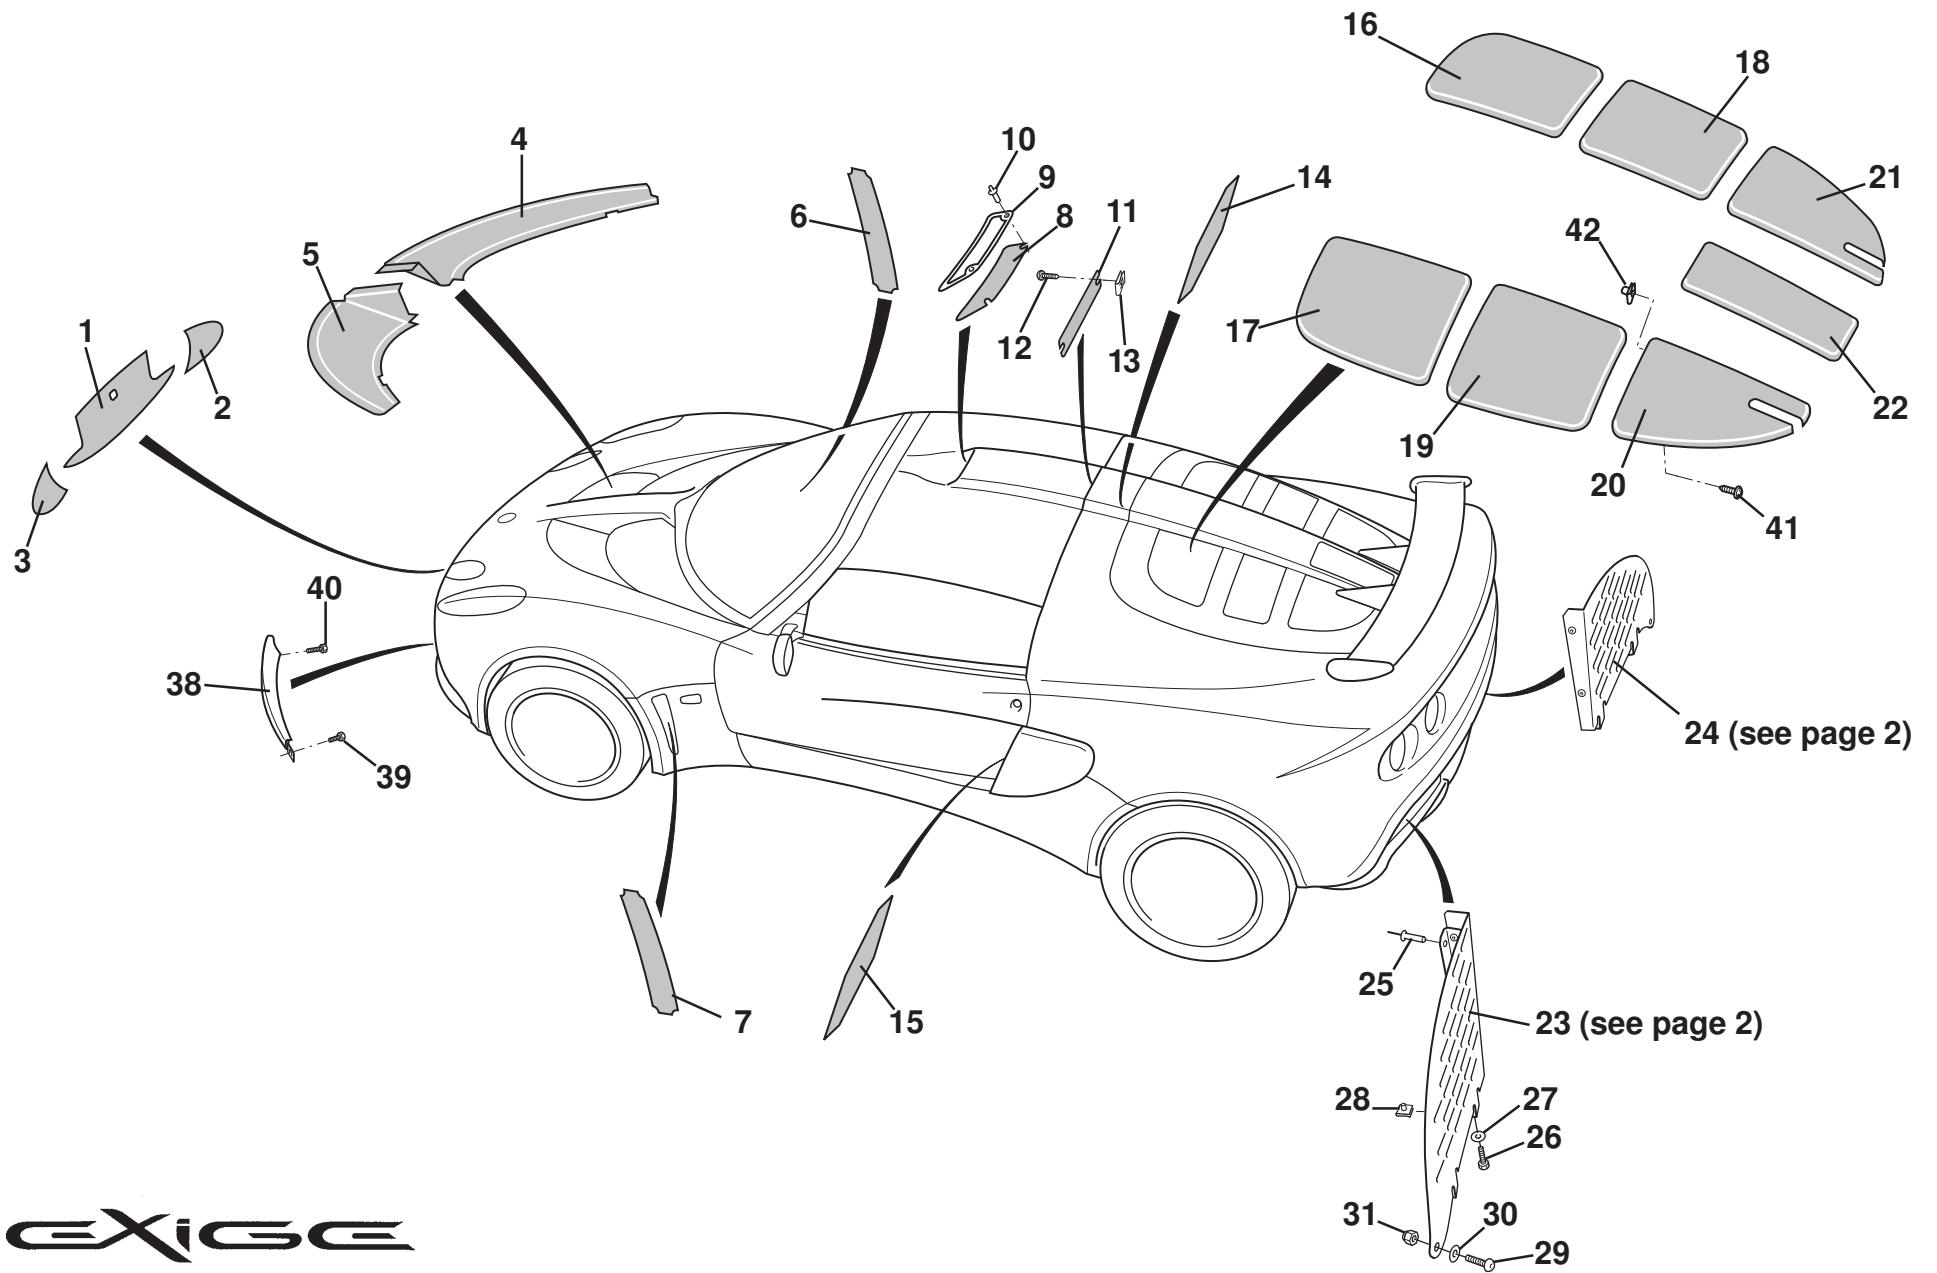

**ELISE**

Function Code: 12.03a, Page: 1

*Updated 16th January 2013*

---

**Function Code 12.03a Grilles and Louvres, Elise 2011 MY**

<u>Dep</u>	<u>Part Description</u>	<u>Remarks</u>	<u>Option</u>	<u>Part Number</u>	<u>Qty</u>
17	Washer, flat, M6 x 18, grilles to clam.			B082W4018F	20
18	Screw, M6 x 16, hex. hd., side grille to clamshell			A075W1028Z	3
19	Washer, flat, M6 x 25, side grille to clamshell			B075W4017Z	2
20	Washer, flat, M6 x 18, side grille to clamshell			B082W4018F	2
21	Screw, M5 x 16, hex. hd., S/S, grilles to clam./diffuser			A111W1163F	18
22	Washer, flat, 3/16" x 0.75", grilles to clam./diffuser			B075W4009Z	18
23	Spirenut, M5, grille to diffuser			A117W6715F	8
24	Deflector Oil Cooler Duct, LH			A120B4017F	1
24a	Deflector Oil Cooler Duct, RH			A120B4018F	1
25	Screen Oil Cooler Duct, LH			A120B4071F	1
25a	Screen Oil Cooler Duct, RH			A120B4072F	1
26	Screw M6 x 16 btn cap s/s blk, front exit grille centre			A082W7105F	2