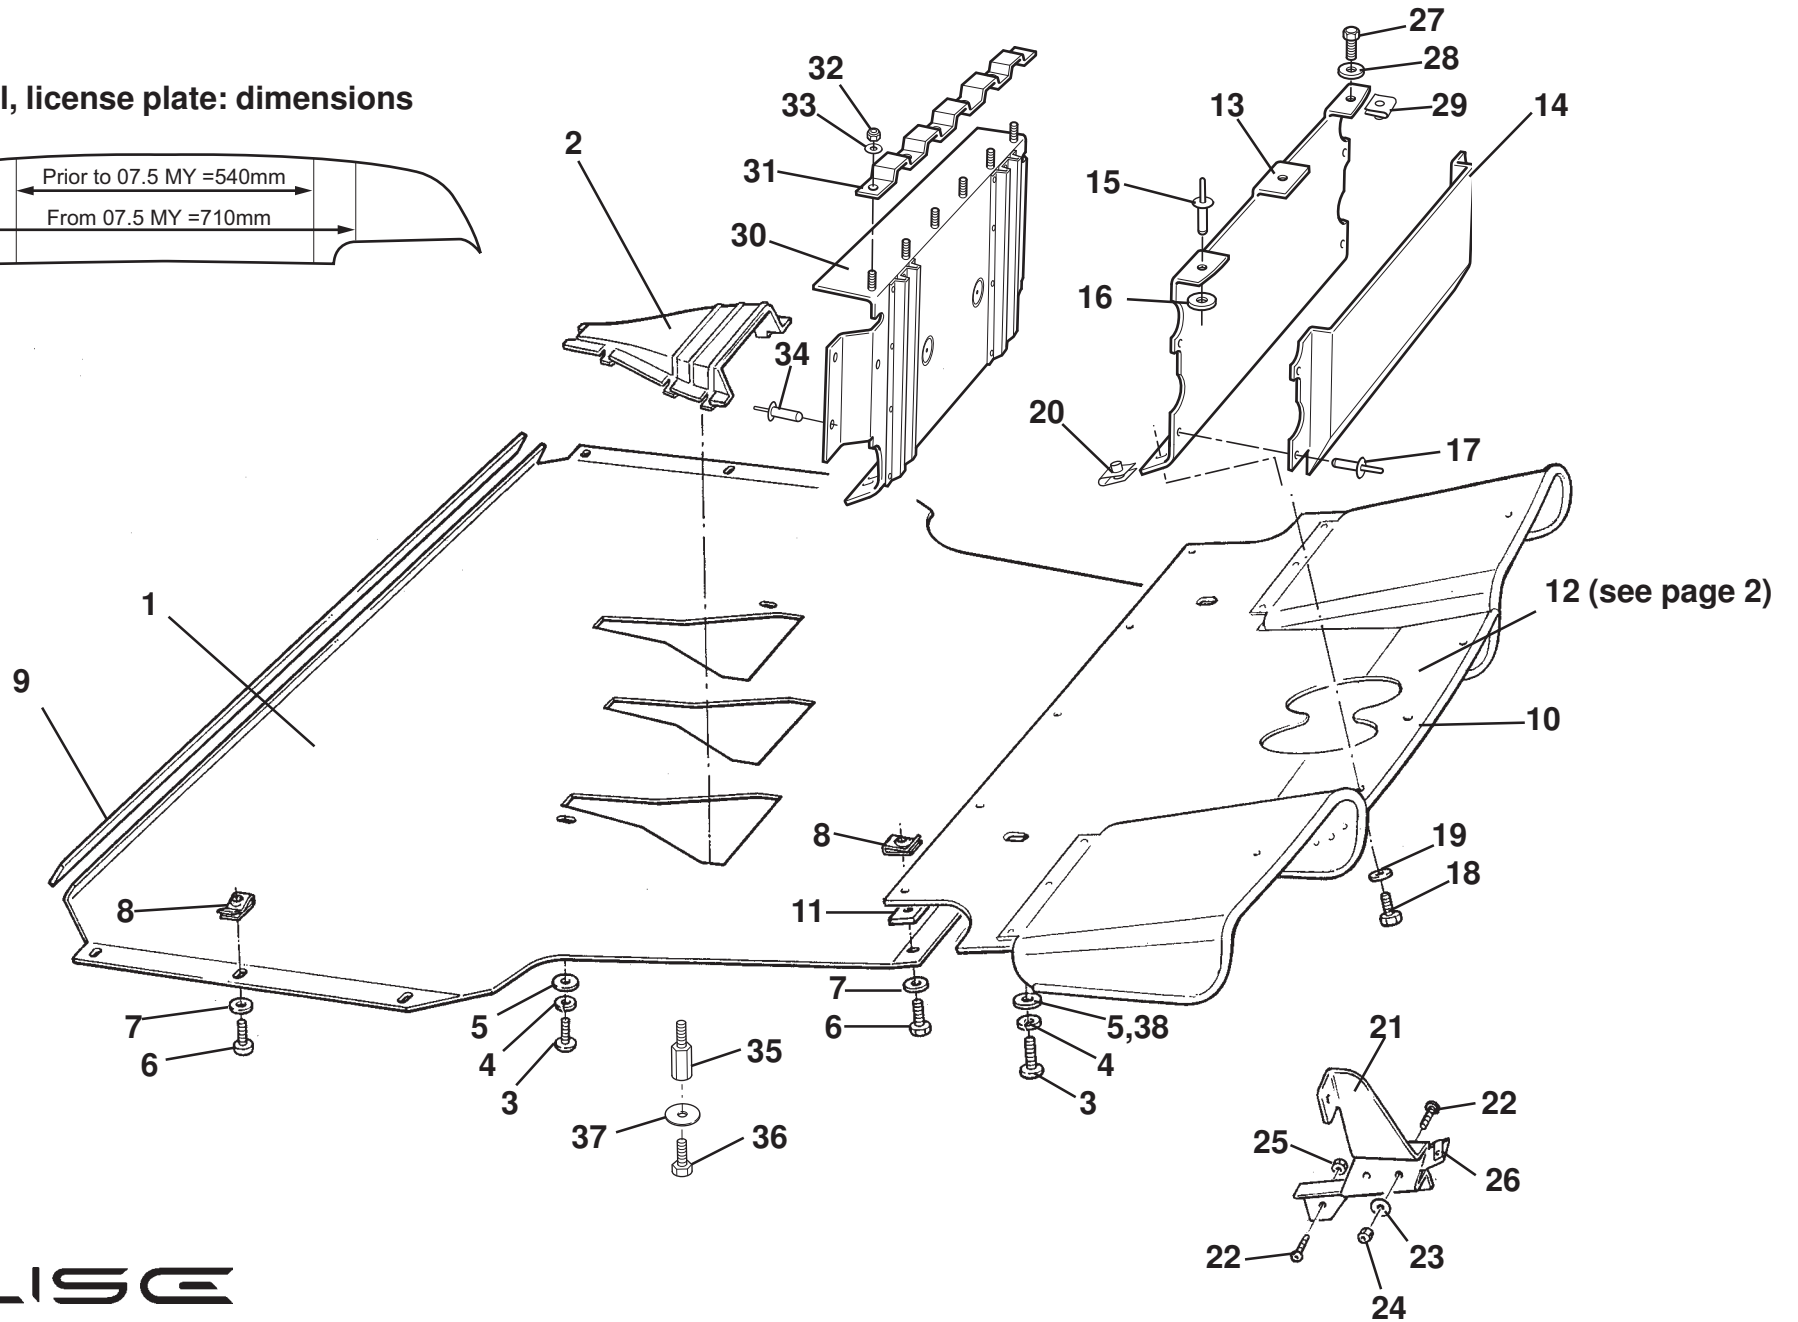

Function Code 10.23x Spoilers & Aerofoils, Exige

<u>Dep</u>	<u>Part Description</u>	<u>Remarks</u>	<u>Option</u>	<u>Part Number</u>	<u>Qty</u>
05	Spirenut, M5, spoiler to clamshell			A117W6697F	6
06	Screw, M5 x 35, flg. button. hd., aerofoil to tailgate			A120W2208F	4
07	Washer.spring, M5, black, aerofoil to tailgate			A082W4097F	4
08	Washer, flat, M5 x 19 x 1.4, black, aerofoil to tailgate			B082W4107F	4
09	Gasket, aerofoil to tailgate			A122B0092F	2
10	Washer, 3/16" x 1/2", front splitter to clamshell, GT4		'10 MY	A075W4000Z	4
11	Nyloc nut, M5 thin, front splitter to clamshell, GT4		'10 MY	A100W3113F	1
12	Screw, M6 x 10 hex. hd, front splitter to clamshell, GT4		'10 MY	A075W1026F	6
13	Washer, 3/16 x 3/4 x 1.5, front splitter to clamshell, GT4		'10 MY	B075W4009Z	7
14	Screw, M5 x 16 BTN socket, front splitter to clamshell, GT4		'10 MY	A116W5281F	2
15	Screw, M5 x 10 BTN cap, front splitter to clamshell, GT4		'10 MY	A082W7179F	2
16	Washer flat M6 x 25 x 1.4 S/S, spoiler to rear clam		'10 MY	B075W4017F	4
17	Nut M6 flg hd, spoiler to rear clam		'10 MY	A121W3196F	4

Panel, license plate: dimensions

ELISE
10.25 page1

Updated 1st April 2014