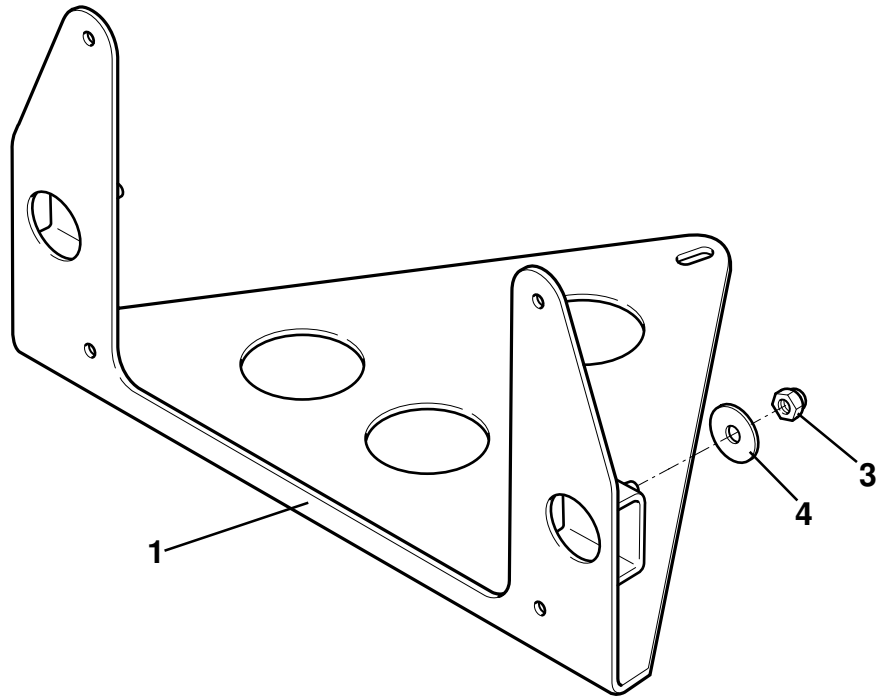

ELISE
12.07

Service Parts List **ELISE**

Function Code 12.07 Licence Plate Mountings

<u>Dep</u>	<u>Part Description</u>	<u>Remarks</u>	<u>Option</u>	<u>Part Number</u>	<u>Qty</u>
01	Licence Plate Plinth, front		Japan only	A117B0410F	1
02	License Plate Plinth, front, federal	Screw type fixing	USA/Canada	A121U0170F	1
02a	License Plate Plinth, front, federal	Not illustrated, stud type fixing*	USA/Canada	B121U0001F	1
02b	License Plate Plinth, front, federal	Not illustrated,	Exige	A128B0287F	1
03	Nyloc Nut, M6, thin, plinth to clamshell	4 off, USA	Japan + USA stud type	A907E6285F	2
04	Washer, flat, M6 x 25, x 1.4, plinth to clamshell	4 off, USA	Japan + USA stud type	B075W4017Z	2
05	Screw, M6 x 16, pan, torx hd. S/S, plinth & plate fixing	4 off for rear plate mounting	USA/Canada	A117W2213F	12
06	Washer, flat, M6 x 15 x 1.5, S/S black, plinth to clamshell		USA/Canada	A082W4133F	4
07	Nutplate, M6, plinth to splitter panel	For bonding in place	Exige, USA/Canada	A121B0119F	2
08	Nut, M6, flange, whiztight, plinth to clamshell		Elise, USA/Canada	A121W3196F	4

*When obsolete, replaced by A121U0170F, so need to also order 4x item 5 & 6 as this does not come with studs and item 7 if required.