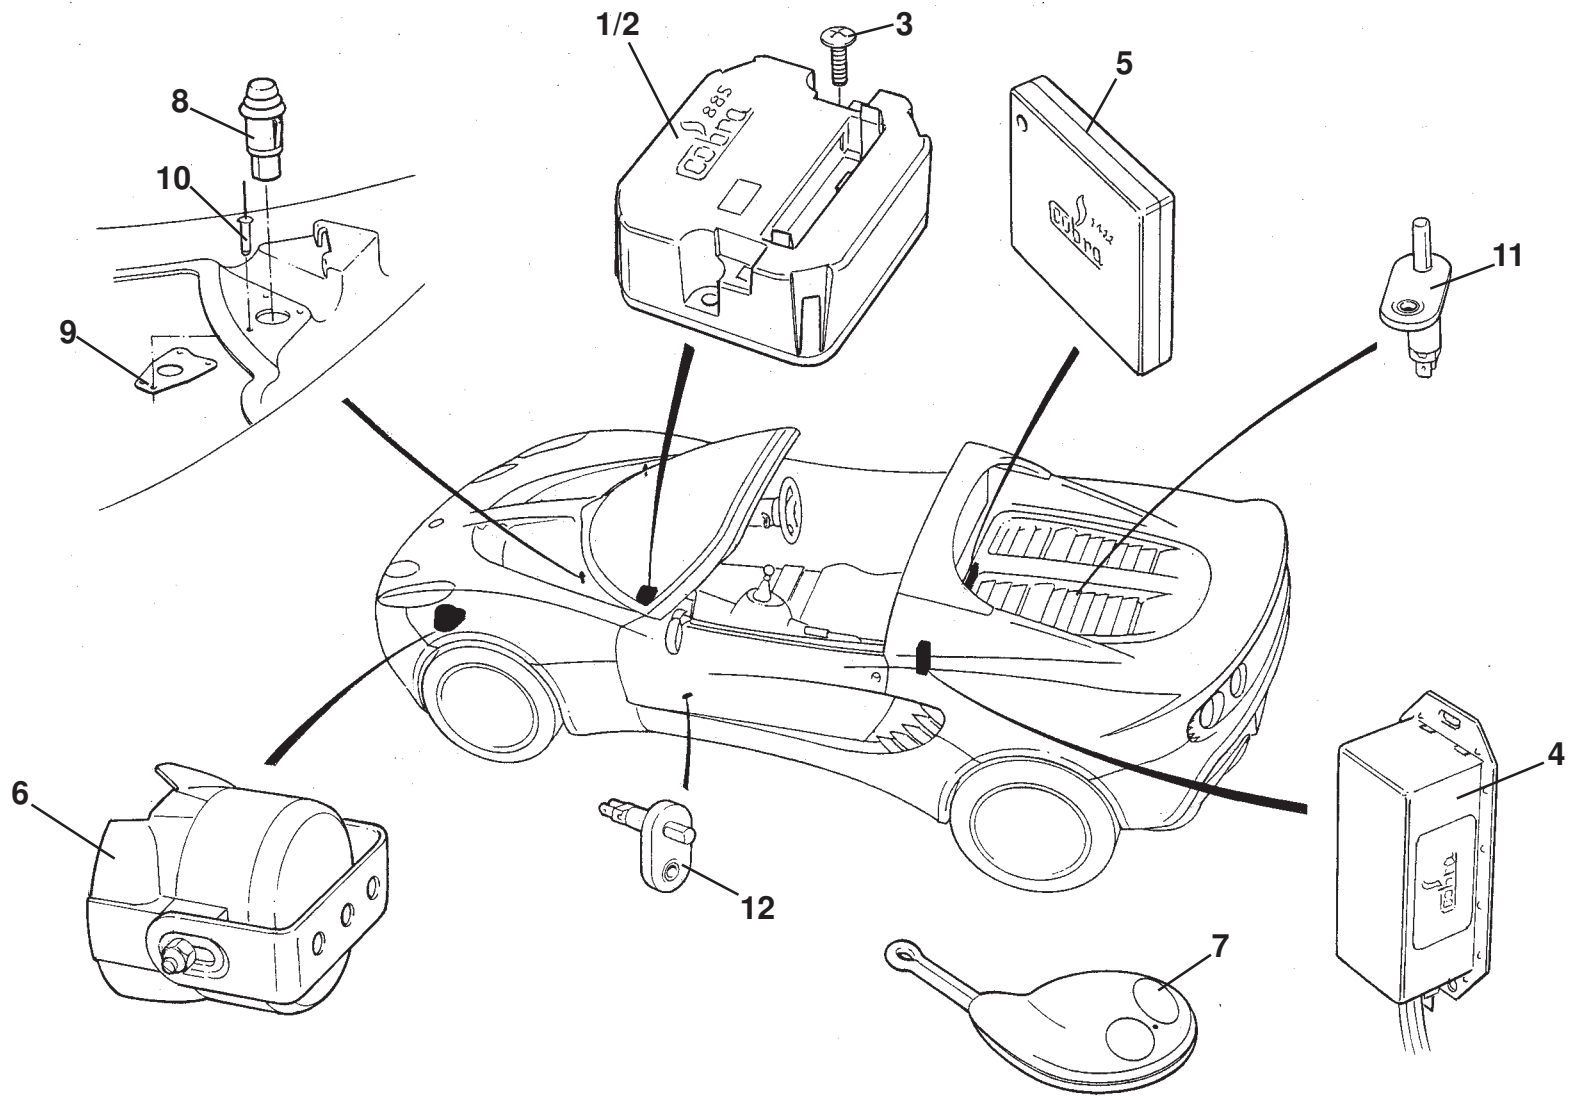

ELISE
17.33a

Updated 9th June 2011

Service Parts List **ELISE**

Function Code 17.33a Security Alarm System, Cobra

<u>Dep</u>	<u>Part Description</u>	<u>Remarks</u>	<u>Option</u>	<u>Part Number</u>	<u>Qty</u>
01	Cobra Alarm Kit, 8186, with CDL	Comprises: controller, immobiliser, keys, plus items 5/6		B117M6063F	1
02	Controller, 8186 system	Programmed for siren & microwave sensor		A117M6049S	1
03	Screw, No.8 x 3/8", pan hd. pozi, controller to chassis			A075W5031F	2
04	Immobiliser		All cars	A117M6050S	1
05	Microwave Sensor			A117M6048S	1
06	Siren			A117M6047S	1
07	Transmitter Key, casing and components		All cars	A111M6100S	2
07a	Transmitter Key, casing		All cars	A142M6000S	2
08	Microswitch, alarm activation			A111M6037F	2
09	Bracket, front switch mounting			A120B0127F	2
10	Pop Rivet, domed, black, front brackets to clamshell			A082W6512F	6
11	Microswitch alarm activation, engine cover	Also for courtesy lamp		A111M6035F	1
12	Microswitch alarm activation, doors			A111M6035F	2
13	Cover Assembly, alarm module	Not illustrated		A117M0148J	1
14	Bracket/Shield, siren	Not illustrated		A117M6091S	1

*NOTE: For full information on all Lotus Security Systems, see LSL483f

ELISE

Function Code: 17.33a, Page: 1

Updated 2nd January 2014