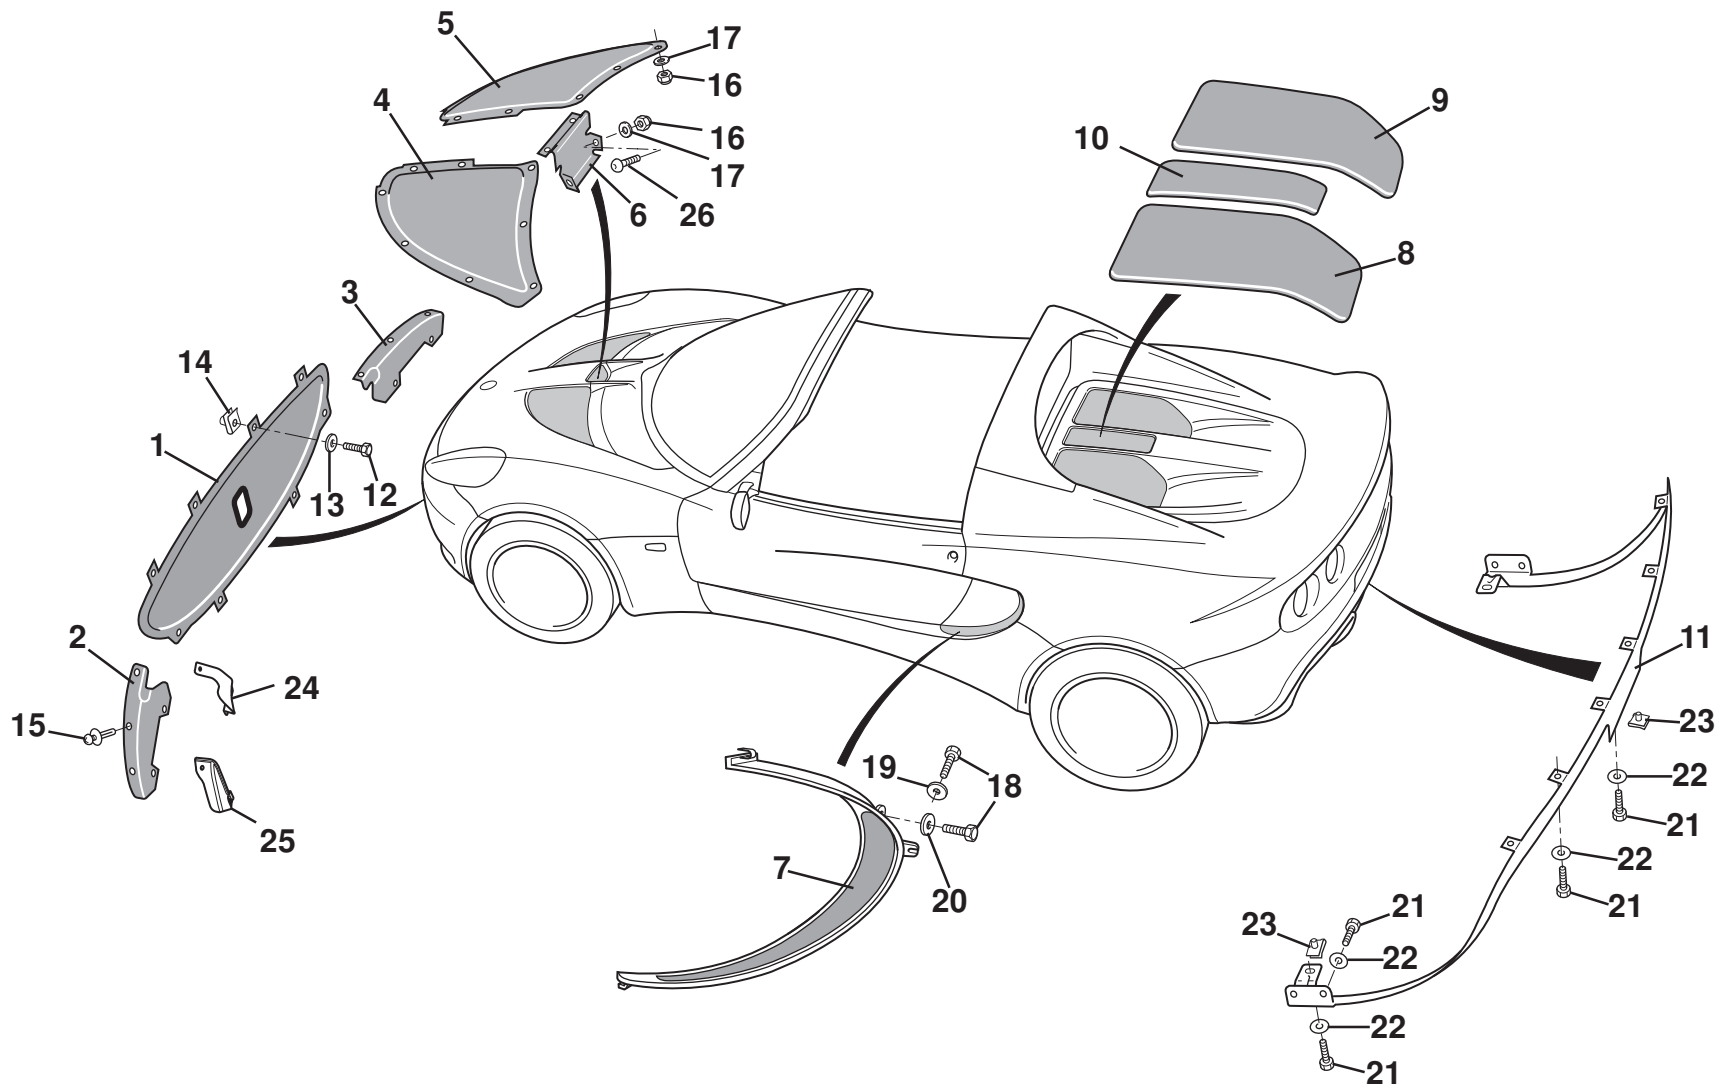

ELISE
12.03a

Updated 16th January 2013

Service Parts List **ELISE**

Function Code 12.03a Grilles and Louvres, Elise 2011 MY

<u>Dep</u>	<u>Part Description</u>	<u>Remarks</u>	<u>Option</u>	<u>Part Number</u>	<u>Qty</u>
01	Grille, front intake, centre, without driving lamps			A120B0274F	1
01a	Grille, front intake, centre, with driving lamps			A120B0276F	1
02	Grille, front intake, LH			A120B4015F	1
03	Grille, front intake, RH			A120B4016F	1
04	Grille, front exit, LH			A120B4039F	1
05	Grille, front exit, RH			A120B4040F	1
06	Grille, front exit, centre			A120B0268F	1
07	Grille Assembly, side intake, LH			C120B4041J	1
07a	Grille Assembly, side intake, RH			C120B4042J	1
08	Grille, engine cover, LH			A120B4047F	1
09	Grille, engine cover, RH			A120B4048F	1
10	Grille, engine cover, centre			A120B0255F	1
11	Grille, diffuser to body			A120B0292F	1
12	Screw, no. 8, self tapping, flg. pozi., grille to clam.			A117W5250A	8
13	Washer, flat, 3/16 x 3/4", S/S, grille to clam.			B075W4009Z	8
14	Spirenut, no. 8, grille to clam.			A075W6016F	8
15	Plastic Fastener, side intake grilles to clam.			A100W6391F	10
16	Nyloc Nut, M6, thin, grilles to clam.			A907E6285F	20

ELISE

Function Code: 12.03a, Page: 1

Updated 16th January 2013