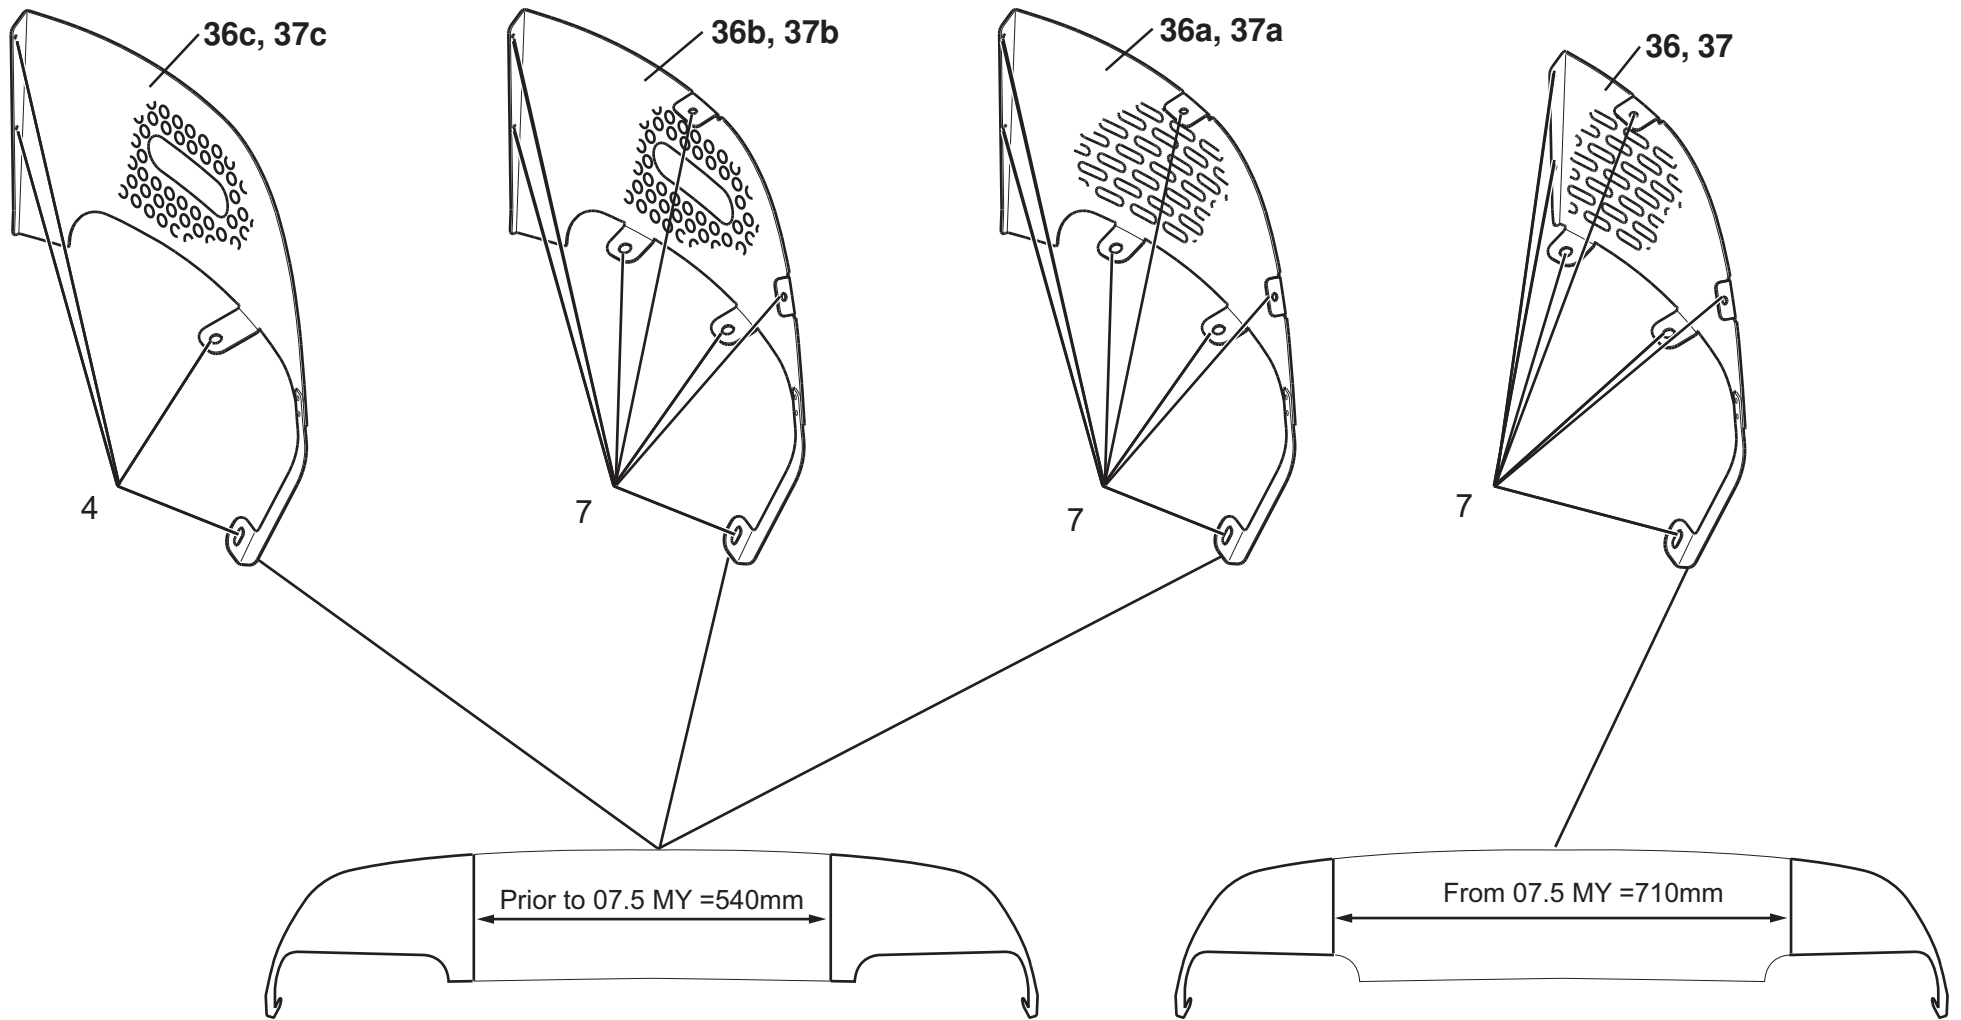

Rear grille LH illustrated

Service Parts List **ELISE**

Function Code 12.03 Grilles and Louvres

<u>Dep</u>	<u>Part Description</u>	<u>Remarks</u>	<u>Option</u>	<u>Part Number</u>	<u>Qty</u>
01	Grille, front intake, central, without driving lamps			G117B0114F	1
02	Grille, front intake, central, with driving lamps			B117B0317F	1
03	Grille, front intake, LH			G117B0117F	1
04	Grille, front intake, RH			G117B0118F	1
05	Clip, central grille retention		-	A117B6003F	4
06	Bracket, clip to clamshell			A117B0328F	4
07	Pop Rivet, 3.2mm x 11mm, black, bracket to clamshell			A082W6512F	4
08	Receptacle, grille spigots to clamshell			A117B6004F	4
09	Screw, ejot, M5 x 8, torx hd., outer grilles to clamshell			A117W5268F	2
10	Clip, outer grilles retention			C117B0235F	2
11	Seal, neoprene, grille to clamshell	On front of spigots		B075U6054V	20mm
12	Grille, side intake, LH			E117B0125F	1
12a	Grille, side intake, RH			E117B0126F	1
13	Screw, M6 x 16, hex. hd., side grille to clamshell			A075W1028Z	3
14	Washer, flat, M6 x 25, side grille to clamshell			B075W4017Z	2
15	Washer, flat, M6 x 18, side grille to clamshell			B082W4018F	2
16	Screw, No.8 x 0.7, self tap., flg. hd., pozi., grille fix.			A075W5074Z	6
17	Spire Nut, No.8			A075W6016Z	6

ELISE

Function Code: 12.03, Page: 1

Updated 1st April 2014