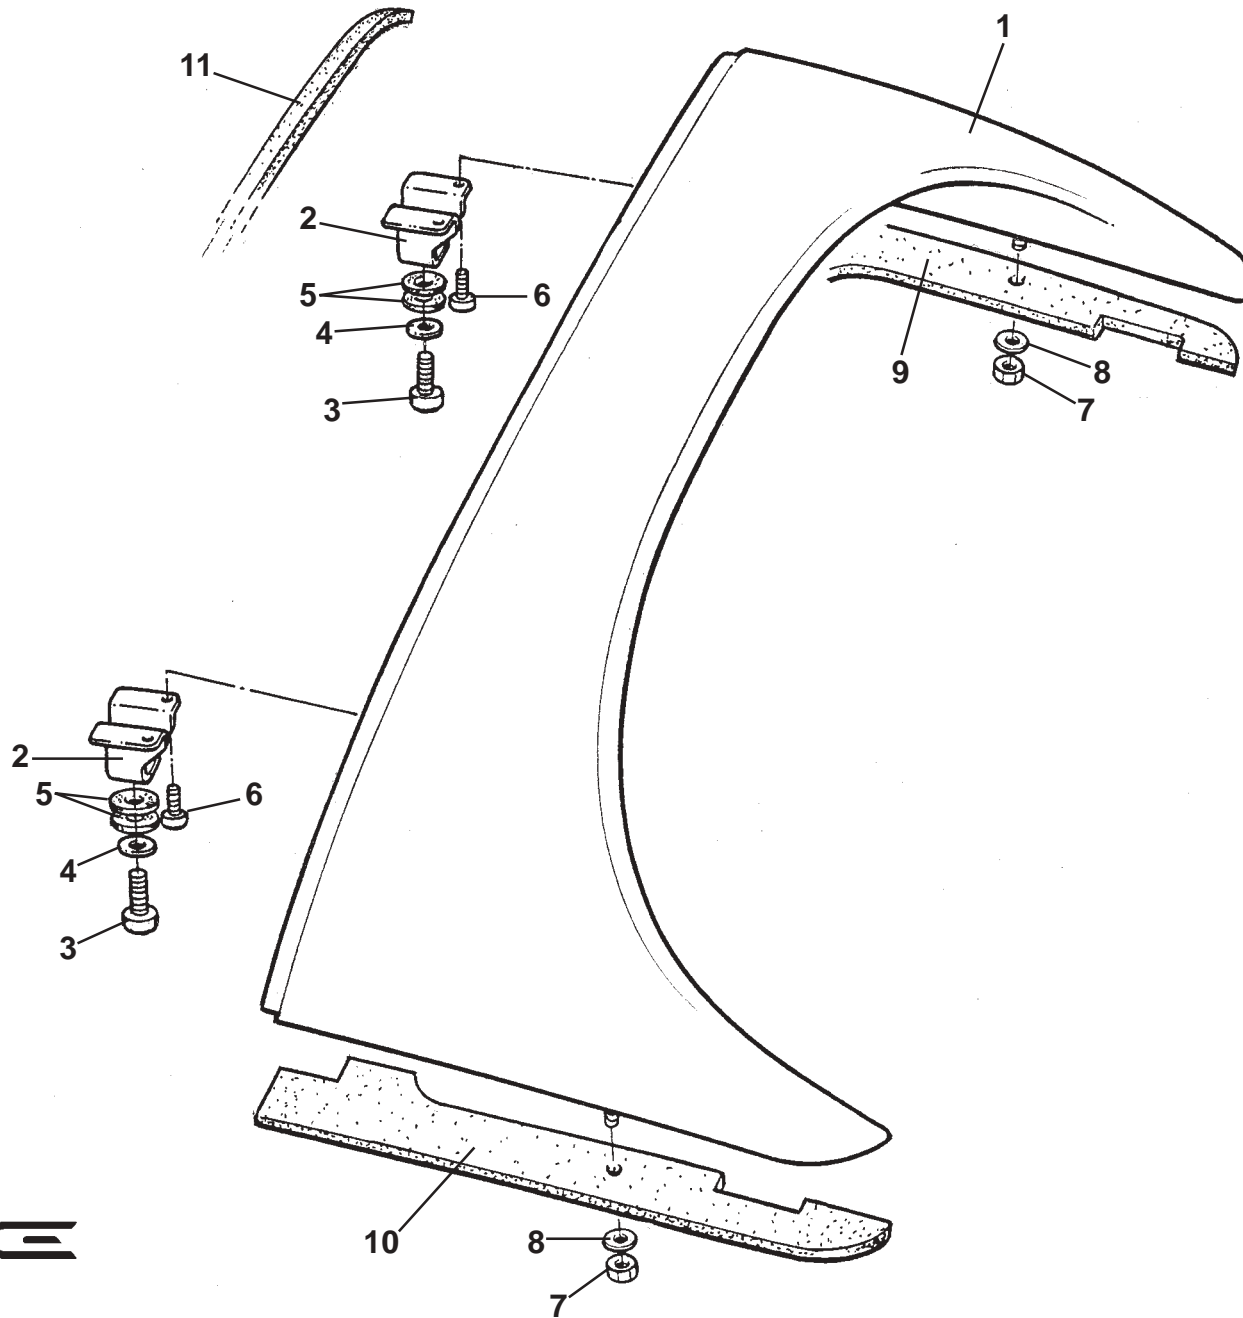

ELISE
10.20

Function Code 10.20 Rear Window Shroud & Fixings

<u>Dep</u>	<u>Part Description</u>	<u>Remarks</u>	<u>Option</u>	<u>Part Number</u>	<u>Qty</u>
01	Rear Window Shroud Assembly		Primed	B117B0445K	1
02	Bracket, shroud to bulkhead			B117B0091F	2
03	Screw, M6 x 25, cap hd., bracket to bulkhead			A111W7170F	2
04	Washer, flat, M6 x 18 x 1, bracket to bulkhead			B082W4018F	2
05	Spacer Washer, neoprene, shroud to bulkhead			A111U6055F	4
06	Screw, M5 x 10, flg., button hd., bracket to shroud			A117B0310H	4
07	Nut, M6, rear shroud to clamshell			A075W3020Z	2
08	Washer, flat, M6 x 18 x 1, rear shroud to clamshell			B082W4018F	2
09	Foam Gasket, RH, shroud to clamshell			A117B0484F	1
10	Foam Gasket, LH, shroud to clamshell			A117B0485F	1
11	Foam Strip, self adhesive, shroud to bulkhead			A082U6065F	1.2M