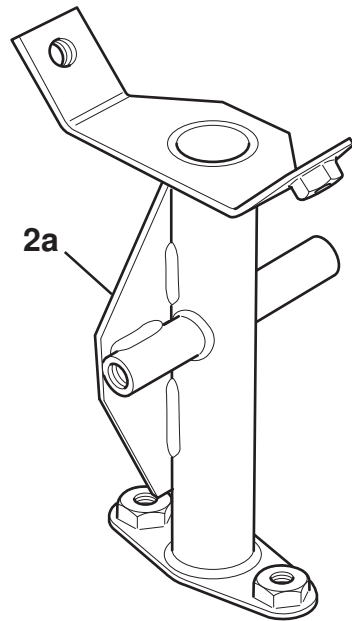

ELISE

10.31

Updated 25th January 2012

Service Parts List **ELISE**

Function Code 10.31 Towing Strut/ Hook

<u>Dep</u>	<u>Part Description</u>	<u>Remarks</u>	<u>Option</u>	<u>Part Number</u>	<u>Qty</u>
01	Towing Eye	Stowed in tool kit		B111B0399F	1
02	Mounting Strut, towing eye	All markets	Exige, 06 MY & Elise, prior to '07.5 MY	B117B0160F	1
02a	Mounting Strut, towing eye	All markets	Exige, to 06 MY	A122B0126F	1
02b	Mounting Strut, towing eye*	For nutplates items 6, 7	Exige & Elise, Euro, 07.5 MY	A120U0092F	1
02c	Mounting Strut, towing eye, federal	For nutplates items 6, 7a	Exige & Elise, USA, '07.5 MY	A121U0164F	1
03	Setscrew, M8 x 25, hex. hd., grade 8.8 Zn			A120W1000Z	4
04	Washer, flat, M8 x 1.4 Zn			A075W4021Z	4
05	Screw, M8 x 20, black plastic, strut blanking		Exige	A121W5280F	1
06	Nutplate, bonded, upper towing strut	Bonded to crash structure	Common, '07.5 MY	A120B0203F	1
07	Nutplate, bonded, lower towing strut	Bonded to crash structure	Euro, '07.5 MY	A120B0200F	1
07a	Nutplate, bonded, lower towing strut, federal	Bonded to crash structure	USA, 07.5 MY	A121B0102F	1
		*Also use if replacing pre 7.5 MY crash structure with B level option see section 10.04