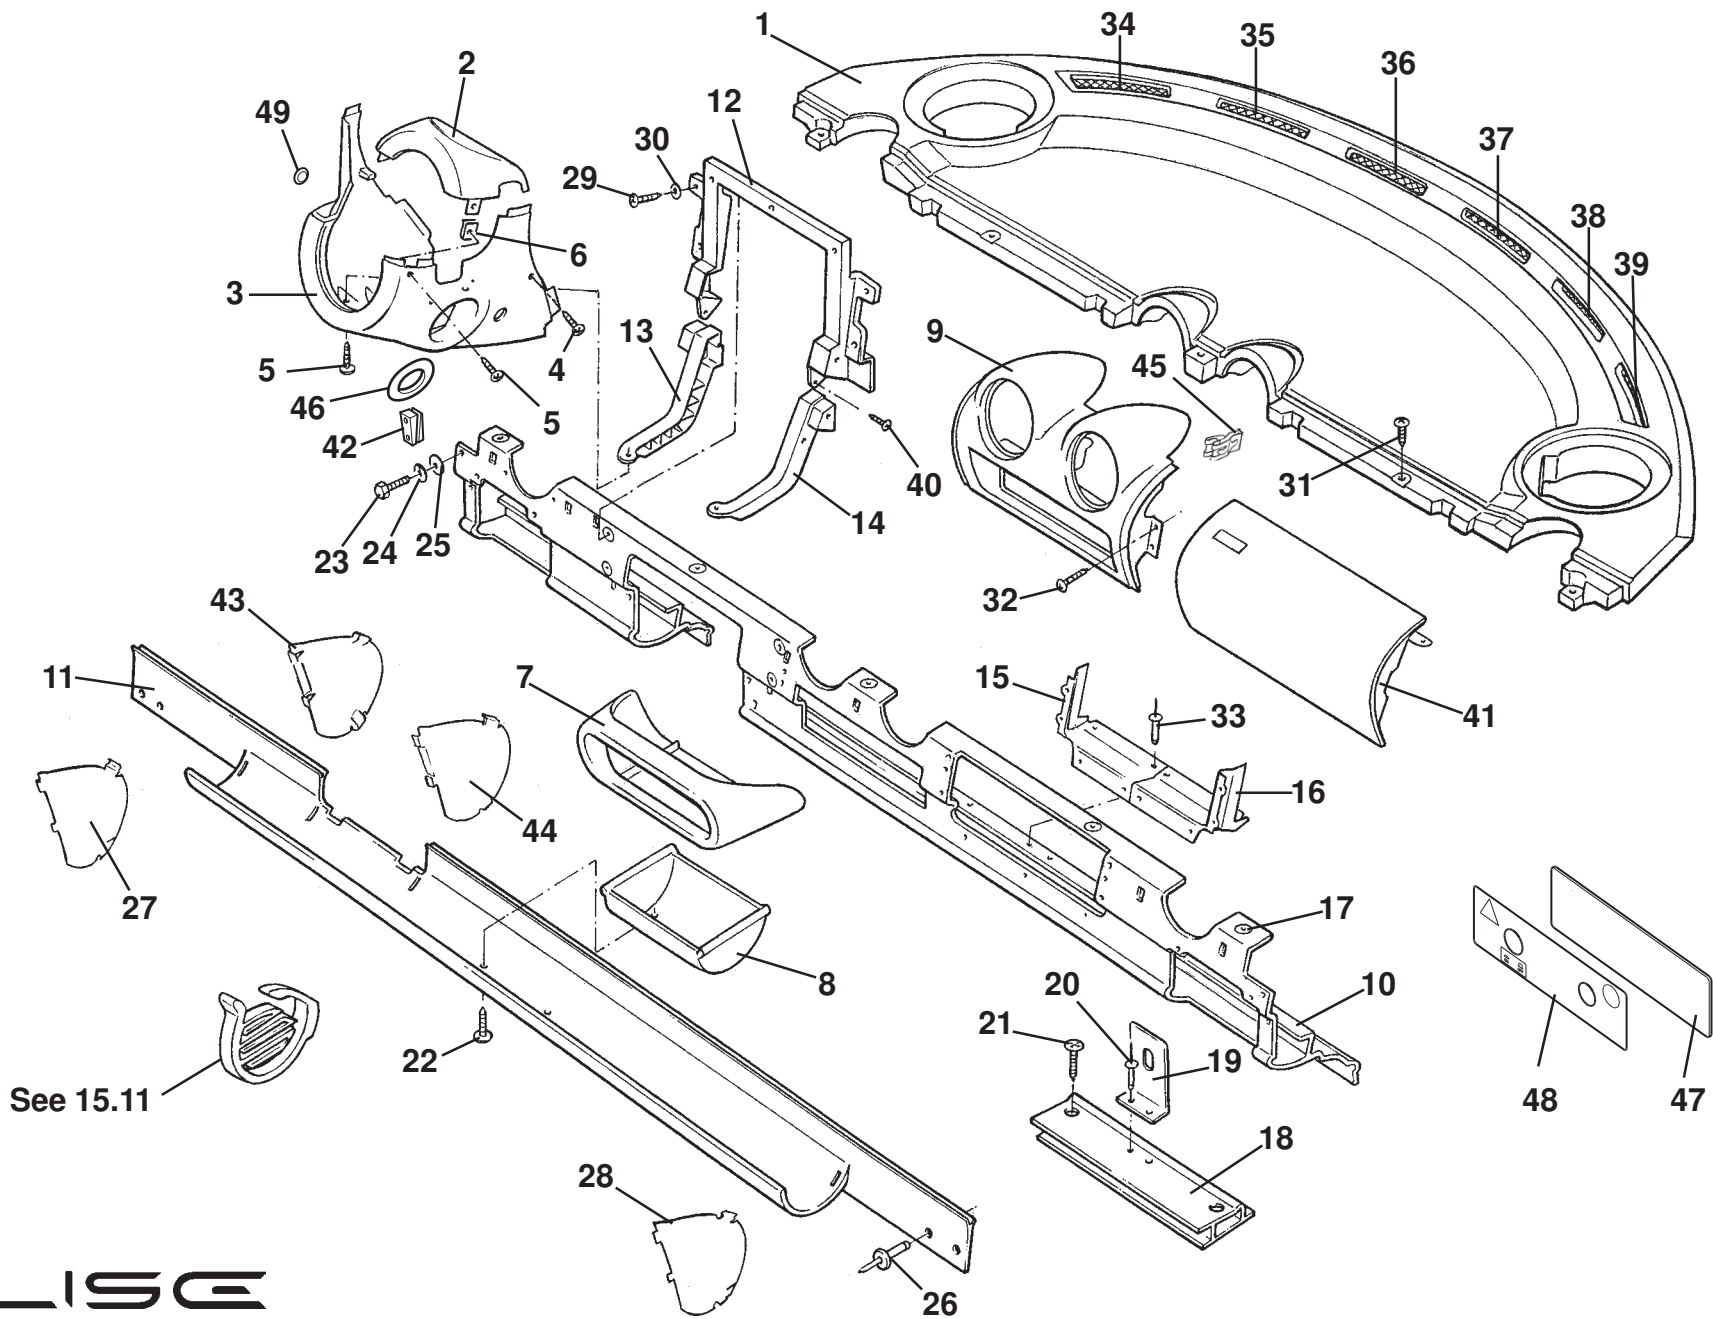

ELISE
14.05b

Updated 1st October 2013

Service Parts List **ELISE**

Function Code 14.05b Fascia Structure & Supporting Hardware, Twin Airbag

<u>Dep</u>	<u>Part Description</u>	<u>Remarks</u>	<u>Option</u>	<u>Part Number</u>	<u>Qty</u>
01	Fascia Top Panel			B121U0017F	1
01b	Fascia Top Panel, carbon fibre		Exige Cup 260 '09 MY	A128B0122F	1
02	Column Cowl, upper		Prior to '08 MY	A121U0038F	1
02a	Column Cowl, upper, senosoft charcoal		'08 MY to Vin*	A121U0173F	1
02b	Column Cowl, upper, microfibre black		Cup 260	A128B0105K	1
02c	Column Cowl, upper, senosoft, black		Elise 12 MY From Vin*	C121U0173F	1
03	Column Cowl, lower		Prior to '08 MY	B121U0074F	1
03a	Column Cowl, lower, senosoft, charcoal		'08 MY to Vin*	A121U0172F	1
03b	Column Cowl, lower, senosoft, charcoal	Variable TC switch aperture	'08 MY option	A121U0184K	1
03c	Column Cowl, lower, microfibre black		Exige Cup 260	A128B0106K	1
03d	Column Cowl, lower, senosoft, black		Elise 12 MY From Vin*	A138V0099F	1
04	Screw, self tap., No. 8 x 3/4", lower cowl to bracket			A075W5074Z	2
05	Screw, self tap., No. 6 x 0.5", lower to upper cowl			A075W5020Z	4
06	Spirenut, No. 8, lower to upper cowl			A075W6016Z	2
07	Panel, heater control mounting, silver grey		Prior to '08 MY	C121U0032F	1
07a	Panel, heater control mounting, senosoft, charcoal		'08 MY to Vin*	A120U0117F	1
07b	Panel, heater control mounting, microfibre	Black stitching		A121V0015S	1
07c	Panel, heater control mounting, microfibre	Beige stitching		A121V0028S	1

ELISE

Function Code: 14.05b, Page: 1

Updated 1st November 2013