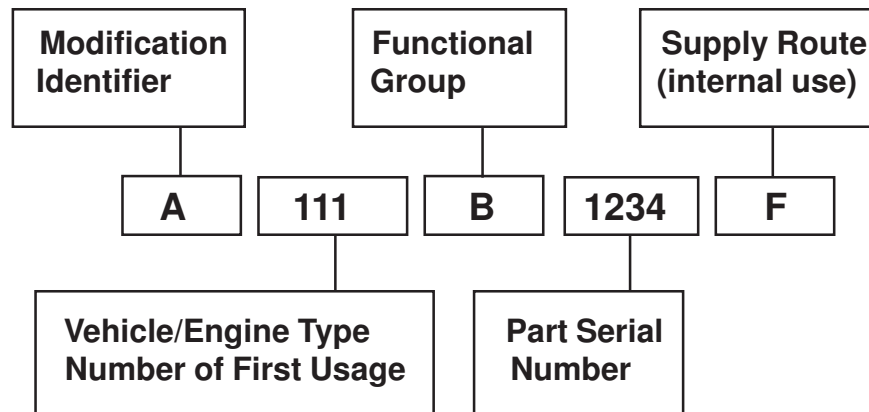

FOREWORD

This publication has been designed for use by Lotus Dealers, and may be updated periodically by the issuing of update packages to the dealer network. Lotus policy is one of continuous product improvement and the right is reserved to alter specifications at any time without prior notice.

Whilst every care has been taken to ensure correctness of information, it is impossible to guarantee complete freedom from omissions and errors, or to accept liability arising from such errors or omissions, but nothing herein contained shall affect your statutory rights.

USE OF THE PARTS LIST

This parts list covers the Toyota powered Elise & Exige range, 2004 model year onwards. The manual is arranged in function groups, as defined by the Contents page, and may sometimes use several versions of the same function group to accommodate model variations - take care to establish the full vehicle specification in order to properly identify the applicable parts list section.

PART NUMBERS

Part numbers used in this publication are in the format as follows:

Modification Identifier: This letter identifies a version or modification of the part. Part numbers with different prefix letters may or may not be interchangeable - refer to the remarks and option columns.

Vehicle/Engine Type Number: The type number indicates either the model or engine type on which the part was first used.

026, 036, 045, 500....Elan	082....Esprit Turbo	111....Elise	122....Exige 2	131....Elise S (1ZZ)	907....4 cyl. 2.0 NA
050....Elan+2	083....Elite S2	340....340R	123....Exige USA	132....Evora	910....4 cyl. 2.2 turbo
046, 054, 065, 074....Europa	084....Eclat S2	117....Elise 2 (Rover)	124....Europa 2006	138....Exige S	912....4 cyl. 2.2 NA
075....Elite S1	085....Esprit S3	117....Elise 2001 MY	127....2-Eleven		920....4 cyl. 2.0 turbo
076....Eclat S1	089....Excel	120....Elise111R	128....Exige S (euro)		918....V8 3.5 turbo
079....Esprit S1/S2/S2.2	100....Elan 1990	121....Elise USA	129....Exige S (fed)		

Functional Group: A single letter indicating the functional area of the parts first use

A = Chassis

B = Body

C = Front Suspension

D = Rear Suspension

E = Engine

F = Transmission

G = Wheels & Tyres

H = Steering

J = Brakes

K = Cooling

L = Fuel System

M = Electrics

P = Heater & AC

Q = Clutch

R = Final Drive

S = Exhaust

U = Hard Trim

V = Soft Trim

W = Standard Fixings

Updated 1st October 2013