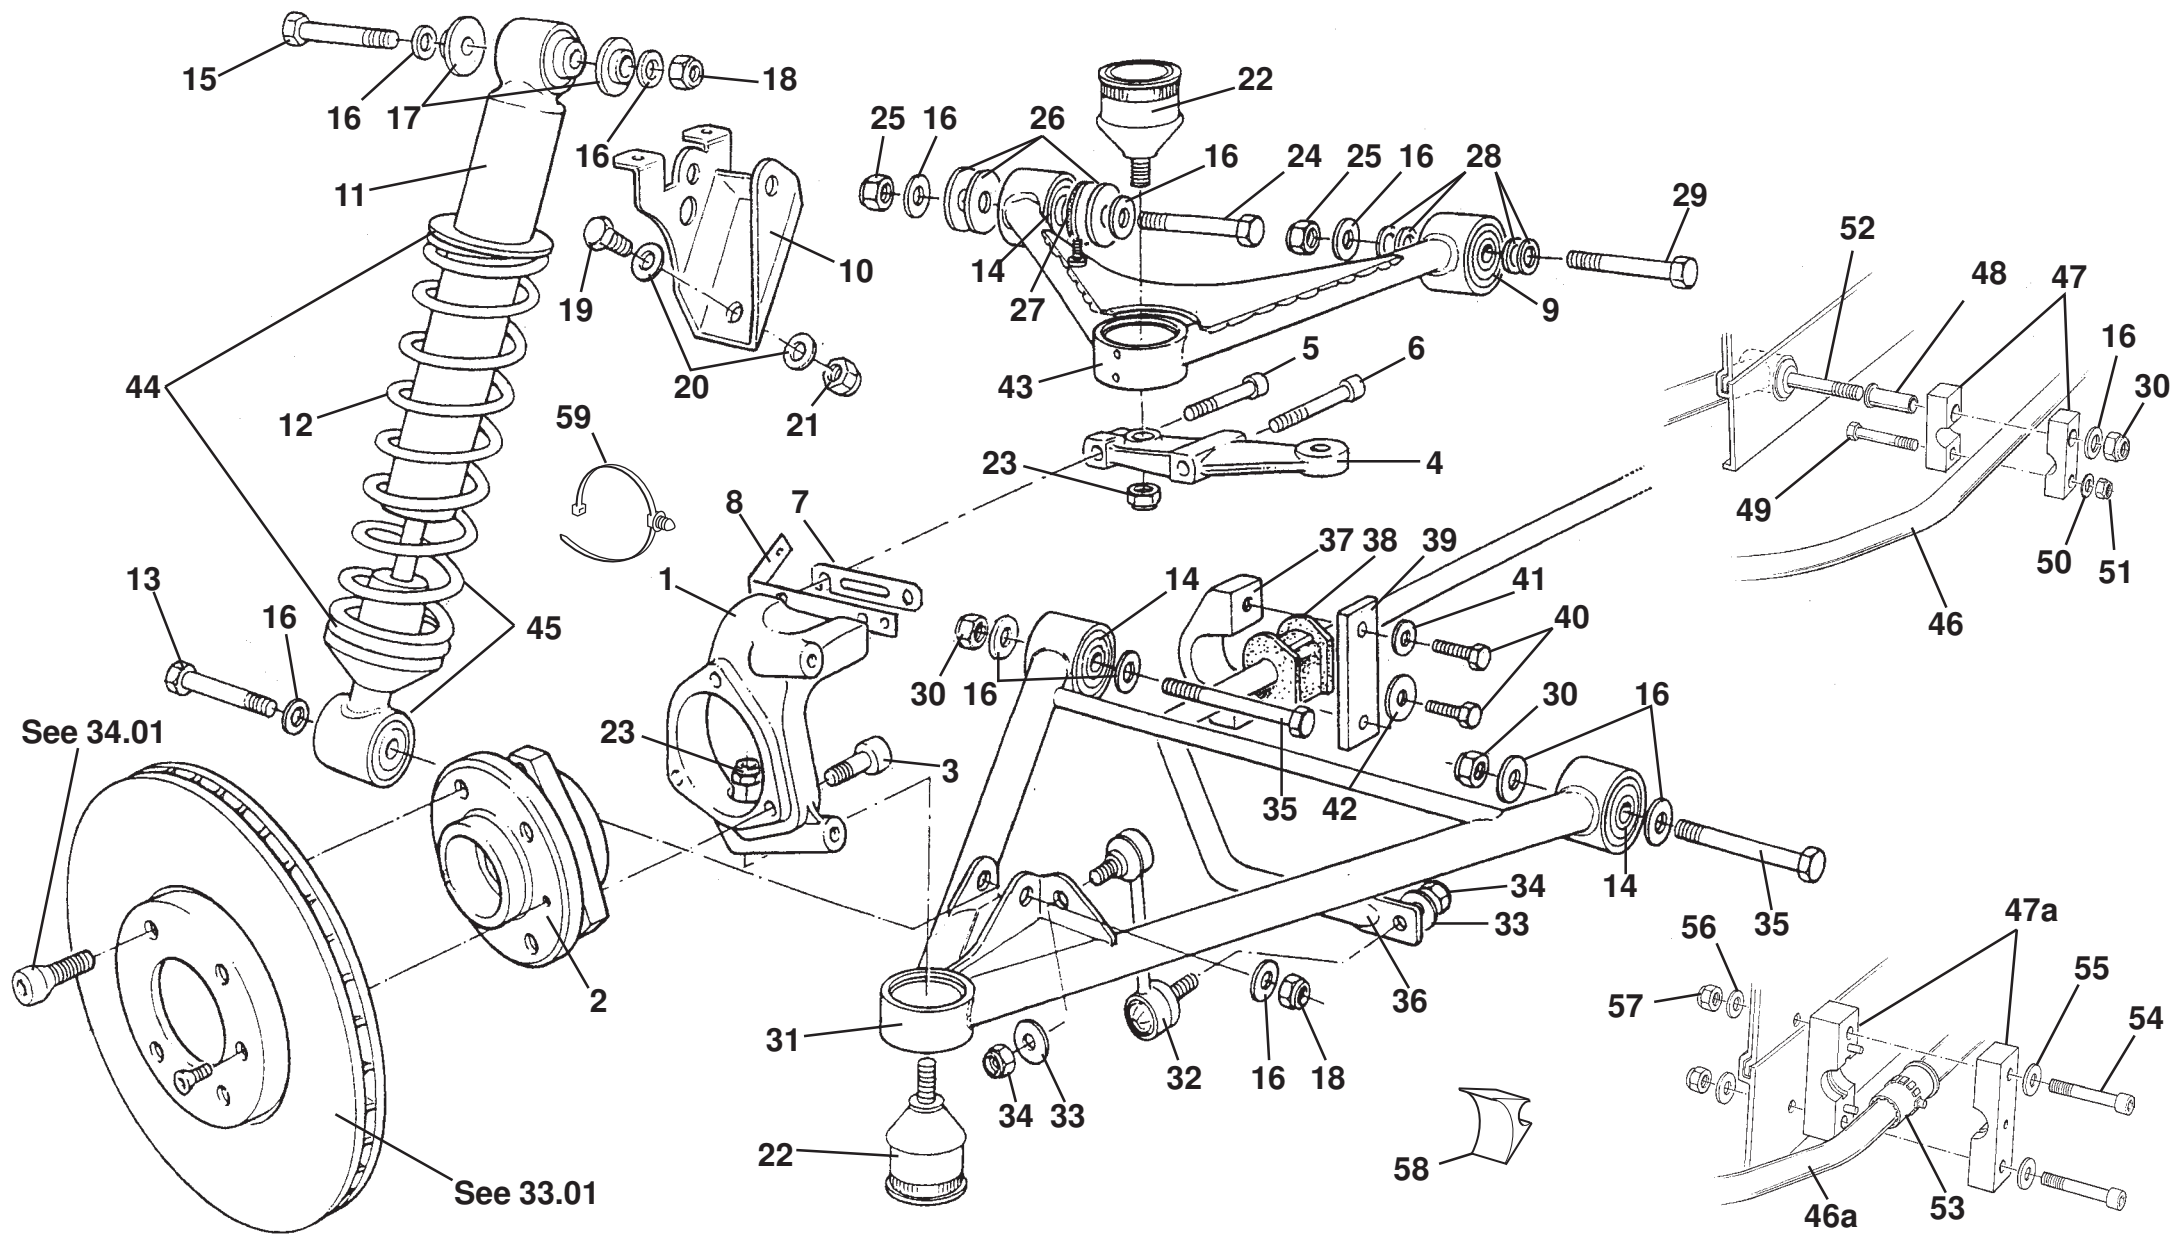

ELISE
31.01

Updated 3rd February 2014

Service Parts List **ELISE**

Function Code 31.01 Front Suspension, Incl. Hubs

<u>Dep</u>	<u>Part Description</u>	<u>Remarks</u>	<u>Option</u>	<u>Part Number</u>	<u>Qty</u>
01	Hub Carrier, LH			A116C0001F	1
01a	Hub Carrier, RH			A116C0002F	1
02	Hub/Bearing Assembly, with wheel speed sensor		All models Kelsey Hayes ABS	A117D6005F	2
02a	Hub/Bearing Assembly, with wheel speed sensor	See 1701 for lead	From vin BH_10931 1ZR, 2ZR Bosch, ABS	A120D6009F	2
03	Screw, M12 x 45, hex. hd., hub assy. to hub carrier			A116W2192F	6
04	Steering Arm, LH			A116C0003F	1
04a	Steering Arm, RH			A116C0004F	1
05	Bolt, M10 x 40, 10.9G, cap hd., steering arm to hub carrier			A117W7211F	2
06	Bolt, M10 x 60, 10.9G, cap hd., steering arm to hub carrier			A117W7213F	2
07	Shim, 1mm, camber adjustment		A111C0062F R/B	D111C0062F	As req.
07a	Shim, 3mm, camber adjustment		A111C0064F R/B	D111C0064F	AS req.
08	Shim/Bracket, connector retaining, LH		Kelsey Hayes ABS only	B116C0013F	1
08a	Shim/Bracket, connector retaining, RH		Kelsey Hayes ABS only	B116C0012F	1
08b	Shim/Bracket, connector retaining, LH		From vin BH_10931 1ZR, 2ZR Bosch, ABS	A120C4005F	1
08c	Shim/Bracket, connector retaining, RH		From vin BH_10931 1ZR, 2ZR Bosch, ABS	A120C4006F	1
09	Bush, upper wishbone rear pivot	2 per wishbone		A116C0035F	2
10	Damper/ABS Unit Mounting Bracket, LH		A116C0011F R/B	B116C0011F	1

ELISE

Function Code: 31.01, Page: 1

Updated 3rd February 2014