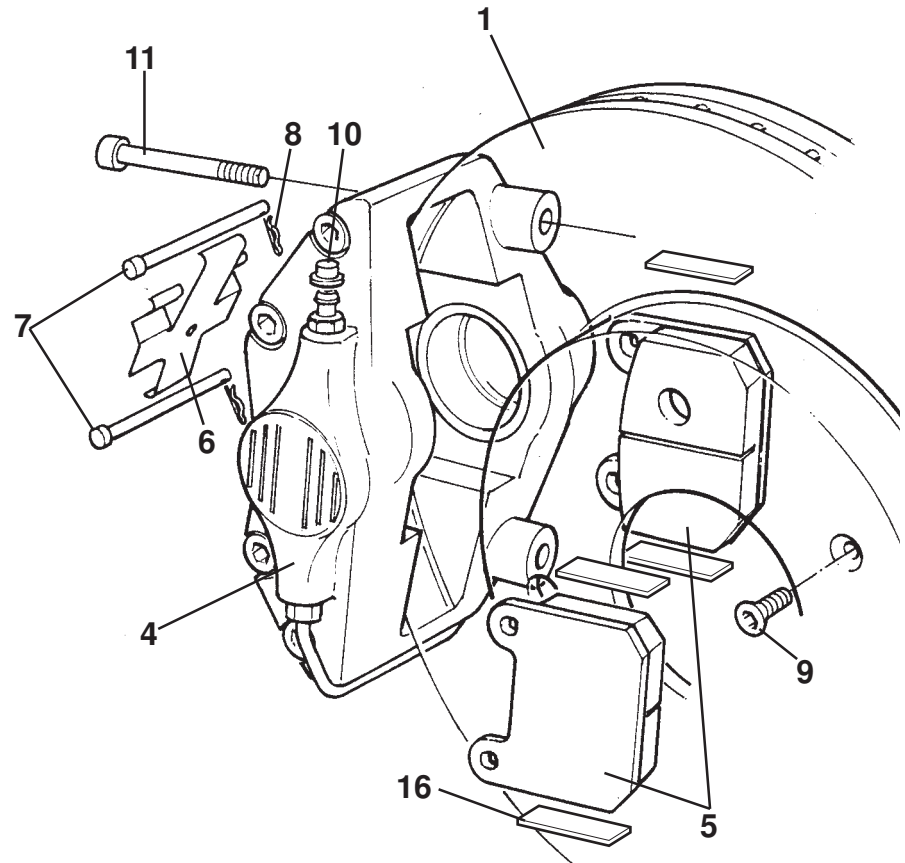

ELISE
33.01

Updated 15th March 2012

Service Parts List **ELISE**

Function Code 33.01 Brake Discs, Calipers, & Parking Brake Assembly

<u>Dep</u>	<u>Part Description</u>	<u>Remarks</u>	<u>Option</u>	<u>Part Number</u>	<u>Qty</u>
01	Brake Disc, cross drilled			C117J0031F	4
02	Brake Caliper, rear, RH	Includes brake pads, T4139		A116J0080F	1
02a	Brake Caliper, rear, LH	Includes brake pads, T4139		A116J0079F	1
03	Brake Pad Set, rear			B117J0085S	1
04	Brake Caliper, front, RH	Includes brake pads, T4139	Excludes China	A117J0132F	1
04a	Brake Caliper, front, LH	Includes brake pads, T4139	Excludes China	C117J0131F	1
04b	Brake Caliper, front, black, RH	Includes brake pads, T4139	Excludes China	B117J0134F	1
04c	Brake Caliper, front, black, LH	Includes brake pads, T4139	Excludes China	B117J0133F	1
04d	Brake Caliper, front, RH	Includes brake pads, T4139. Caliper displays 'AP Racing'	China market	A116J0078F	1
04e	Brake Caliper, front, LH	Includes brake pads, T4139. Caliper displays 'AP Racing'	China market	A116J0077F	1
05	Brake Pad Set, front			B117J0084S	1
05a	Shims, metal, pad front, RH	Not illustrated, if original fitted		A117J0114H	1
05b	Shims, metal, pad front, LH	Not illustrated, if original fitted		A117J0115H	1
06	Anti-Rattle Spring, front brake pads			B111J0098H	2
07	Pin, front pad retaining			B111J0123H	4
08	'R' clip, pin retention			A075W6175F	4
09	Screw, M6 x 16, csk., skt., hd., disc to hub			A918W7120F	4

ELISE

Function Code: 33.01, Page: 1

Updated 27th february 2013