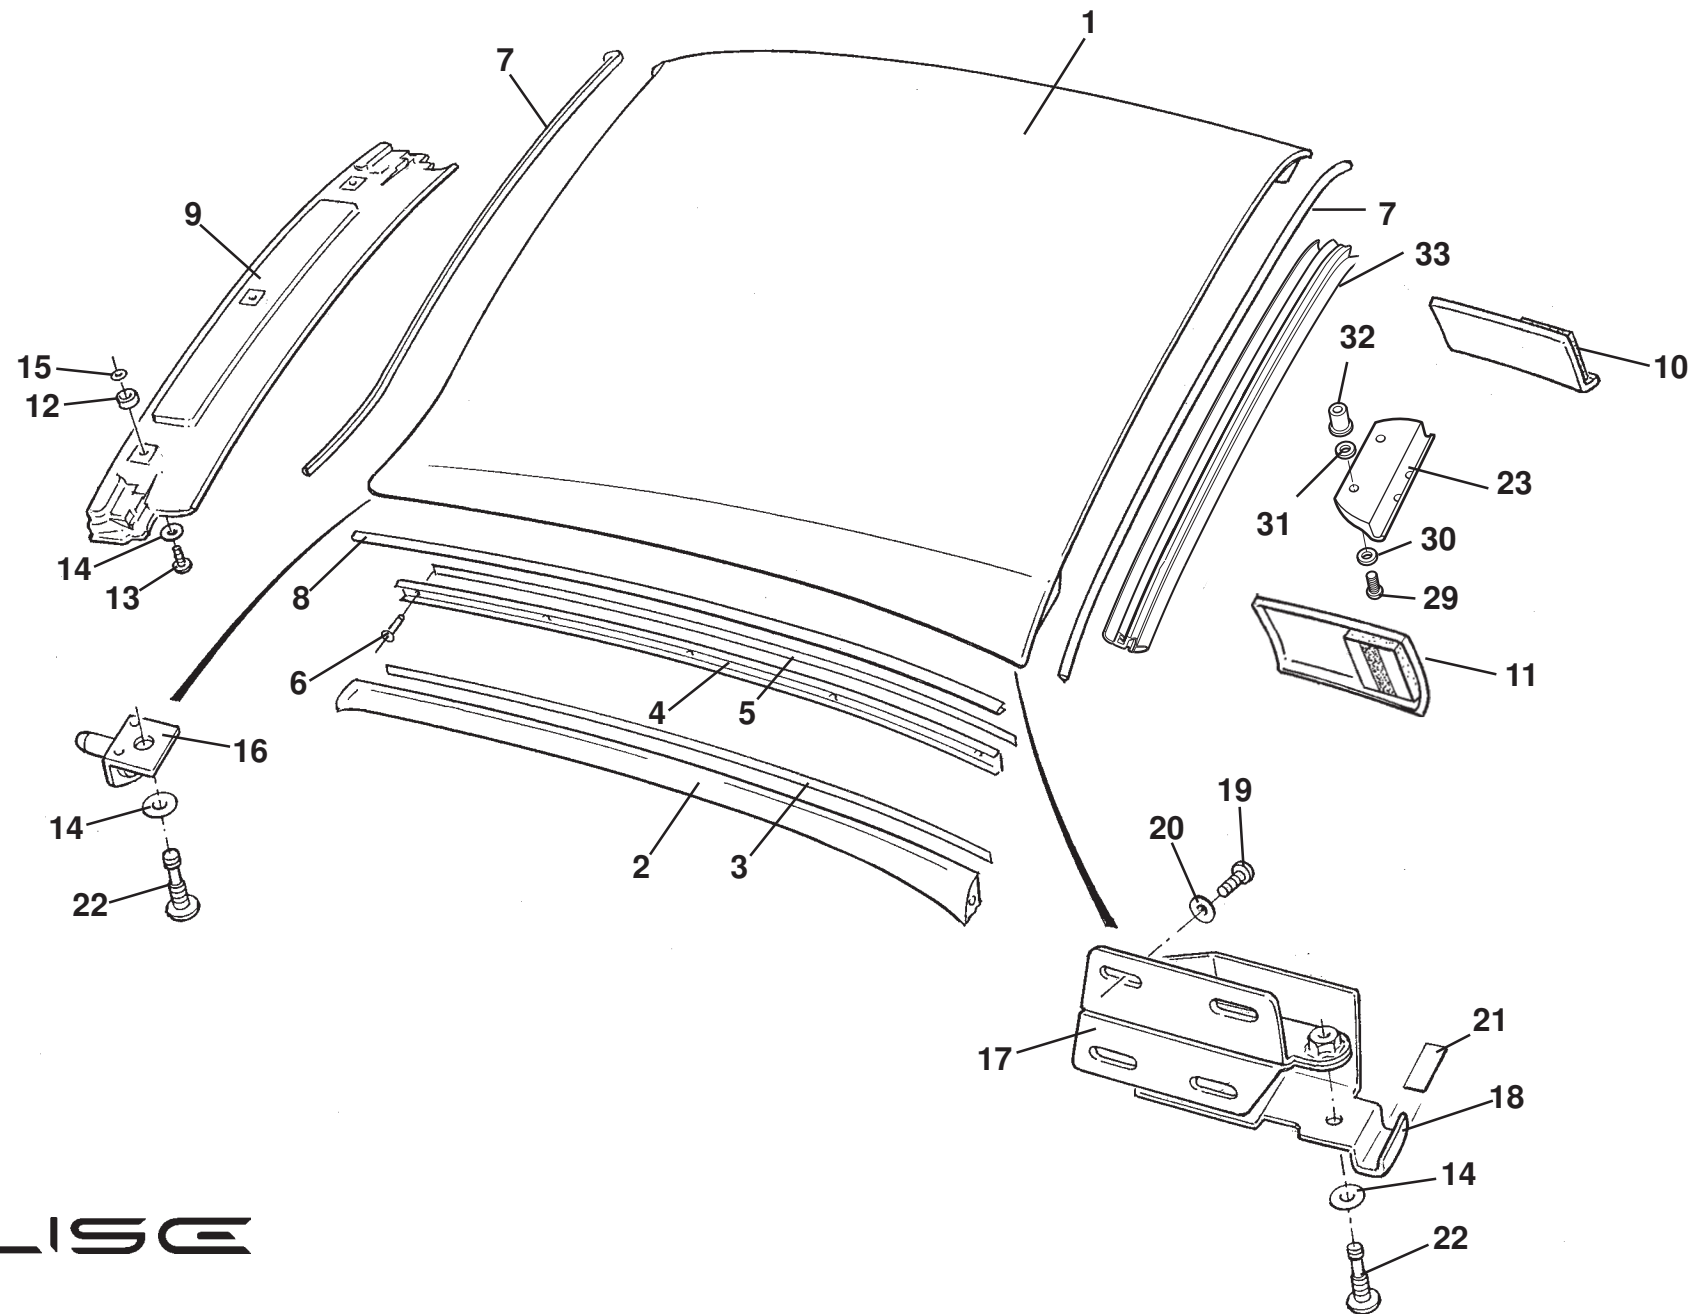

---

**Function Code 12.03x Grilles and Louvres, Exige**

<u>Dep</u>	<u>Part Description</u>	<u>Remarks</u>	<u>Option</u>	<u>Part Number</u>	<u>Qty</u>
39	Screw, M6 x 10, hex. hd., vane to clamshell		Cup 260, 2010 MY	<b>A075W1026Z</b>	2
40	Screw, M6 x 16, hex. hd., vane to clamshell		Cup 260, 2010 MY	<b>A075W1028Z</b>	2
41	Screw No.6 x .75" flg pozi blk, RTM grilles			<b>A075W5028F</b>	22
42	Captive Nut, RTM grilles			<b>A120W3186F</b>	22