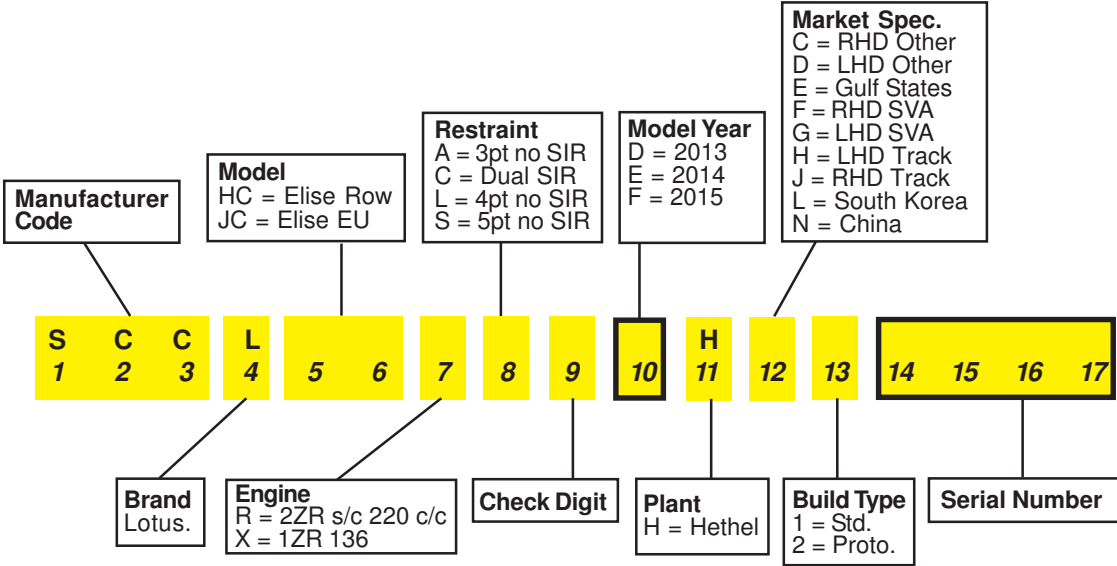

2013 M.Y. serial no. 0276 onwards

ELISE

Updated 4th April 2013