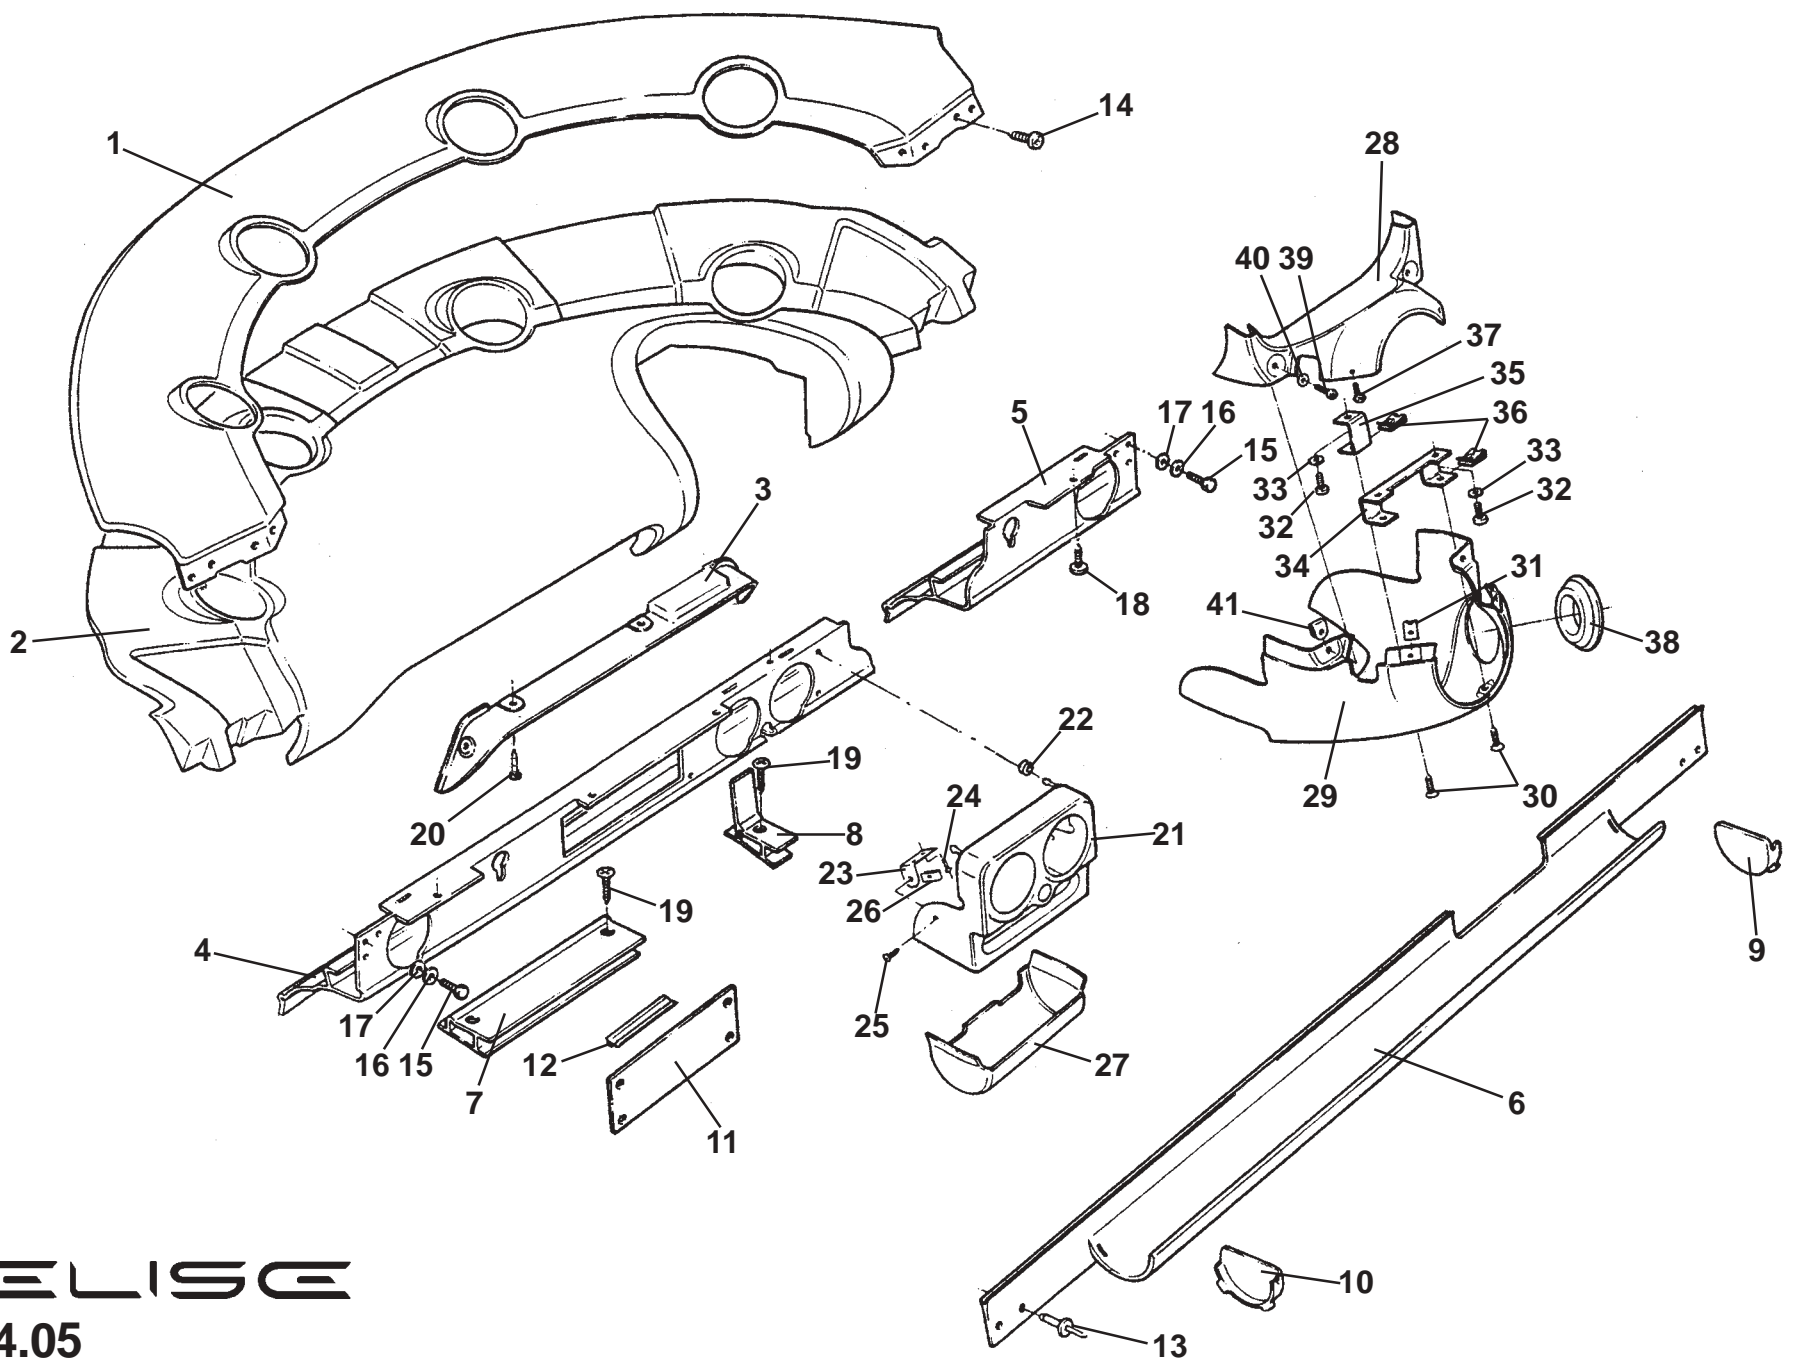

**ELISE**

Function Code: 14.01a, Page: 2

*Updated 3rd February 2014*

---

**Function Code 14.01a Pedal Box, Pedals, Electronic Throttle Control**

<u>Dep</u>	<u>Part Description</u>	<u>Remarks</u>	<u>Option</u>	<u>Part Number</u>	<u>Qty</u>
32	Potentiometer, clutch	For cruise control	Elise 2011 MY, 1ZR, 2ZR	<b>A132J0107H</b>	1
33	Bracket/Stop Assembly, potentiometer mounting	For cruise control	Elise 2011 MY, 1ZR, 2ZR	<b>A120Q0012F</b>	1
34	Screw, M4 x 10, cap hd., potentiometer to bracket	For cruise control	Elise 2011 MY, 1ZR, 2ZR	<b>A126W5320F</b>	1
35	Pop Rivet, bracket to pedal box	For cruise control	Elise 2011 MY, 1ZR, 2ZR	<b>A132W6024F</b>	2
36	Switch & Bracket Assembly	See Service Bulletin 2007/13a	Canada	<b>C121M0034F</b>	1
37	Rubber Buffer, pedal box			<b>A120J6009S</b>	2
38	Rivet, pedal pads			<b>A075W6094Z</b>	6
39	Brake TMC Plate			<b>A116J0041H</b>	1