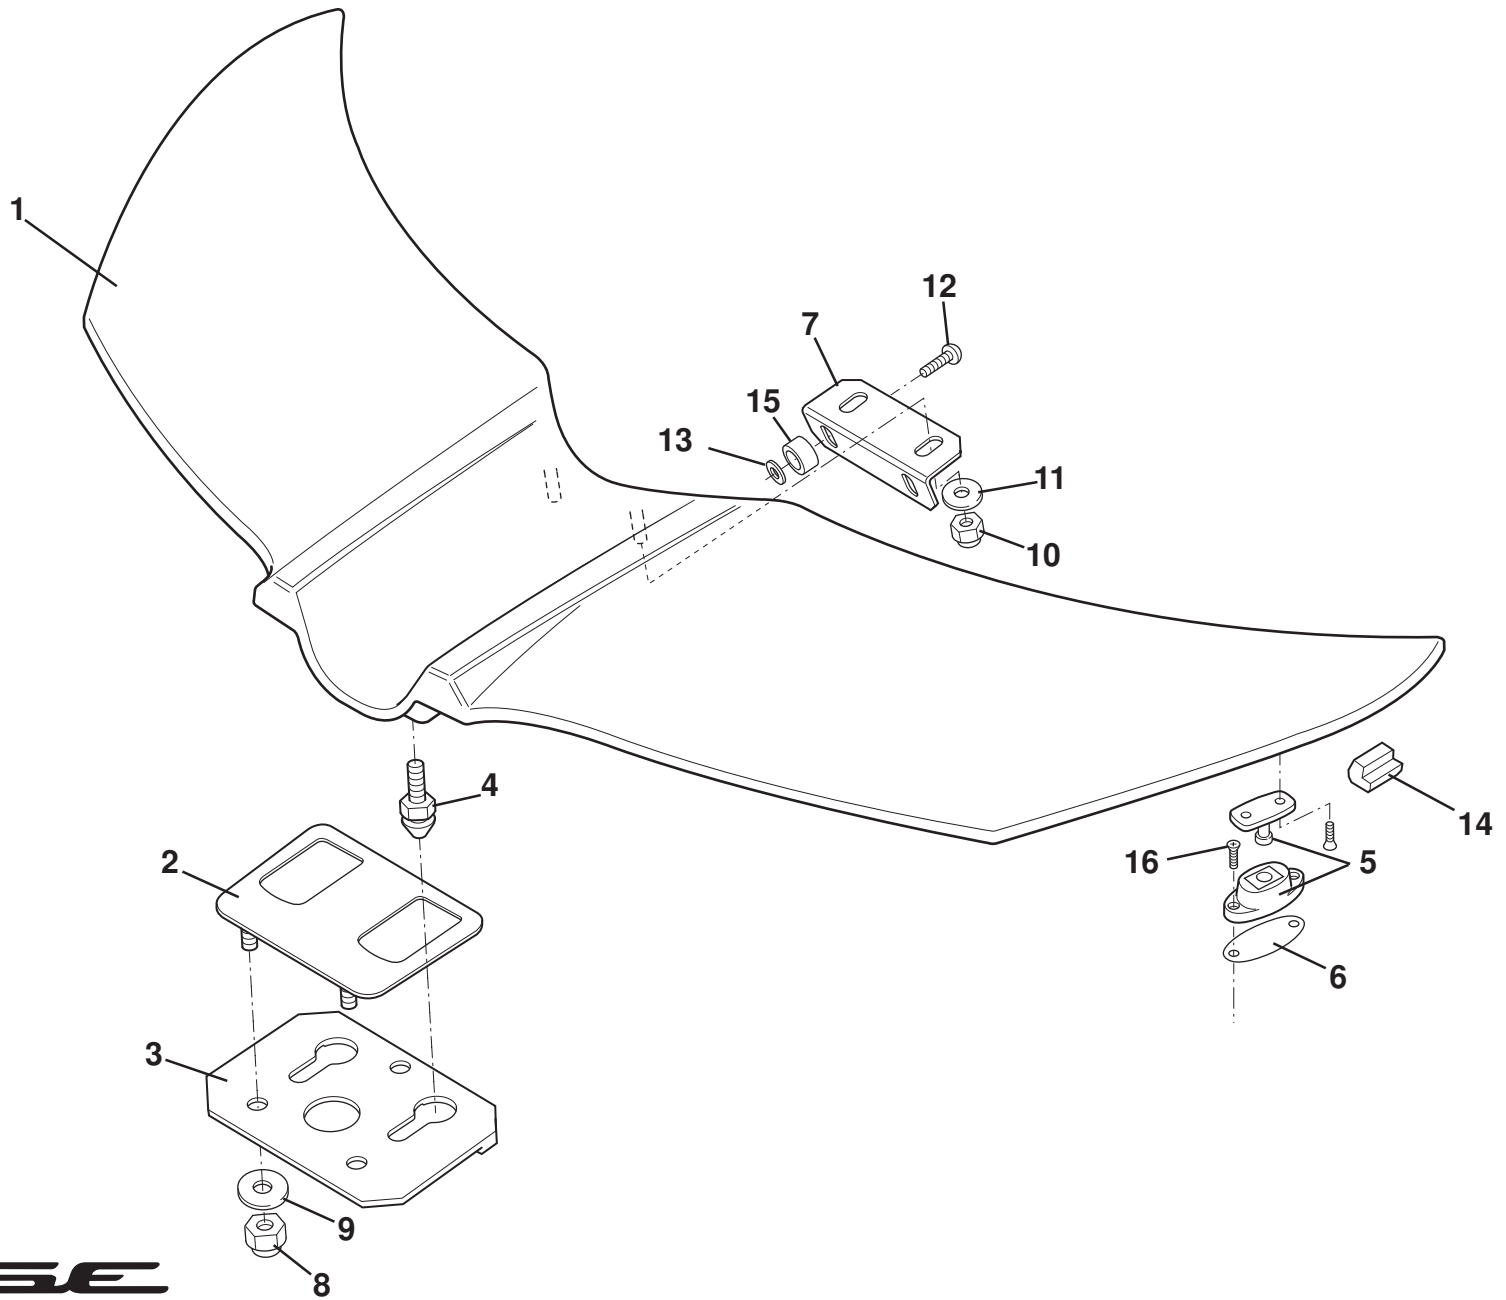

ELISE
10.09b

Updated 1st October 2013

Service Parts List **ELISE**

Function Code 10.09b Front Services Access Panel, Elise 2011 MY

<u>Dep</u>	<u>Part Description</u>	<u>Remarks</u>	<u>Option</u>	<u>Part Number</u>	<u>Qty</u>
01	Access Panel, front		Primed	A120B0321J	1
02	Stud Plate, access cover			A120B0345F	1
03	Plate, access cover mounting			B120B0297F	1
04	Pin, panel locating			A120B0342F	2
05	Mounting Block Assembly			A120B0325F	2
06	Shim, 1.5mm, mounting block to clamshell			A120B0323F	As req.
07	Bracket, access cover rear			A120B0308F	1
08	Nyloc Nut, M6, plate fixing			A075W3009Z	2
09	Washer, flat, M6 x 15 x 1.5 s/s blk , plate fixing			A082W4133F	2
10	Nyloc Nut, M5, bracket to panel			A075W3008Z	2
11	Washer, flat, M5 x 19 x 1.4 s/s blk, bracket to panel			B082W4107F	2
12	Screw, M6 x 30, s/s btn hd blk, cover to clamshell			A132W5026F	2
13	Retaining Washer, screw			A120B0310F	2
14	Buffer Rubber, access panel front clam			A120B0347F	2
15	Collar M6			A120B0309F	2
16	Screw M4 x 20 pozi csk			A100W5156F	8

ELISE

Function Code: 10.09b, Page: 1

Updated 1st October 2013