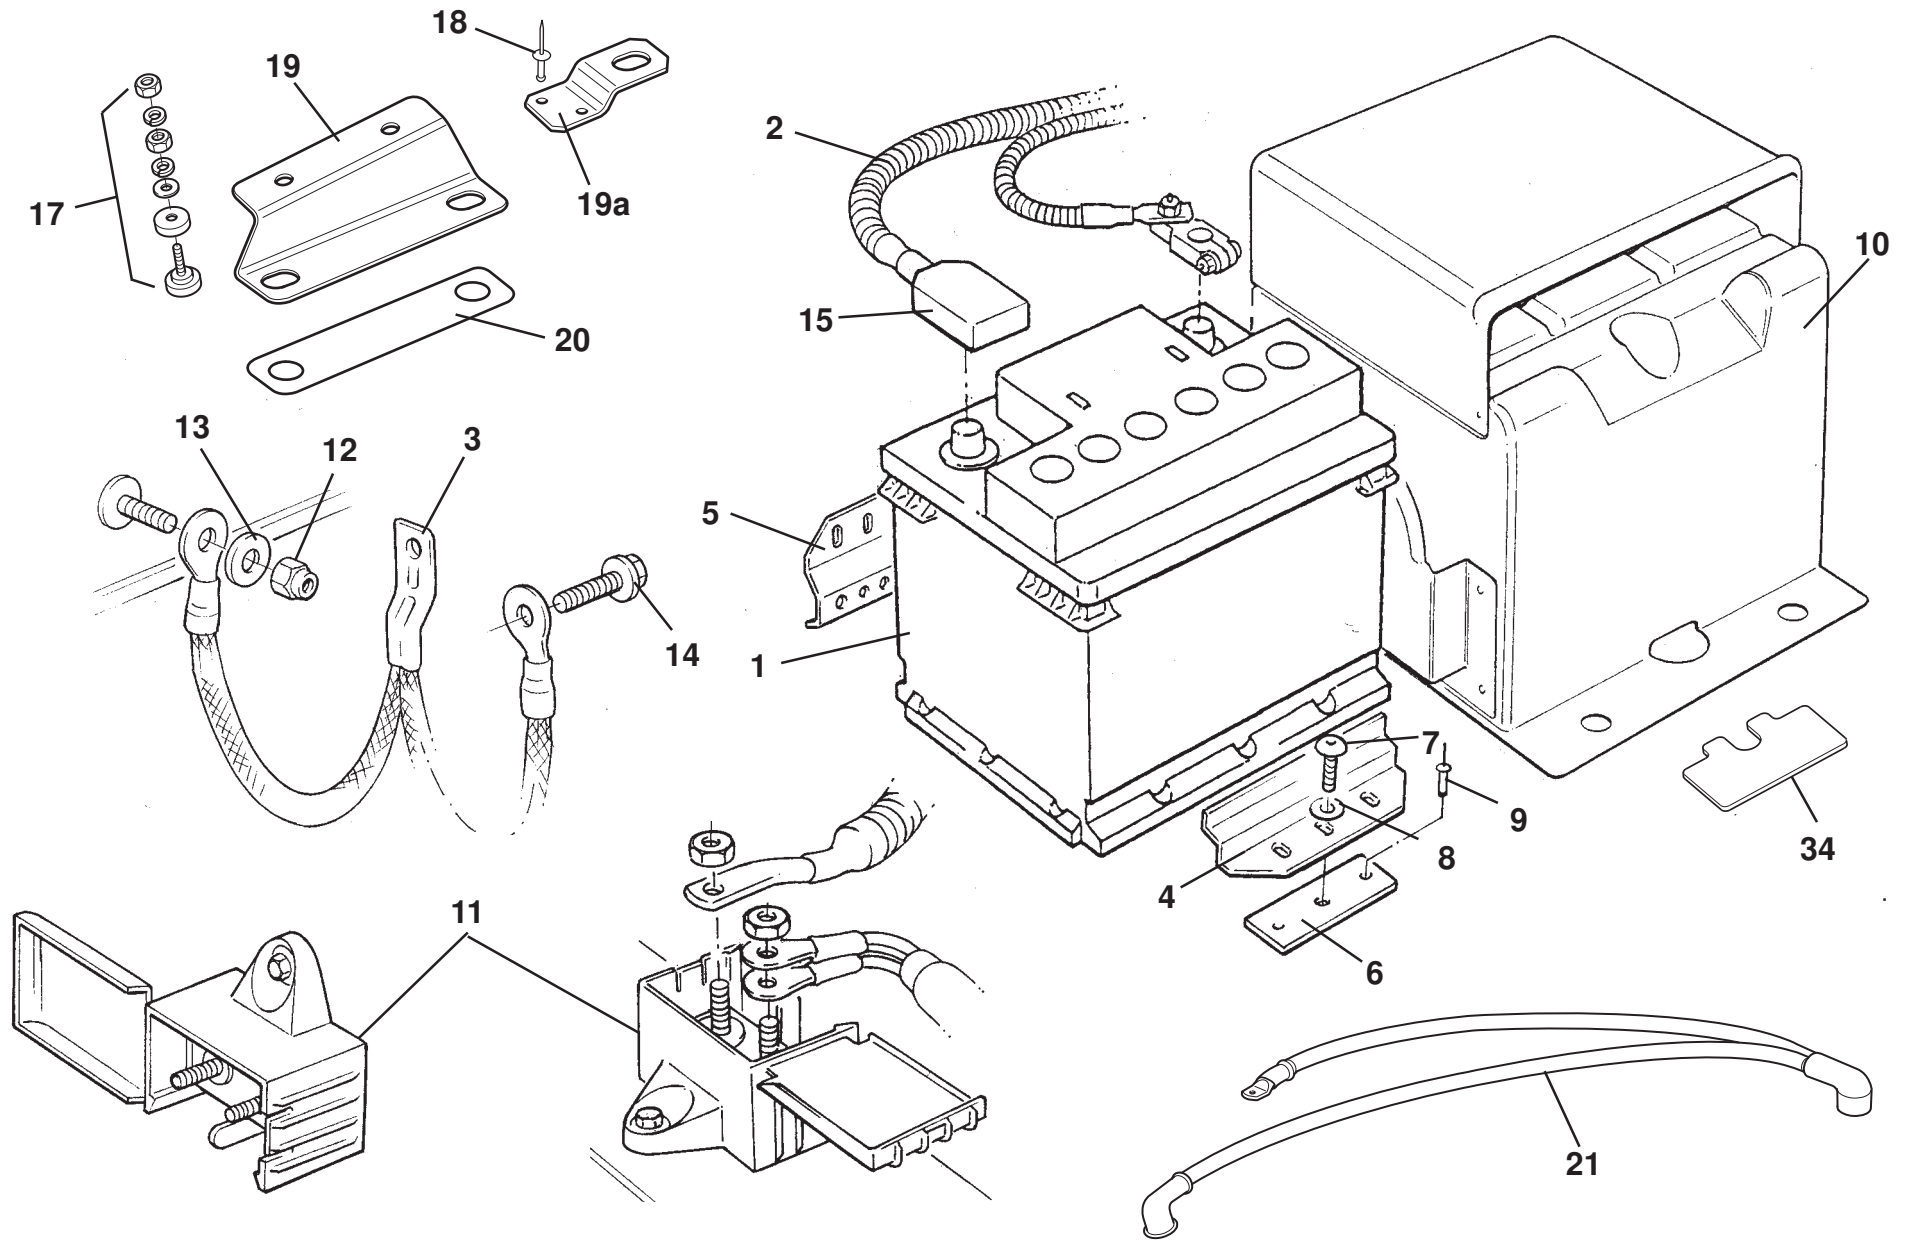

**Function Code 17.27 In Car Entertainment**

<u>Dep</u>	<u>Part Description</u>	<u>Remarks</u>	<u>Option</u>	<u>Part Number</u>	<u>Qty</u>
06	Co-axial Cable, antenna, analogue			<b>A120M0019F</b>	1
06a	Co-axial Cable, antenna, DAB	Can also be used with Analogue Radio's		<b>A120M0022F</b>	1
07	Blanking Plug, engine cover unused aerial hole			<b>A117U6010F</b>	1
07a	Grommet, co-axial cable	Not illustrated, for item 6		<b>A116W6733F</b>	1
08	iPod Adaptor, Alpine KCE-422i	For use with Alpine CDE-9872RM		<b>A120M6024F</b>	1
08a	iPod Adaptor, Alpine KCE-433i	Not illus. For use with Alpine CDE-101RM, CDE-111RM & CDE-102		<b>A120M6041F</b>	1
09	iPod Holder, foam			<b>A120U0094F</b>	1
10	Tape, 3M Superbound 396, antenna to clamshell	Not illus. sold per roll (32M)		<b>A120M6007V</b>	As req.
11	Blanking Panel, front speakers		Elise Club Racer '11 MY, Exige Club Racer	<b>A120U0174F</b>	2
12	Screw, No.8, blanking panel fix.			<b>A075W5050Z</b>	8
13	Blanking Panel, rear speakers			<b>A122U0041K</b>	2
13a	Blanking Panel, rear speakers		Elise Club Racer '11 MY, Exige Club Racer	<b>A117U0312F</b>	2
14	Screw, No.6 x 0.75", blanking panel fix.			<b>A075W5028Z</b>	8
15	Spire Nut, No.8, blanking panel fix.			<b>A075W6016Z</b>	8