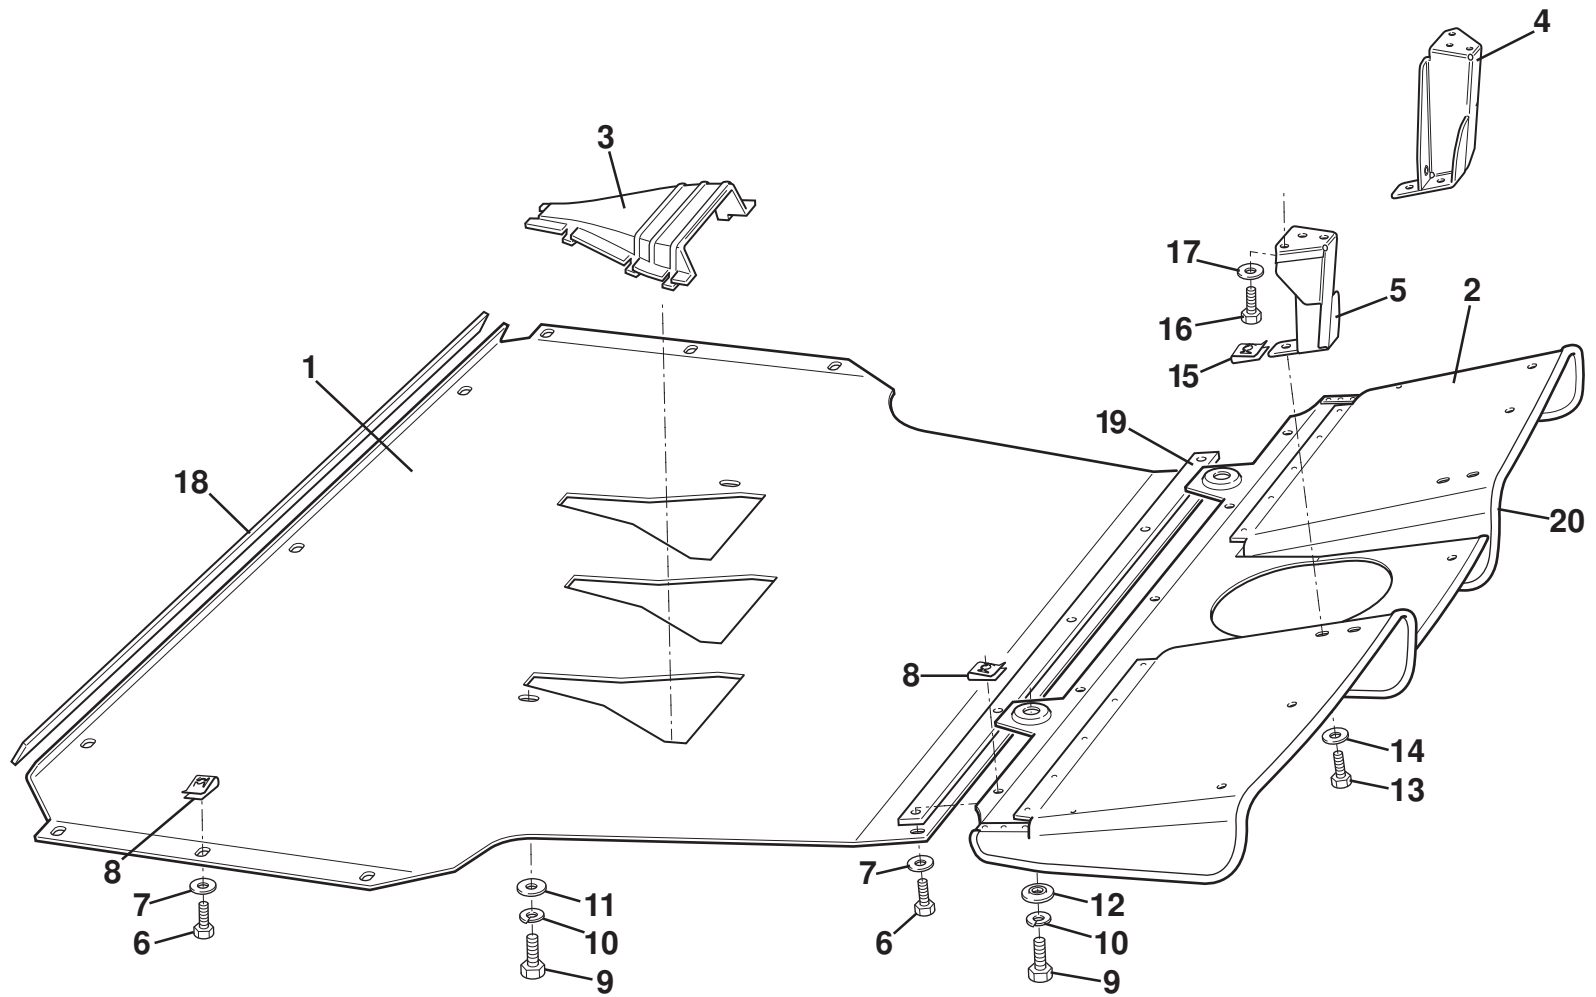

ELISE

10.25a

Updated 19th December 2010

Service Parts List **ELISE**

Function Code 10.25a Undertray & Diffuser, Elise 2011 MY

<u>Dep</u>	<u>Part Description</u>	<u>Remarks</u>	<u>Option</u>	<u>Part Number</u>	<u>Qty</u>
01	Undertray Assembly, silver	Incl. NACA ducts & edging strips		A120A0165J	1
01a	Undertray Assembly, black	Incl. NACA ducts & edging strips		A120A0167J	1
02	Diffuser Assembly, silver			A120A0159J	1
02a	Diffuser Assembly, black			A120A0162J	1
03	NACA Duct, clip in type			A116A0143F	3
04	Bracket, diffuser support, RH			A120A4016F	1
05	Bracket, diffuser support, LH			A120A4015F	1
06	Screw, M5 x 16, hex. hd. S/S, undertray fixing	Silver undertray		A111W1163F	11
06a	Screw, M5 x 16, hex. hd.S/S black, undertray fixing	Black undertray		A126W1214F	11
07	Washer, flat, 3/16" x 0.75", S/S, undertray fixing	Silver undertray		B075W4009Z	11
07a	Washer, flat, M5 x 19 x 1.4, S/S black, undertray fixing	Black undertray		B082W4107F	11
08	Spire Nut, M5, undertray fixing			B100W6372F	11
09	Screw, M8 x 25, hex. hd., undertray & diffuser fixing			A111W1156F	4
10	Washer, spring, M8, undertray & diffuser fixing			A075W4036Z	4
11	Washer, flat, M8 x 25 x 1.4, undertray fixing			A075W4021Z	2
12	Spacer, screw to diffuser			A120A0121F	2
13	Screw, M5 x 16, hex. hd., diffuser to bracket	Silver diffuser		A111W1163F	4
13a	Screw, M5 x 16, hex. hd.S/S black, undertray fixing	Black diffuser		A126W1214F	4

ELISE

Function Code: 10.25a, Page: 1

Updated 19th December 2010