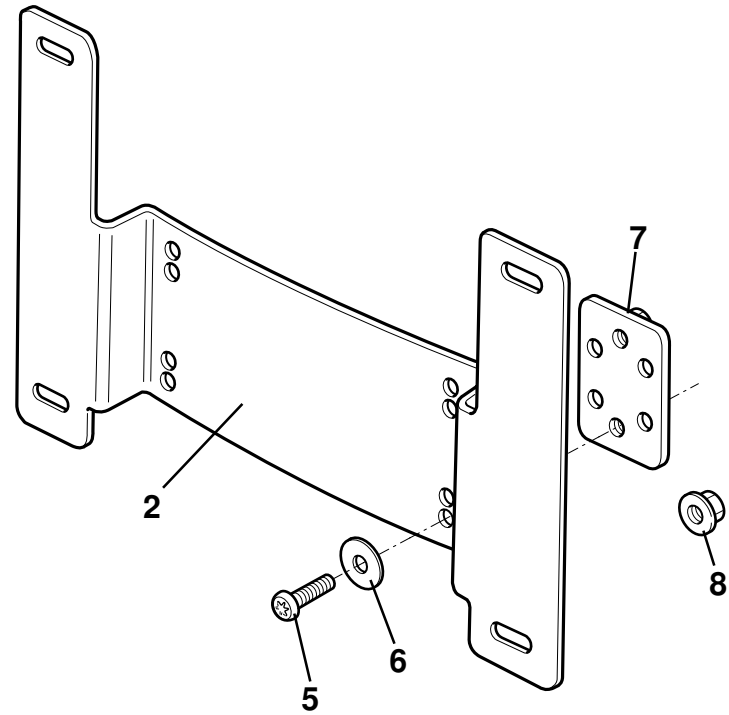

ELISE
12.07

Service Parts List **ELISE**

Function Code 12.07 Licence Plate Mountings

<u>Dep</u>	<u>Part Description</u>	<u>Remarks</u>	<u>Option</u>	<u>Part Number</u>	<u>Qty</u>
01	Licence Plate Plinth, front		Japan only	A117B0410F	1
02	License Plate Plinth, front, federal	Screw type fixing	USA/Canada	A121U0170F	1
02a	License Plate Plinth, front, federal	Not illustrated, stud type fixing*	USA/Canada	B121U0001F	1
02b	License Plate Plinth, front, federal	Not illustrated,	Exige	A128B0287F	1
03	Nyloc Nut, M6, thin, plinth to clamshell	4 off, USA	Japan + USA stud type	A907E6285F	2
04	Washer, flat, M6 x 25, x 1.4, plinth to clamshell	4 off, USA	Japan + USA stud type	B075W4017Z	2
05	Screw, M6 x 16, pan, torx hd. S/S, plinth & plate fixing	4 off for rear plate mounting	USA/Canada	A117W2213F	12
06	Washer, flat, M6 x 15 x 1.5, S/S black, plinth to clamshell		USA/Canada	A082W4133F	4
07	Nutplate, M6, plinth to splitter panel	For bonding in place	Exige, USA/Canada	A121B0119F	2
08	Nut, M6, flange, whiztight, plinth to clamshell		Elise, USA/Canada	A121W3196F	4

*When obsolete, replaced by A121U0170F, so need to also order 4x item 5 & 6 as this does not come with studs and item 7 if required.