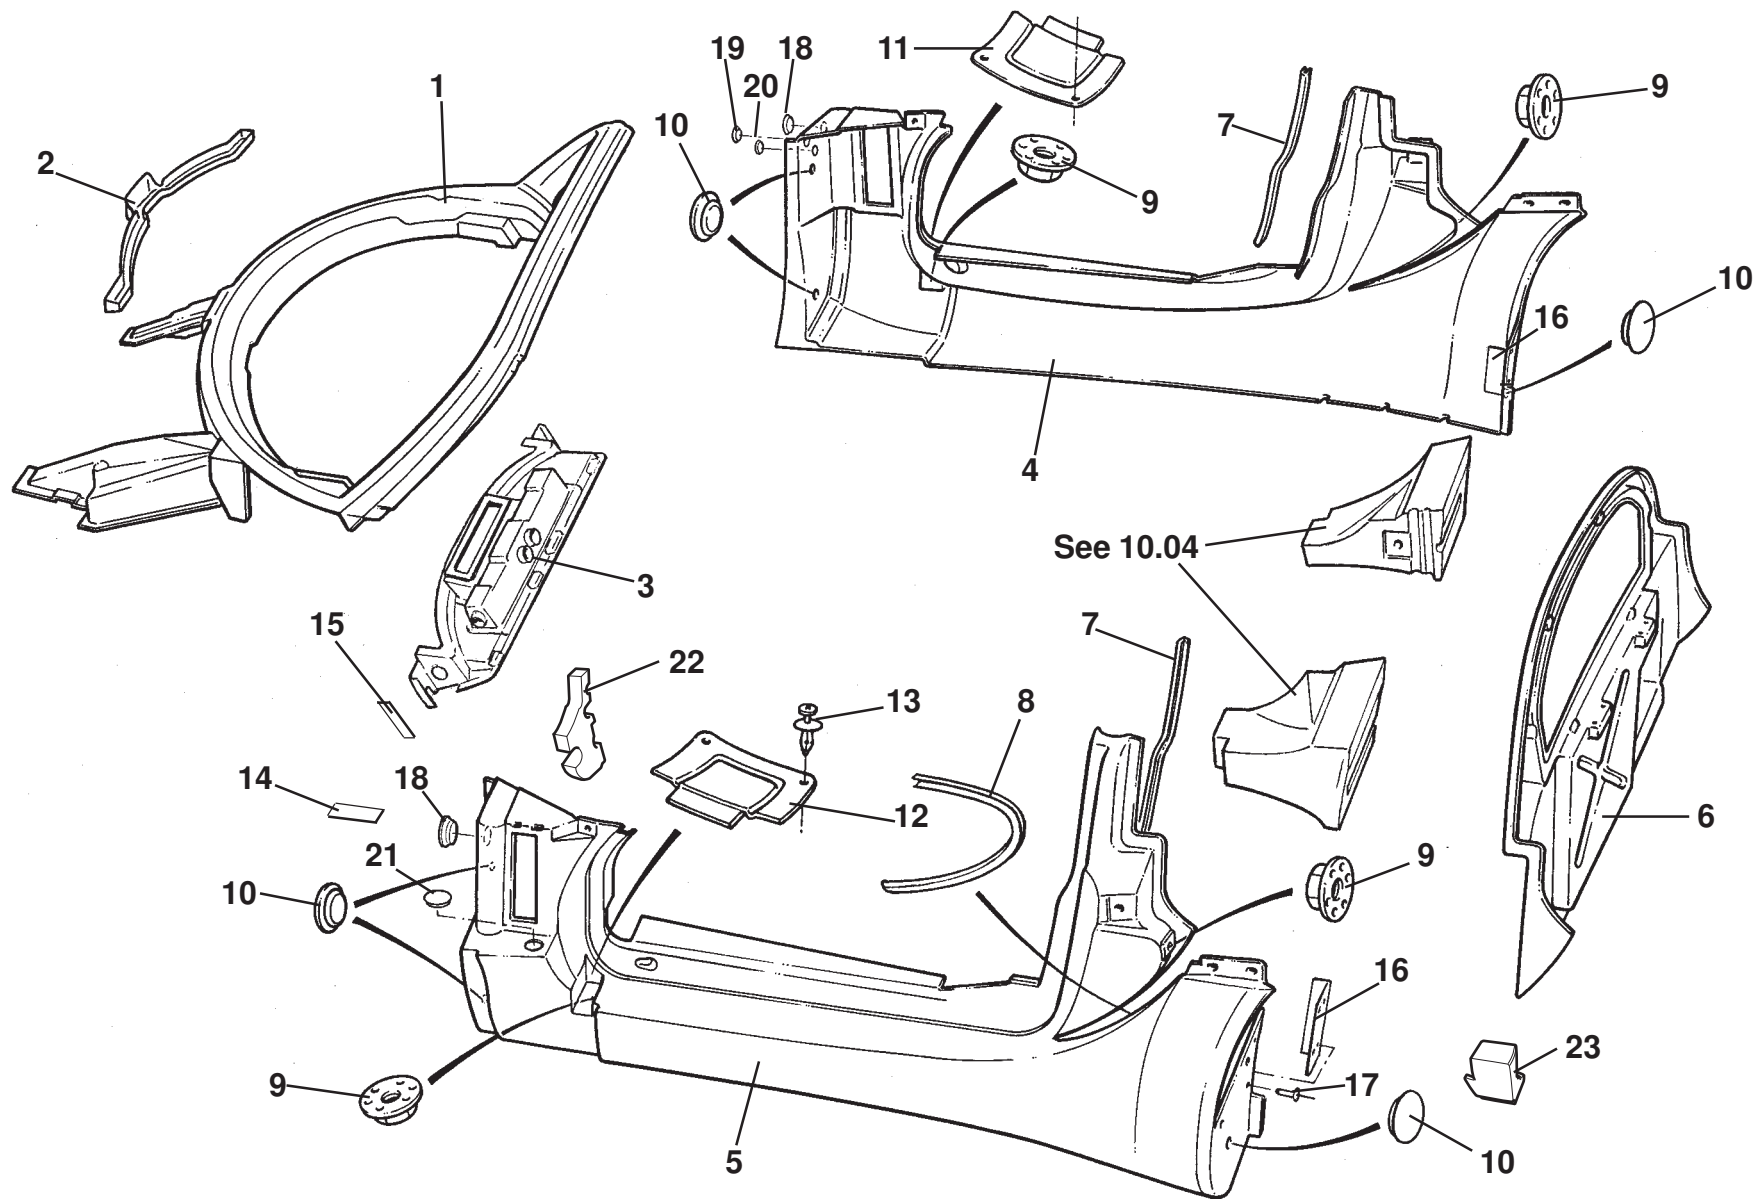

ELISE

10.02a

Updated 16th July 2012

Service Parts List **ELISE**

Function Code 10.02a Body: Sill Panels, Windscreen Frame & Rear Bulkhead

<u>Dep</u>	<u>Part Description</u>	<u>Remarks</u>	<u>Option</u>	<u>Part Number</u>	<u>Qty</u>
01	Windscreen Frame Assembly		Painted	A116B0148K	1
02	Gutter, windscreen frame		Elise	B117B0153F	1
02a	Gutter, windscreen frame		Exige	A122B0014F	1
02b	Gutter, windscreen frame		Elise 2011 MY	B120B0322F	1
03	Baffle Panel/FLV Plenum Assembly			A120B0117F	1
04	Sill Panel, RH		Elise, A120B0050K R/B	C120B0050K	1
04a	Sill Panel, RH		Exige	A122B0210K	1
04b	Sill Panel, RH		Elise 2ZR	A120B4132K	1
05	Sill Panel, LH		Elise, A120B0051K R/B	C120B0051K	1
05a	Sill Panel, LH		Exige	A122B0211K	1
05b	Sill Panel, LH		Elise 2ZR	A120B4131K	1
06	Rear Bulkhead		B120B0052F R/B	C120B0052F	1
06a	Rear Bulkhead, Exige, '10 MY		Cup 260 '10 MY	A128B0154F	1
06b	Rear Bulkhead GCC		Gulf States	A128B0195K	1
07	Edge Finisher, 'B' post, smooth			A117U0462F	2
08	Edge Finisher, side intake, smooth			A117U0463F	2
09	Captive Nut, M8, big hd.			A111W6592F	18
10	Blanking Grommet, 12.5mm			A100B6163F	1

ELISE

Function Code: 10.02a, Page: 1

Updated 27th february 2013