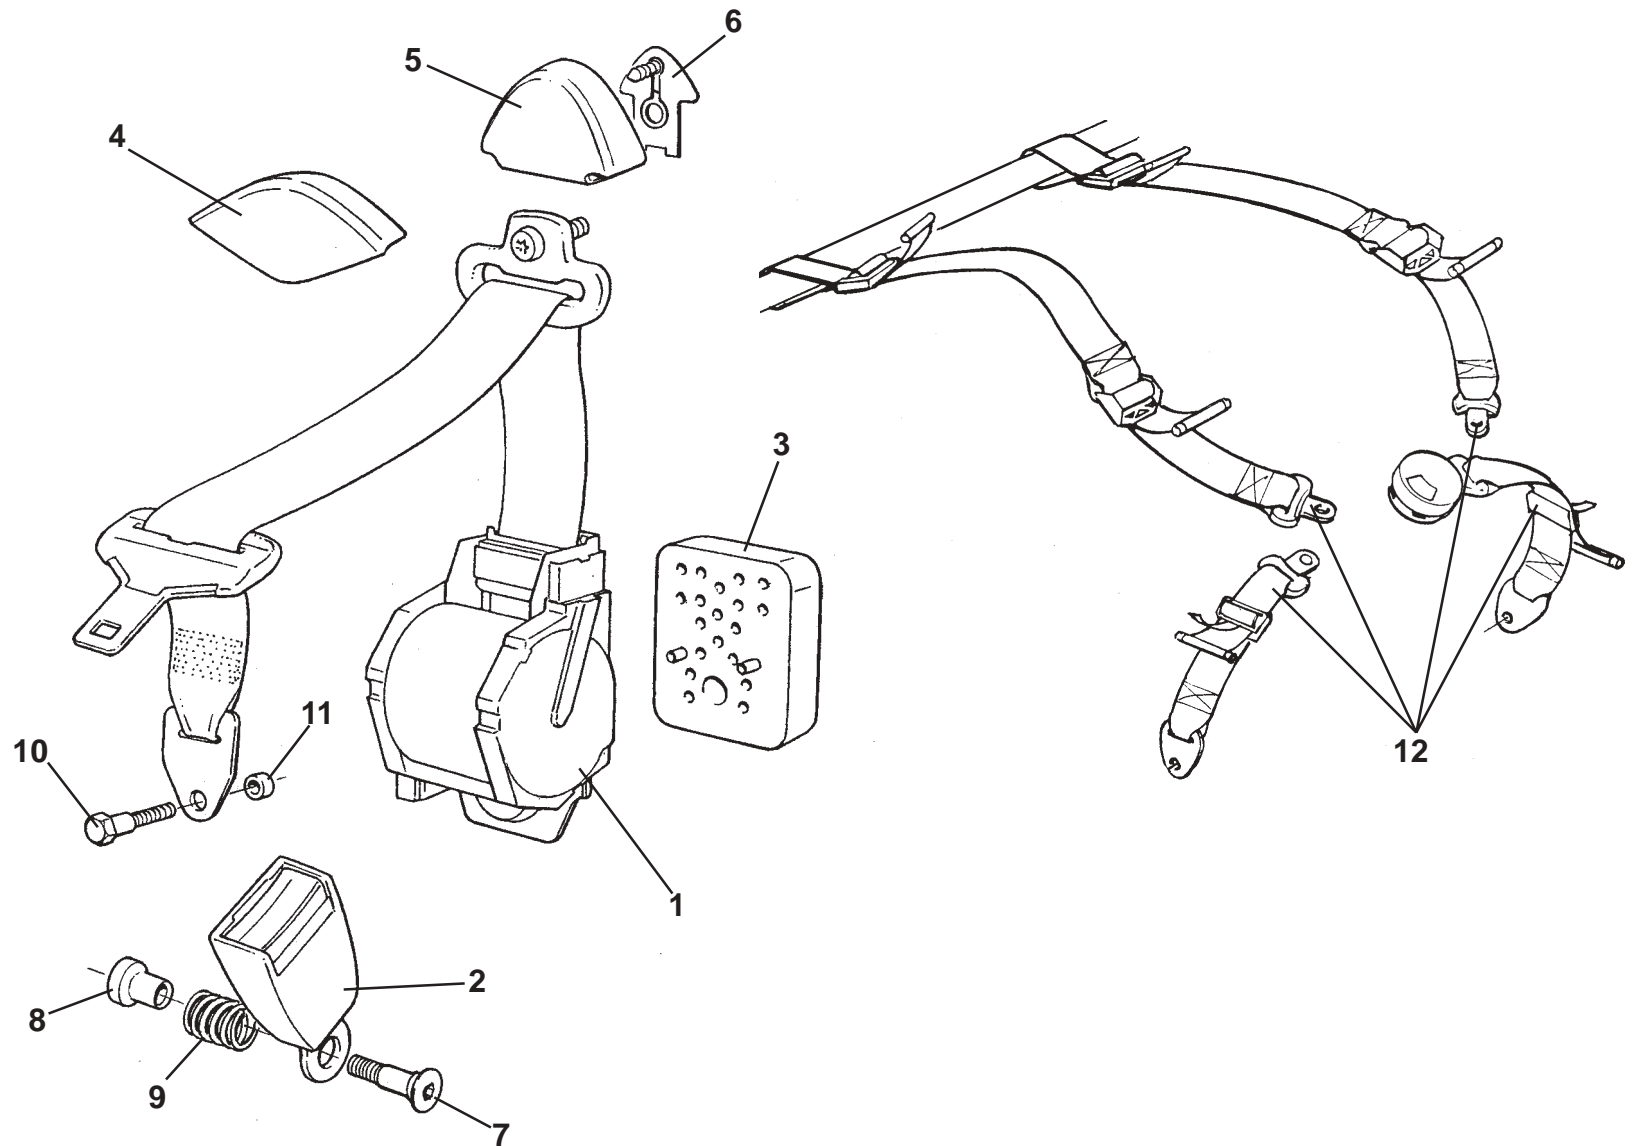

ELISE
13.27

Service Parts List **ELISE**

Function Code 13.27 Seat Belts, front

<u>Dep</u>	<u>Part Description</u>	<u>Remarks</u>	<u>Option</u>	<u>Part Number</u>	<u>Qty</u>
01	Seat Belt Assembly, retractor	Non-airbag	Euro, prior '08 MY	B120B0024F	2
01a	Seat Belt Assembly, retractor, airbag, driver		Twin airbag cars	B121B0013F	1
01b	Seat Belt Assembly, retractor, airbag, passenger		Twin airbag cars	B121B0014F	1
02	Buckle, seat belt		Common	A120B0026F	2
02a	Buckle, seat belt, switched	With lead and connector	Japan + airbag driver	A120B0025F	2
03	Spacer Block, belt to bracket	Non-airbag	Euro, prior '08 MY	A117U0422F	2
03a	Spacer Block, belt to bracket		Twin airbag cars	A121U0008F	2
04	Cover, upper anchorage	Non-airbag	Euro, prior '08 MY	A117U6014F	2
04a	Cover Assembly, upper anchorage	Not illus., USA Exige also	Euro airbag, '08 MY	A116U6007S	2
05	Cover Assembly, upper anchorage	With foam insert	USA/Canada	A121U0110J	1
06	Backplate Assembly, cover retaining	Includes fir tree fixing	USA/Canada	A121U0148K	2
07	Bolt, 7/16" UNF, csk., skt., hd., seat belt buckle			B121W2209F	2
08	Spacer, stepped, seat belt buckle			A121B0045F	2
09	Spring, seat belt buckle			A111U6016F	2
10	Bolt, shoulder, 7/16", seat belt fixing			B121W2210F	2
11	Spacer, 19.0 dia. x 12.5mm, seat belt fixing			A121W6782F	2
12	Harness, 4 point seat belt, RH	See Service Bulletin 2004/24	Exige option	A122V0050F	1
12a	Harness, 4 point seat belt, LH	See Service Bulletin 2004/24	Exige option	A122V0049F	1

ELISE

Function Code: 13.27, Page: 1

Updated 21st November 2011