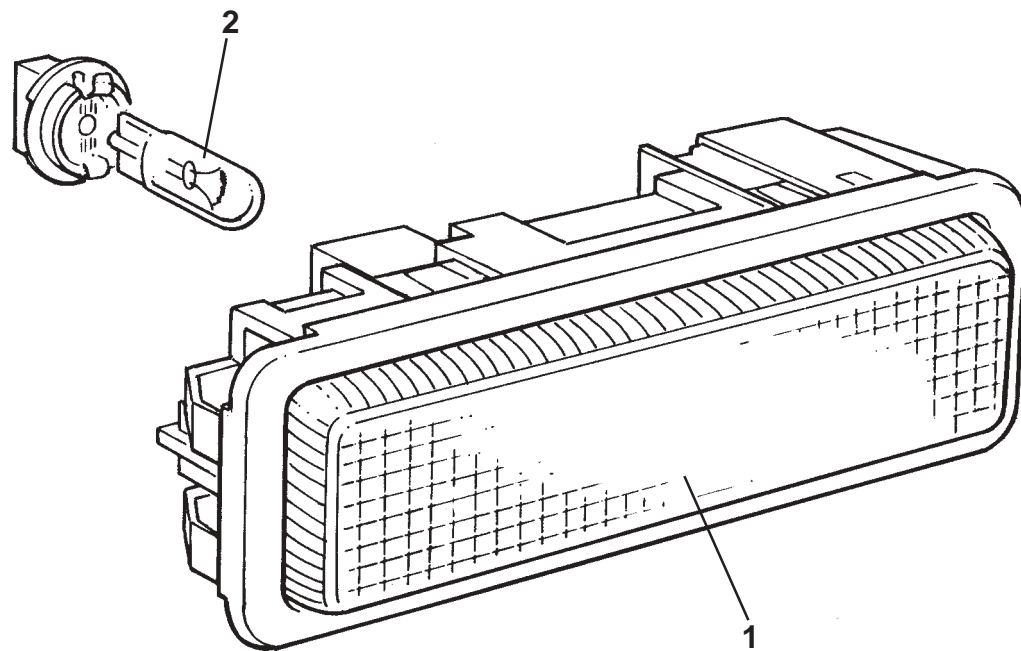

**ELISE**

Function Code: 17.13a, Page: 1

*Updated 27th february 2013*

---

**Function Code 17.13a Headlamps, Elise 2011 MY**

<u>Dep</u>	<u>Part Description</u>	<u>Remarks</u>	<u>Option</u>	<u>Part Number</u>	<u>Qty</u>
10	Shim 9 x 28 x 3			A124B0255F	1
10a	Shim 9 x 28 x 1 C type			B124B0257F	3
11	Bolt M6 x 40 hex flg			A132W2019F	1
12	Spacer, lamp mounting			A120B0390F	1