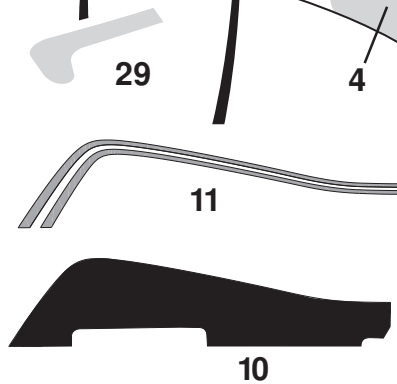

ELISE
12.05a

Updated 1st May 2014

Service Parts List **ELISE**

Function Code 12.05a Decals, Badges & Protective Film, Elise 2011 MY

<u>Dep</u>	<u>Part Description</u>	<u>Remarks</u>	<u>Option</u>	<u>Part Number</u>	<u>Qty</u>
01	Nose Badge, Lotus logo			A117U0170F	1
01a	Nose Badge, Lotus logo black/silver	RGB logo painted on rear clam	RGB special edition	A120U0169F	1
02	Badge, L O T U S, 'raised chrome' letters	On rear transom		A124B0326F	1
02a	Decal 'LOTUS'	Transom panel	Elise Club Racer '11 MY	A120B0452F	1
03	Badge, Elise, 'chrome'	On rear clam		A120U0150F	1
04	Film, sill protection, clear, LH			A117B0707F	1
04a	Film, sill protection, clear, RH			A117B0706F	1
05	Decal 'R', black, silver shadow	On rear clam	Elise R	A120B0377F	1
05a	Decal 'R', silver, black shadow	On rear clam	Elise R	A120B0376F	1
06	Decal 'SC', black, silver shadow	On rear clam	Elise SC	A120B0375F	1
06a	Decal 'SC', silver, black shadow	On rear clam	Elise SC	A120B0374F	1
07	Identification Plaque	Not available	RGB special edition	A120U0170F	1
08	Decal, chequered	LH door inner	Elise Club Racer '11MY', Exige Club Racer '12MY'	A120U0177F	1
08	Decal, chequered	LH door inner	Elise Club Racer '11MY', Exige Club Racer '12MY'	A120U0177F	1
08a	Decal, chequered	RH door inner	Elise Club Racer '11MY', Exige Club Racer '12MY'	A120U0176F	1
09	Decal Strip	LH door	Elise Club Racer '11MY', Exige Club Racer '12MY'	A120U0179F	1

ELISE

Function Code: 12.05a, Page: 1

Updated 1st May 2014