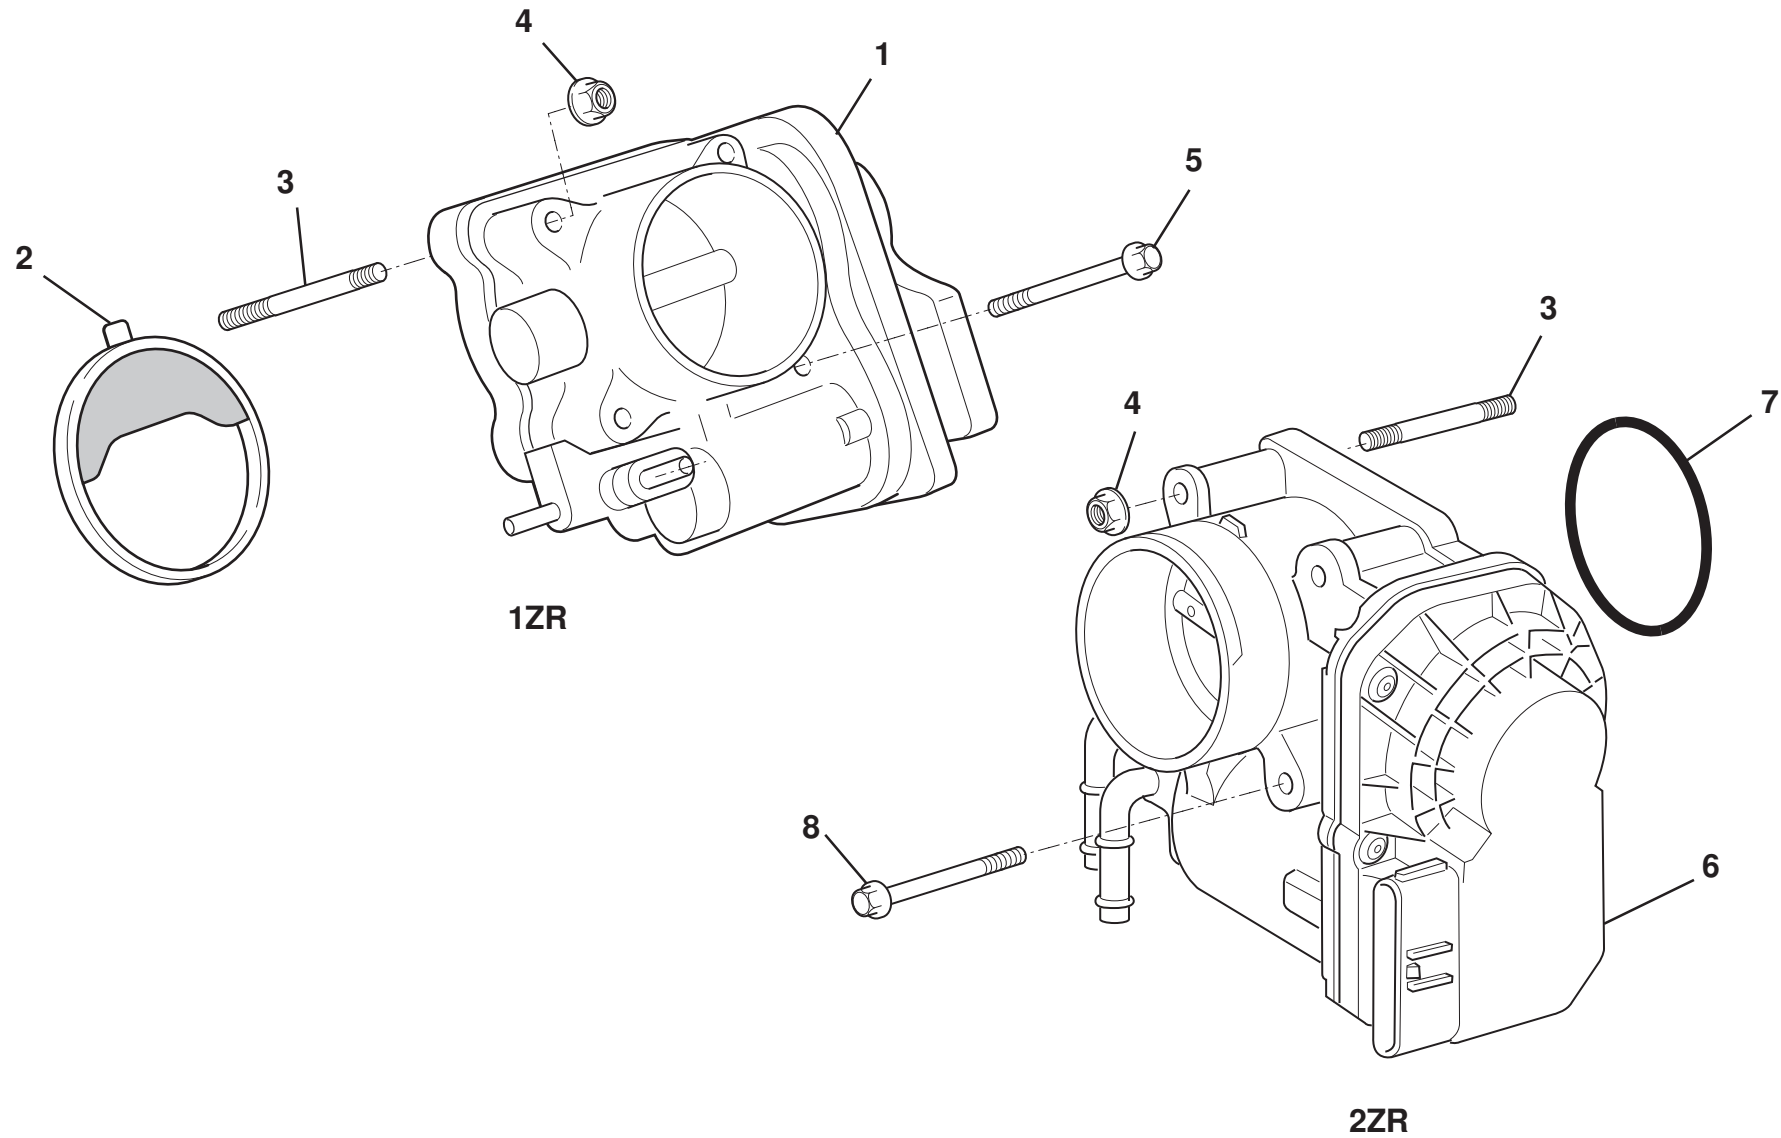

**ELISE**

Function Code: 42.04, Page: 1

*Updated 1st February 2011*

---

**Function Code 42.04 Throttle Body, Mechanism & IAC Valve**

<u>Dep</u>	<u>Part Description</u>	<u>Remarks</u>	<u>Option</u>	<u>Part Number</u>	<u>Qty</u>
16	Bolt, M8 x 30, flg. hd., stay to manifold		Elise S, '07 MY on	<b>A131E6184S</b>	1
17	Gasket, throttle body to adaptor		Elise S, '07 MY on	<b>A131E6003H</b>	1
18	Bolt, idle air control valve		Prior to '06 MY	<b>A132E6506S</b>	3