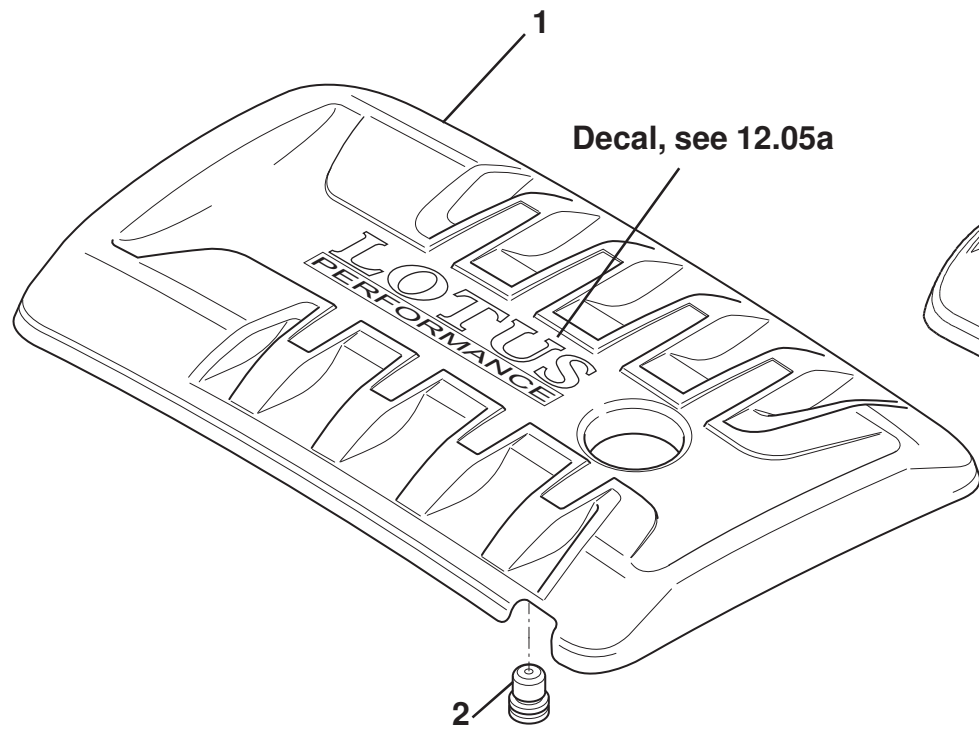

ELISE

10.13a

Updated 6th June 2012

Service Parts List **ELISE**

Function Code 10.13a Engine Compartment Cover, Elise 2011 MY, 1ZR, 2ZR

<u>Dep</u>	<u>Part Description</u>	<u>Remarks</u>	<u>Option</u>	<u>Part Number</u>	<u>Qty</u>
01	Engine Cover Panel		1ZR	A120B0256F	1
02	Isolator, cover mounting	For fixings see, 40.07e , 42.07e & 4209b	1ZR, 2ZR	B120B0291F	4
03	Engine Cover Panel	For fixings see, 40.07e , 42.07e & 4209b	2ZR	A120E0167F	1

ELISE

Function Code: 10.13a, Page: 1

Updated 27th february 2013