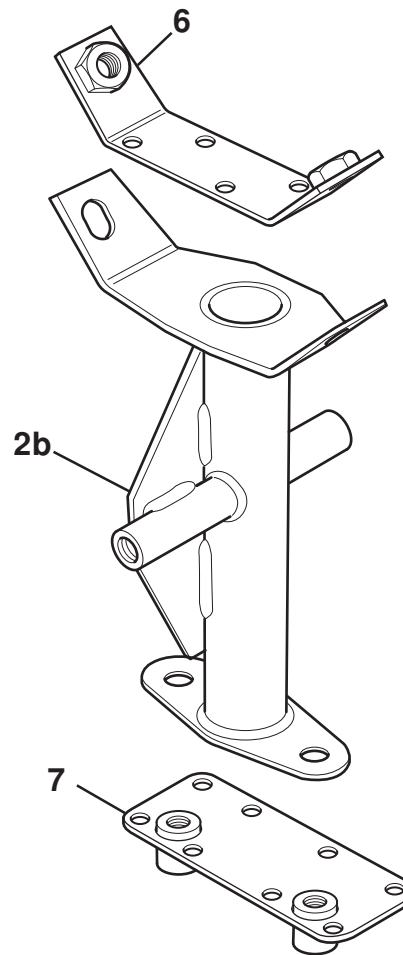

ELISE

10.31

Updated 25th January 2012

Service Parts List **ELISE**

Function Code 10.31 Towing Strut/ Hook

<u>Dep</u>	<u>Part Description</u>	<u>Remarks</u>	<u>Option</u>	<u>Part Number</u>	<u>Qty</u>
01	Towing Eye	Stowed in tool kit		B111B0399F	1
02	Mounting Strut, towing eye	All markets	Exige, 06 MY & Elise, prior to '07.5 MY	B117B0160F	1
02a	Mounting Strut, towing eye	All markets	Exige, to 06 MY	A122B0126F	1
02b	Mounting Strut, towing eye*	For nutplates items 6, 7	Exige & Elise, Euro, 07.5 MY	A120U0092F	1
02c	Mounting Strut, towing eye, federal	For nutplates items 6, 7a	Exige & Elise, USA, '07.5 MY	A121U0164F	1
03	Setscrew, M8 x 25, hex. hd., grade 8.8 Zn			A120W1000Z	4
04	Washer, flat, M8 x 1.4 Zn			A075W4021Z	4
05	Screw, M8 x 20, black plastic, strut blanking		Exige	A121W5280F	1
06	Nutplate, bonded, upper towing strut	Bonded to crash structure	Common, '07.5 MY	A120B0203F	1
07	Nutplate, bonded, lower towing strut	Bonded to crash structure	Euro, '07.5 MY	A120B0200F	1
07a	Nutplate, bonded, lower towing strut, federal	Bonded to crash structure	USA, 07.5 MY	A121B0102F	1
		*Also use if replacing pre 7.5 MY crash structure with B level option see section 10.04