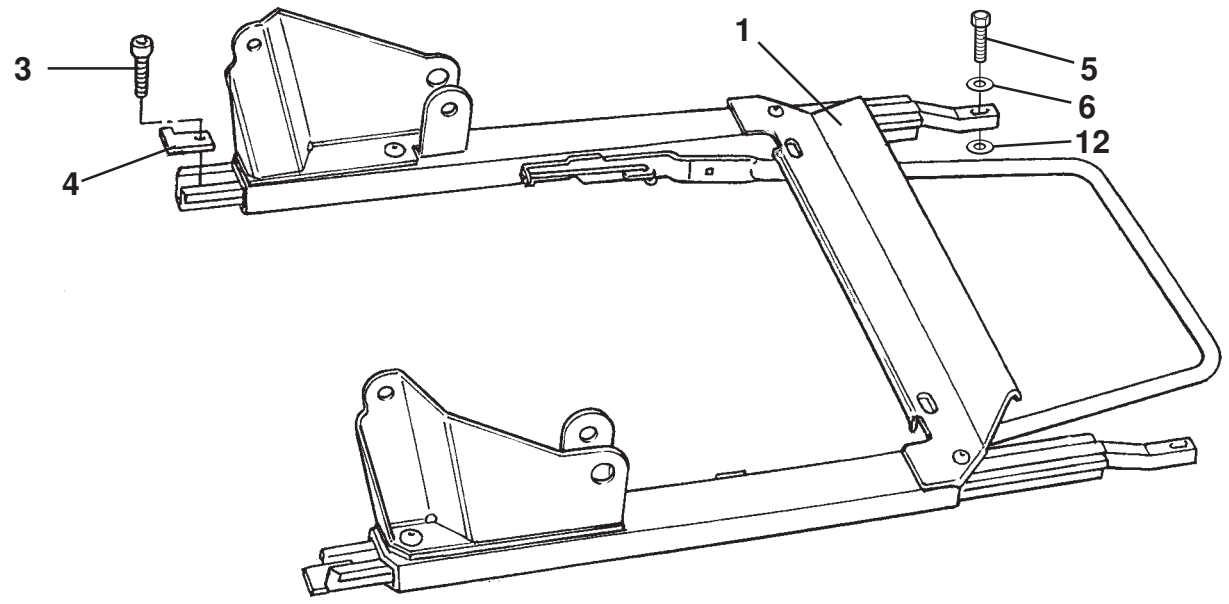

ELISE
13.01

Updated 1st April 2014