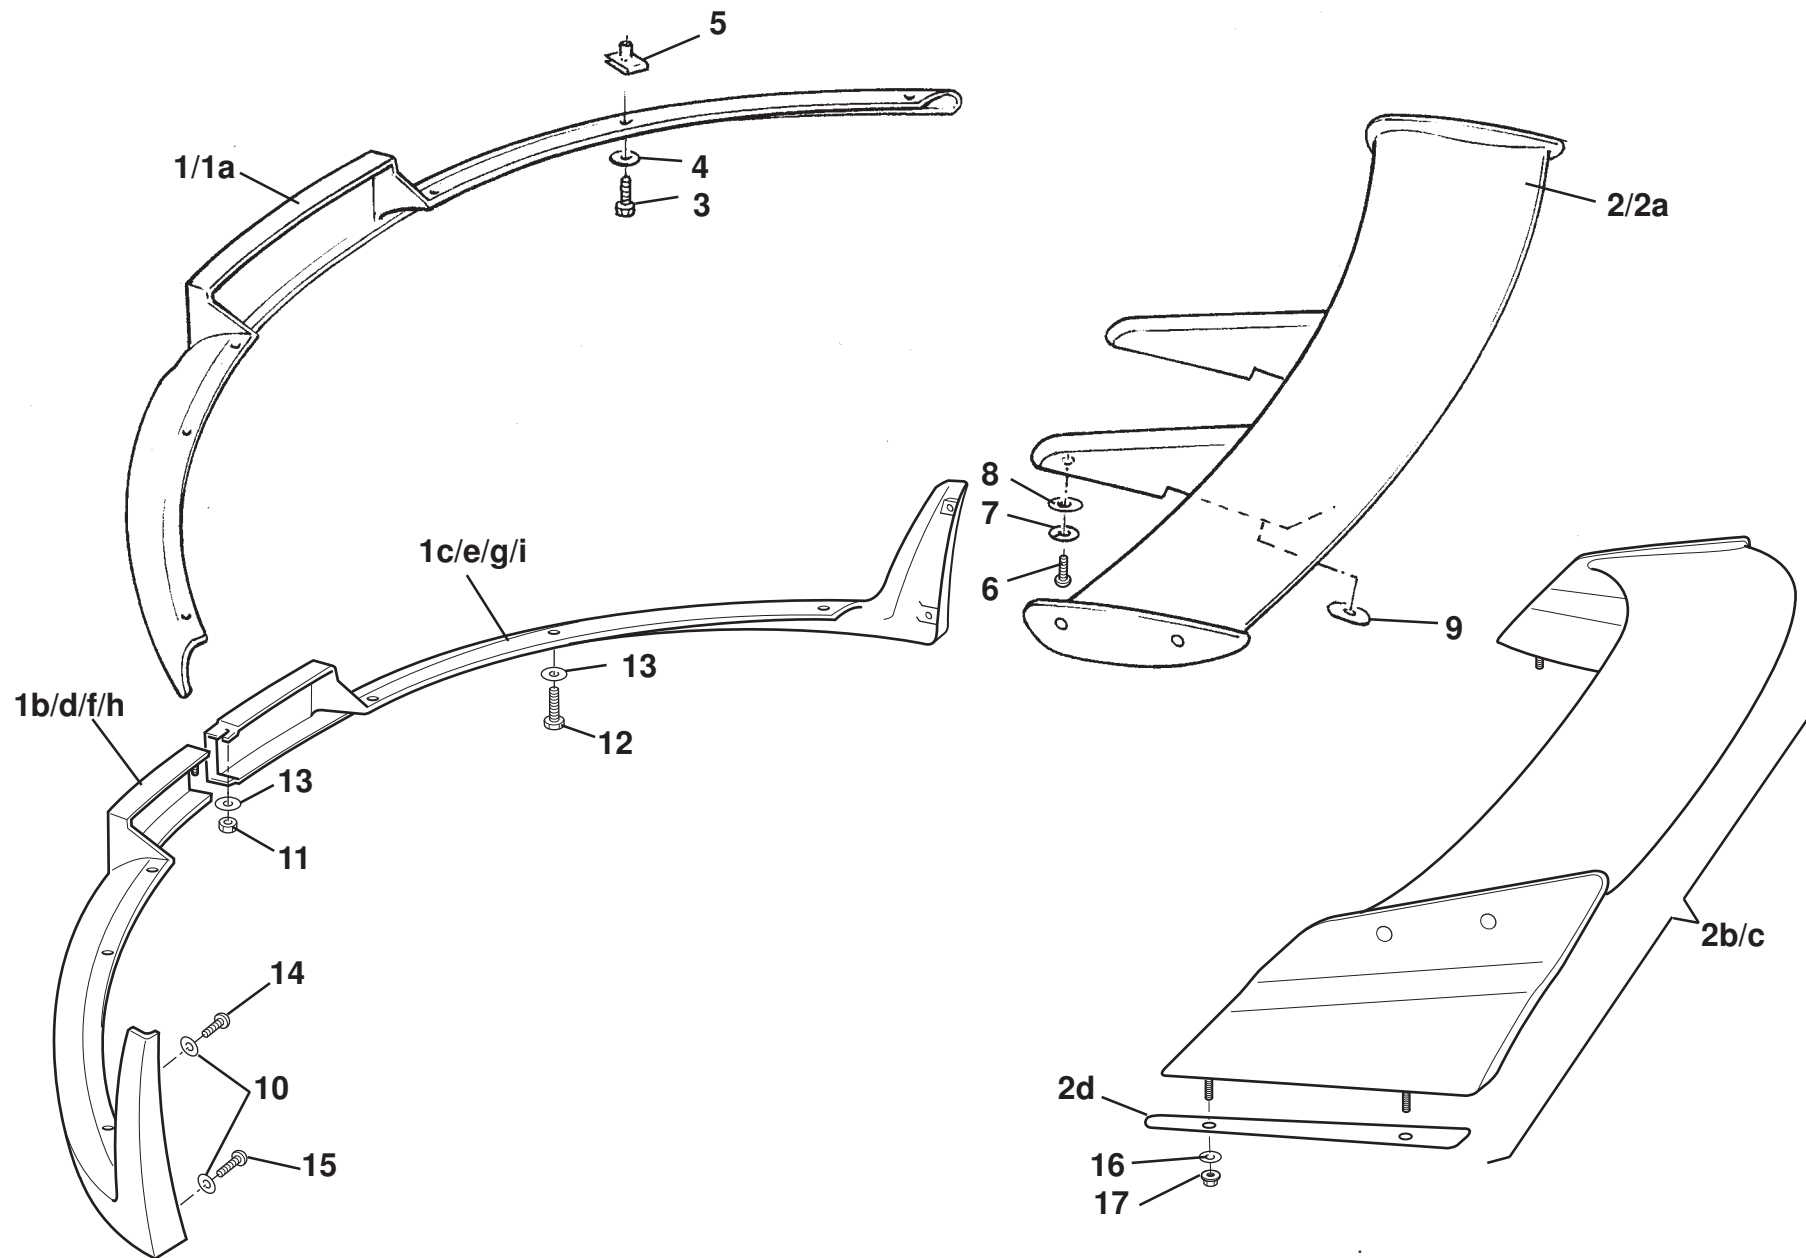

**ELISE**

Function Code: 10.23c, Page: 1

*Updated 5th October 2011*

---

**Function Code 10.23c Bumpers, Federal Compliant, '07.5 MY onwards**

<u>Dep</u>	<u>Part Description</u>	<u>Remarks</u>	<u>Option</u>	<u>Part Number</u>	<u>Qty</u>
16	Washer, flat, M6 x 18 x 1.0, overrider to bumper		Elise 2011 MY	<b>B082W4018F</b>	4
17	Retaining Stud, overrider to bumper		Elise 2011 MY	<b>A121B6009F</b>	4
18	Grommet, retaining stud, overrider to bumper		Elise 2011 MY	<b>A121B6008F</b>	4