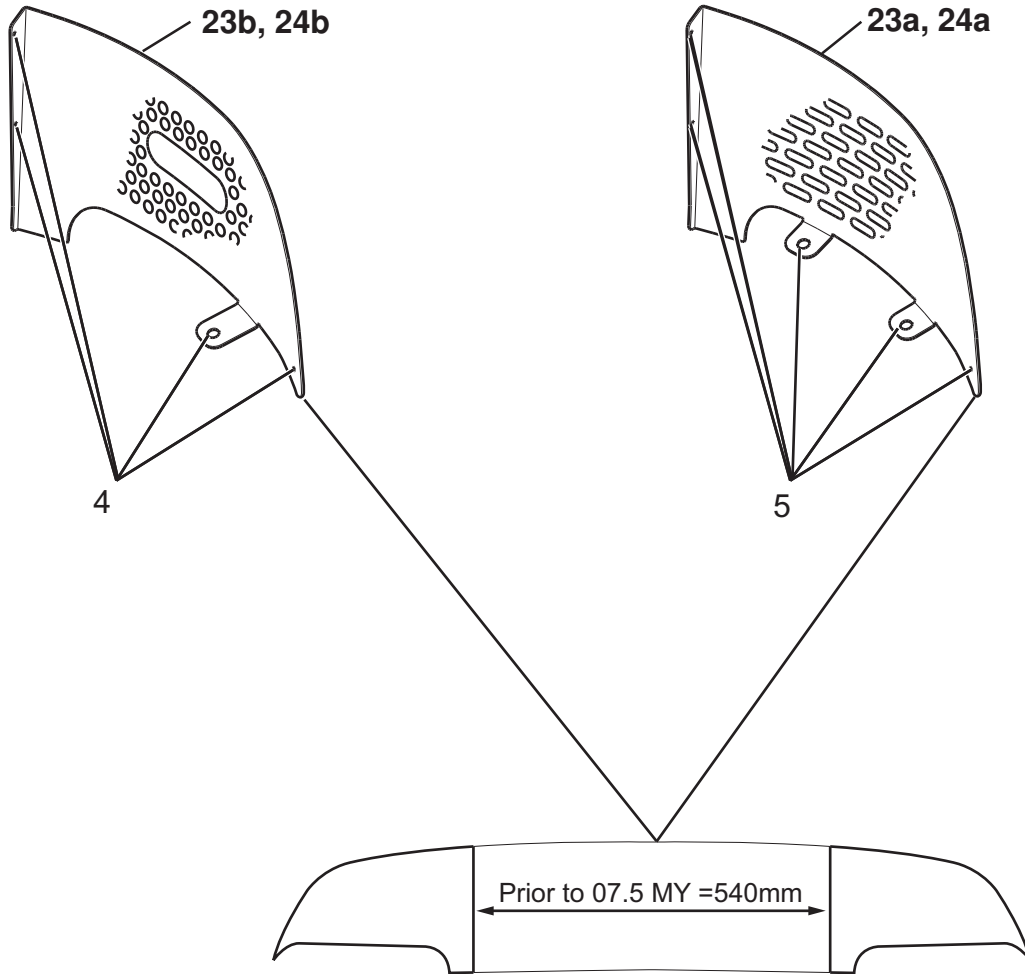

Rear grille LH illustrated

Service Parts List

EXIGE

Function Code 12.03x Grilles and Louvres, Exige

<u>Dep</u>	<u>Part Description</u>	<u>Remarks</u>	<u>Option</u>	<u>Part Number</u>	<u>Qty</u>
01	Grille, front intake, centre, driving lamps	Bonded inside clamshell		D122B0003F	1
01a	Grille, front intake, centre, without driving lamps	Bonded inside clamshell		A122B0258F	1
01b	Grille, front intake, centre, driving lamps, '10 MY	Bonded inside clamshell	Cup 260, 2010 MY	A128B0243F	1
01c	Grille, front intake, centre, without driving lamps, '10 MY	Bonded inside clamshell	Cup 260, 2010 MY	A128U0029F	1
02	Grille, front intake, RH	Bonded inside clamshell		A122B0004F	1
02a	Grille, front intake, RH, '10 MY	Bonded inside clamshell	Cup 260, 2010 MY	A128U4018F	1
03	Grille, front intake, LH	Bonded inside clamshell		A122B0005F	1
03a	Grille, front intake, LH, '10 MY	Bonded inside clamshell	Cup 260, 2010 MY	A128U4017F	1
04	Grille, front exit, RH	Bonded inside clamshell		A122B0002F	1
05	Grille, front exit, LH	Bonded inside clamshell		A122B0129F	1
06	Grille, exit, hinge cover panel, RH	Bonded inside panel		A122B0134F	1
07	Grille, exit, hinge cover panel, LH	Bonded inside panel		A122B0135F	1
08	Grille, roof intake	Top corner fixings, illustrated	Use 'B' level finisher	B122B0141F	1
08a	Grille, roof intake	Centre side fixings, not illustrated	Use 'C' level finisher	C122B0141F	1
08b	Grille and finisher, roof intake, large	Large scoop roof	Exige S 240, Cup 255/260	A122U0090F	1
09	Finisher, roof intake	Top corner fixings, illustrated	Use 'B' level grille	B122U0014F	1
09a	Finisher, roof intake	Centre side fixings, not illustrated	Use 'C' level grille	C122U0014F	1
10	Plastic Rivet, grille + finisher to roof			A079W6195F	2

EXIGE

Function Code: 12.03x, Page: 1

Updated 1st April 2014