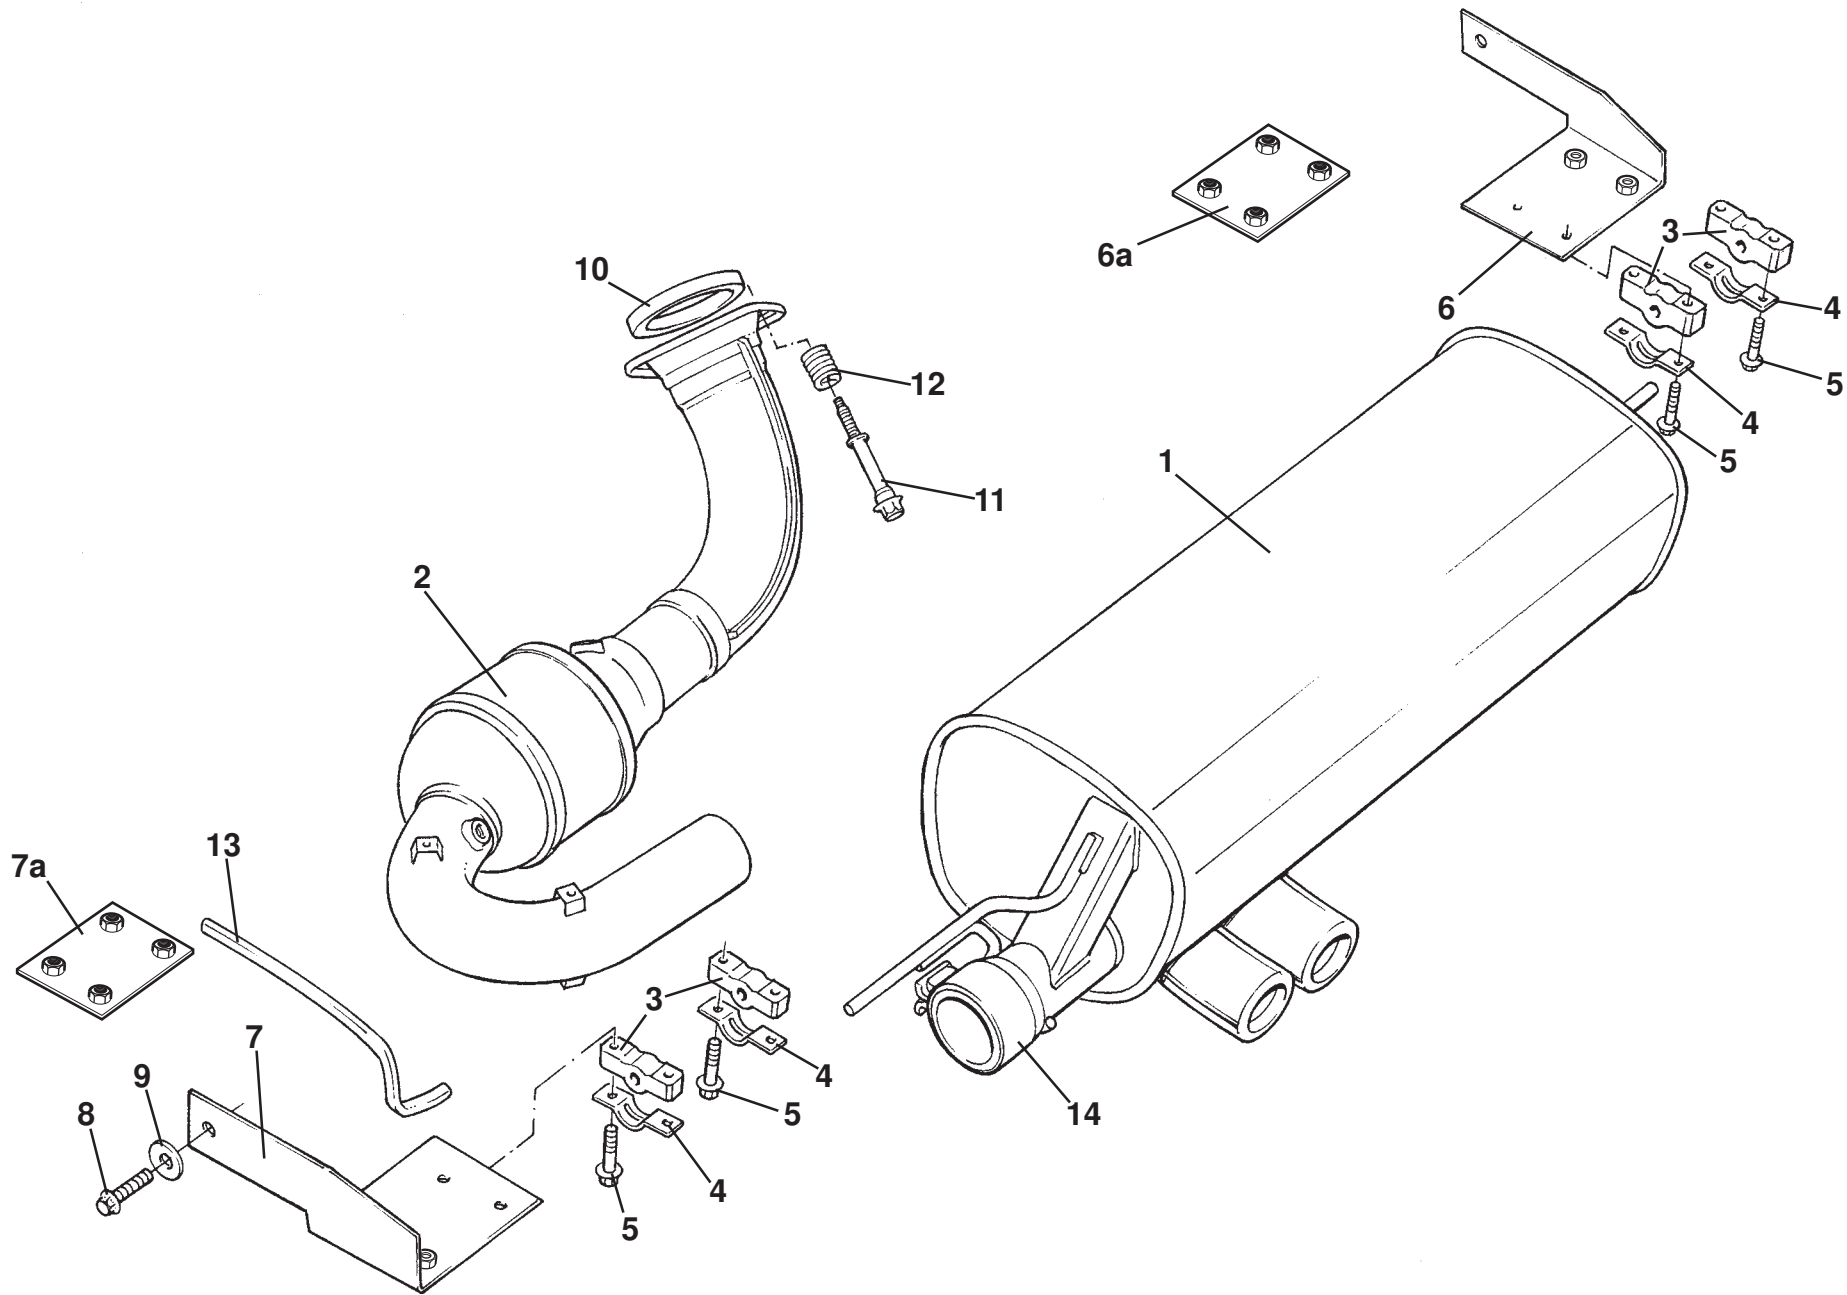

ELISE
45.01

Updated 4th November 2011

Service Parts List **ELISE**

Function Code 45.01 Exhaust System

<u>Dep</u>	<u>Part Description</u>	<u>Remarks</u>	<u>Option</u>	<u>Part Number</u>	<u>Qty</u>
01	Silencer Assembly, 2ZZ, Euro	Includes clamp	Europe/ROW	C120S0003F	1
01a	Silencer Assembly, 2ZZ, Federal	Includes clamp	USA/Canada	C121S0002F	1
01b	Silencer Assembly, 2ZZ S/C + 2ZR	Includes clamp, single oval tailpipe	Exige S, Elise SC, 2012 MY Elise S	B128S0002F	1
01c	Silencer Assembly, 1ZZ + 1ZR	Includes clamp	Elise S (prior to 2011 MY) + Elise 2011 MY	A131S0001F	1
02	Catalyst/Downpipe Assembly, 2ZZ		Elise R & Elise SC, Exige (Normally Aspirated)	B120S0002F	1
02a	Catalyst/Downpipe Assembly, 2ZZ		Exige S (Super Charged variants)	A128S0001F	1
02b	Catalyst/Downpipe Assembly, 1ZZ		Elise S prior to 2011 MY	B131S0002F	1
02c	Catalyst/Downpipe Assembly, 1ZR, 2ZR		Elise 2011 MY, Elise S 2012 MY	A120S0036F	1
03	Exhaust Mounting, silicon, exhaust to subframe			A111S0071F	4
04	Clip, exhaust hanger			A117S0049F	4
05	Bolt, M6 x 35, flg. hex hd.			A116W2191F	8
06	Bracket, silencer to subframe, RH*	Two hole exhaust mounting on rear subframe		A120A0110F	1
06a	Nutplate, silencer to subframe*	Rear subframes with 4 hole exhaust mounting		A120A0184F	1
07	Bracket, silencer to subframe, LH*	Two hole exhaust mounting on rear subframe		A120A0111F	1

ELISE

Function Code: 45.01, Page: 1

Updated 3rd March 2014