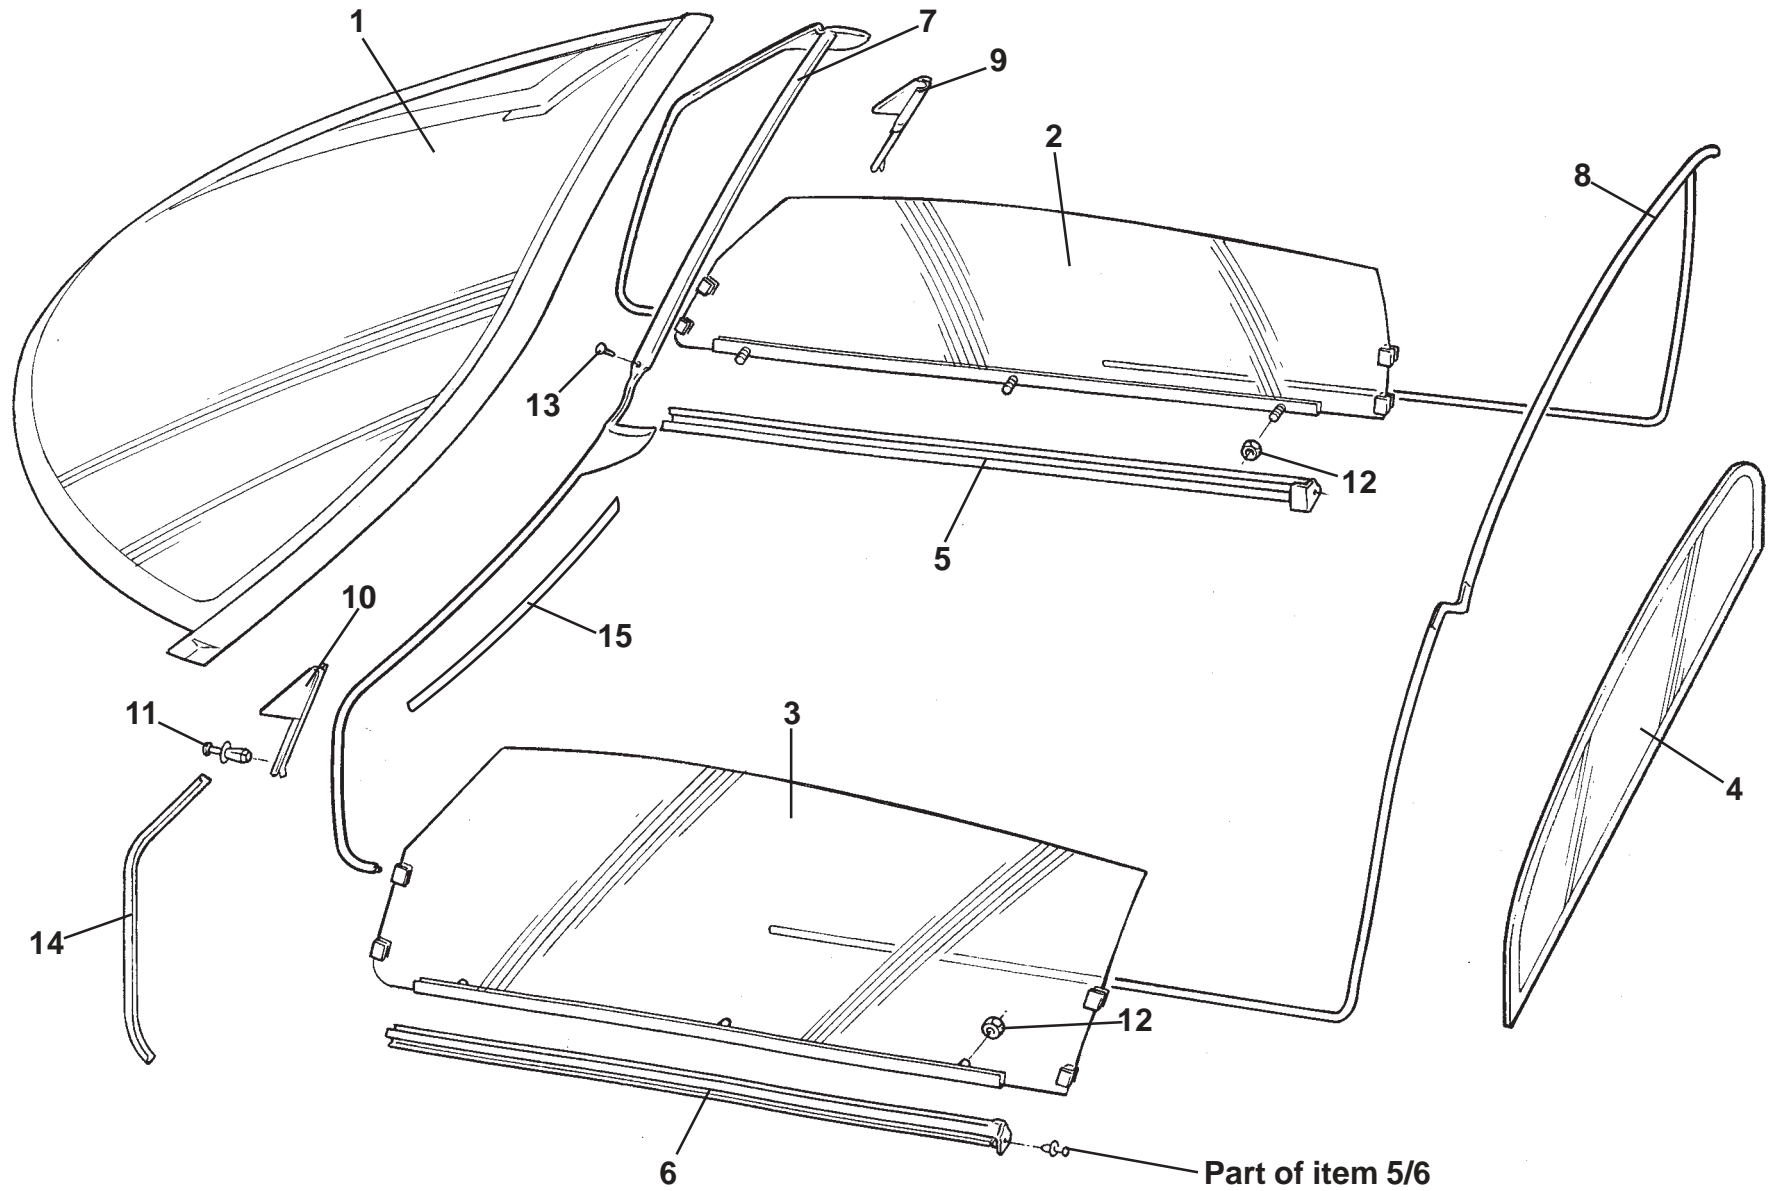

ELISE
11.01

Service Parts List **ELISE**

Function Code 11.01 Windscreen, Door Glass, Seals & Weather Strips

<u>Dep</u>	<u>Part Description</u>	<u>Remarks</u>	<u>Option</u>	<u>Part Number</u>	<u>Qty</u>
01	Windscreen & Finisher Assembly			A117B0094F	1
01a	Windscreen & Finisher Assembly, solar	No green tinted band	Exige option	A128B0156F	1
02	Door Glass Assembly, RH			F116B0186F	1
03	Door Glass Assembly, LH			F116B0185F	1
04	Rear Window, glass	Bonded to bulkhead		A117B0138F	1
05	Seal Assembly, door waist, RH	Includes plastic fastener		B117U0010F	1
06	Seal Assembly, door waist, LH	Includes plastic fastener		B117U0009F	1
07	Door Front/Roof Seal Assembly			A116V0273F	1
08	Door Rear/Roof Seal Assembly			A116V0098F	1
09	Door Cheater Seal, RH			B117U0134F	1
10	Door Cheater Seal, LH			B117U0133F	1
11	Plastic Fastener, cheater seal fix.			A079W6195F	2
12	Nyloc Nut, M6, glass to lift channel			A907E6285F	6
13	Plastic Fastener, header seal fix.			A116W6722F	2
14	Secondary Door Seal, 600mm, front	Front inside face of door		A117U0429V	2
15	Seal 'A' Pillar, noise reduction, LH		'07 MY	A117U0508F	1
15a	Seal 'A' Pillar, noise reduction, RH		'07 MY	A117U0509F	1
16	Loctite 382 Adhesive, cheater/waist seals to door	Not illustrated		A111B6098V	20gm

ELISE

Function Code: 11.01, Page: 1

Updated 5th October 2011