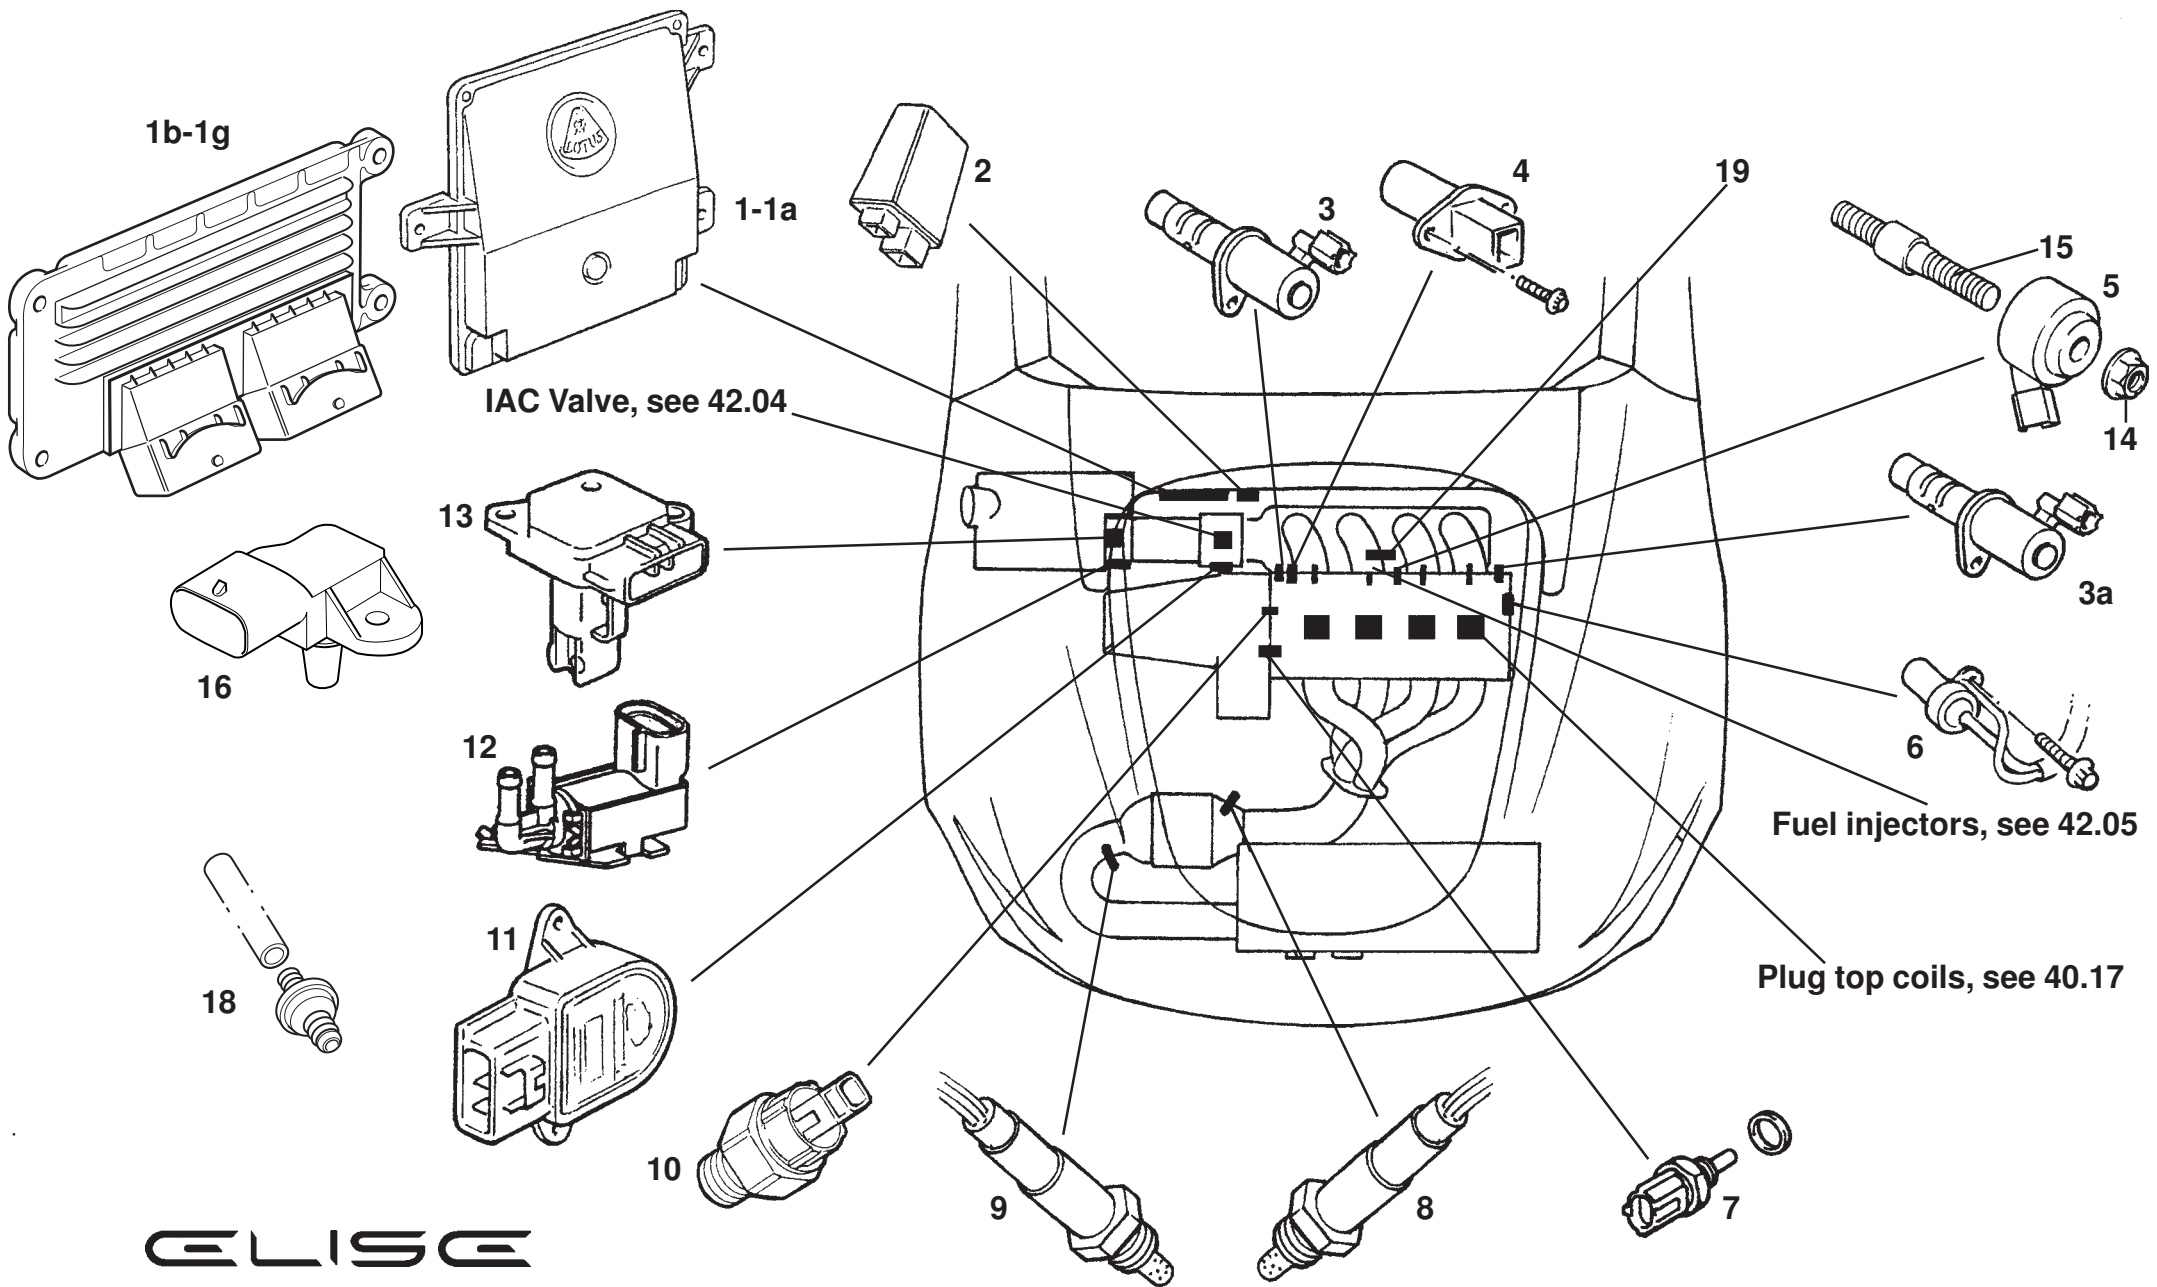

**ELISE**

Function Code: 17.05, Page: 1

*Updated 1st May 2014*

**Function Code 17.05 Interior Switches, Auxiliary Power Socket**

<u>Dep</u>	<u>Part Description</u>	<u>Remarks</u>	<u>Option</u>	<u>Part Number</u>	<u>Qty</u>
15	Backplate, switch bezel			A117U0345K	2
16	Nyloc Nut, M4, backplate to trim panel			A075W3049Z	4
17	Washer, flat, M4 x 9, backplate to trim panel			A082W4099F	4
18	Switch, central door locking			A117M0124F	1
18a	Blanking Grommet, CDL switch aperture	Not illustrated	Non CDL	A116W6714F	1
19	Ignition Switch	Part of upper steering column		A111M6108S	1
20	Starter Button,	Replaces B121M0018F	USA/Canada & `08 MY onwards ROW	A121M0026S	1
21	Microswitch/Harness Assy., engine start	Replaces B121M0018F	USA/Canada & `08 MY onwards ROW	A121M0027S	1
22	Switch, traction control	For decal see 12.05, 1205x	'06 MY & 1ZR prior to vin 10931	A120M0031F	1
23	Switch, variable traction control	On column shroud	'08 MY	A127M0004F	1
24	Decal, variable traction control		'08 MY	A127B0123F	1
25	Knob, variable traction control		'08 MY	B120U0091F	1
26	Switch, sport	Lotus DPM	1ZR Bosch, 2ZR	A120M0064F	1
27	Lamp Warning, cruise control	1ZR with cruise control (Kelsey Hayes ABS unit)	MY 2011 prior to vin 10931	A121M0058F	1
28	Switch, traction control and ESC		1ZR Bosch, ABS from vin BH_10931,2ZR	A120M0059F	1
29	USB Charging Port			B120M0077F	1