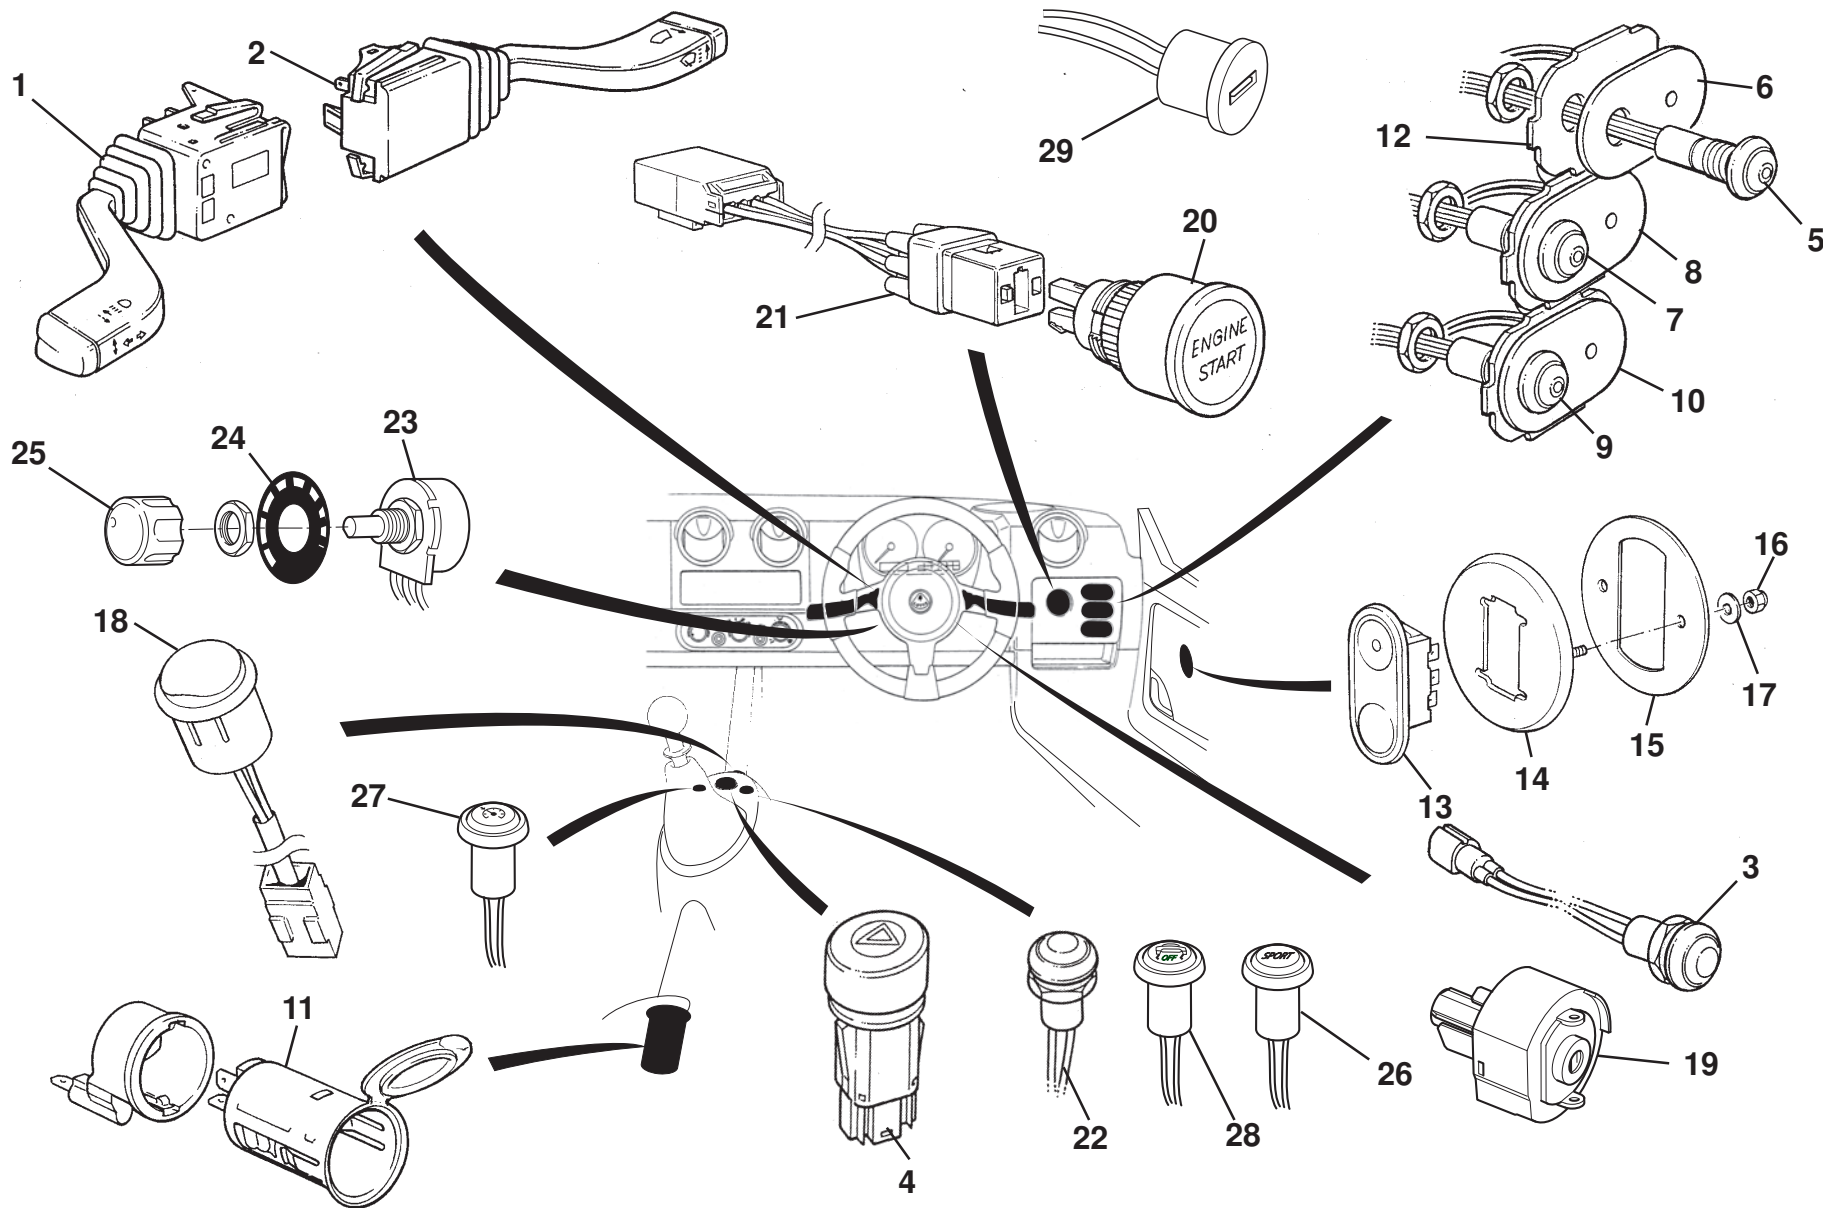

ELISE
17.05

Updated 1st May 2014

Service Parts List **ELISE**

Function Code 17.05 Interior Switches, Auxiliary Power Socket

<u>Dep</u>	<u>Part Description</u>	<u>Remarks</u>	<u>Option</u>	<u>Part Number</u>	<u>Qty</u>
01	Column Switch, LH, indicators/dip/flash			A100M6048F	1
01a	Column Switch, LH, indicators/dip/flash	With cruise control	MY 2011	A126M6010F	1
02	Column Switch, RH, windscreen wipe/wash			A100M6049F	1
03	Switch, panel light dimmer/trip reset			B117M0048F	1
04	Switch, hazard			A340M6016F	1
05	Switch, sidelamps, green tell tale			A117M0055F	1
06	Decal, sidelamps graphic, RHD/LHD			A117M0005F	1
06a	Decal, master lighting		USA/Canada	B121M0015F	1
07	Switch, headlamps, green tell-tale			A117M0055F	1
08	Decal, headlamps graphic, RHD			A117M0006F	1
08a	Decal, headlamps graphic, LHD			A117M0045F	1
09	Switch, rear fog lamp, yellow tell-tale			A117M0056F	1
10	Decal, rear fog lamp graphic, RHD			A117M0007F	1
10a	Decal, rear fog lamp graphic, LHD			A117M0046F	1
11	Auxiliary Power Socket			A117M6024F	1
12	Switch Panel Backlight Assembly, orange	Three linked illumination panels		A117M0125F	1
13	Switch, window lift			A117M6064F	2
14	Bezel, switch to door trim	Includes studs		A117U0344J	2

ELISE

Function Code: 17.05, Page: 1

Updated 1st May 2014