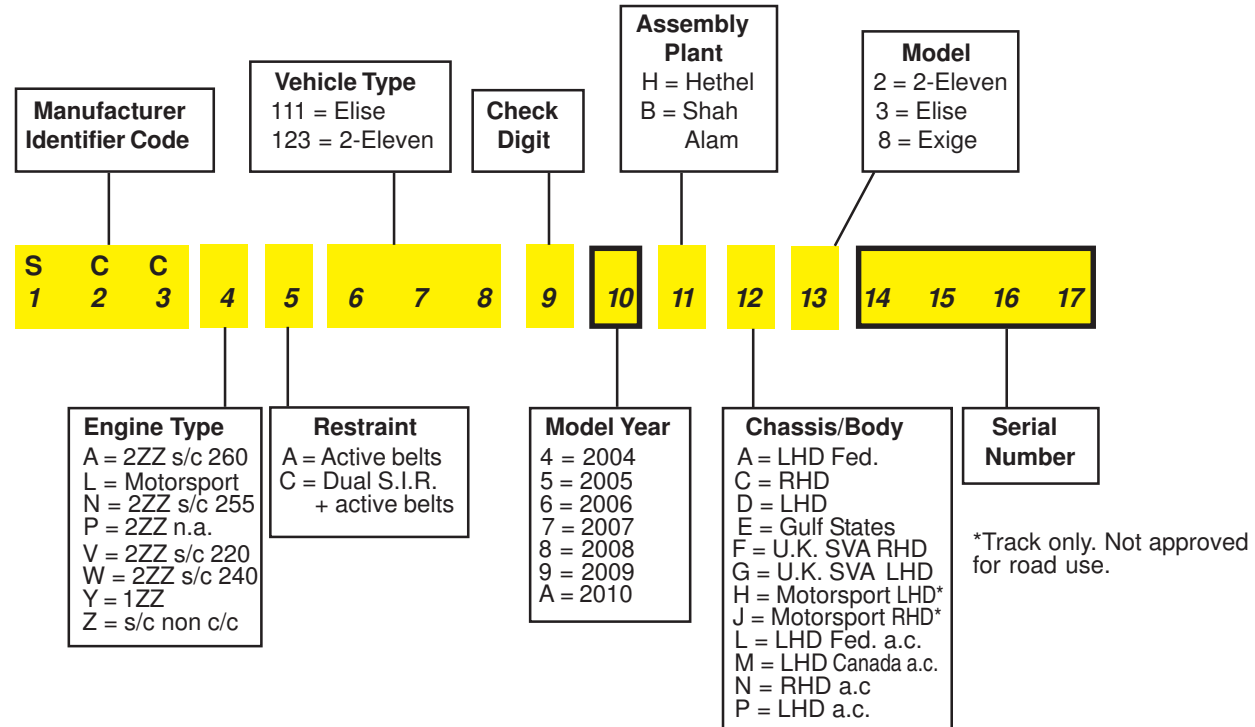

ELISE

Updated 1st May 2014