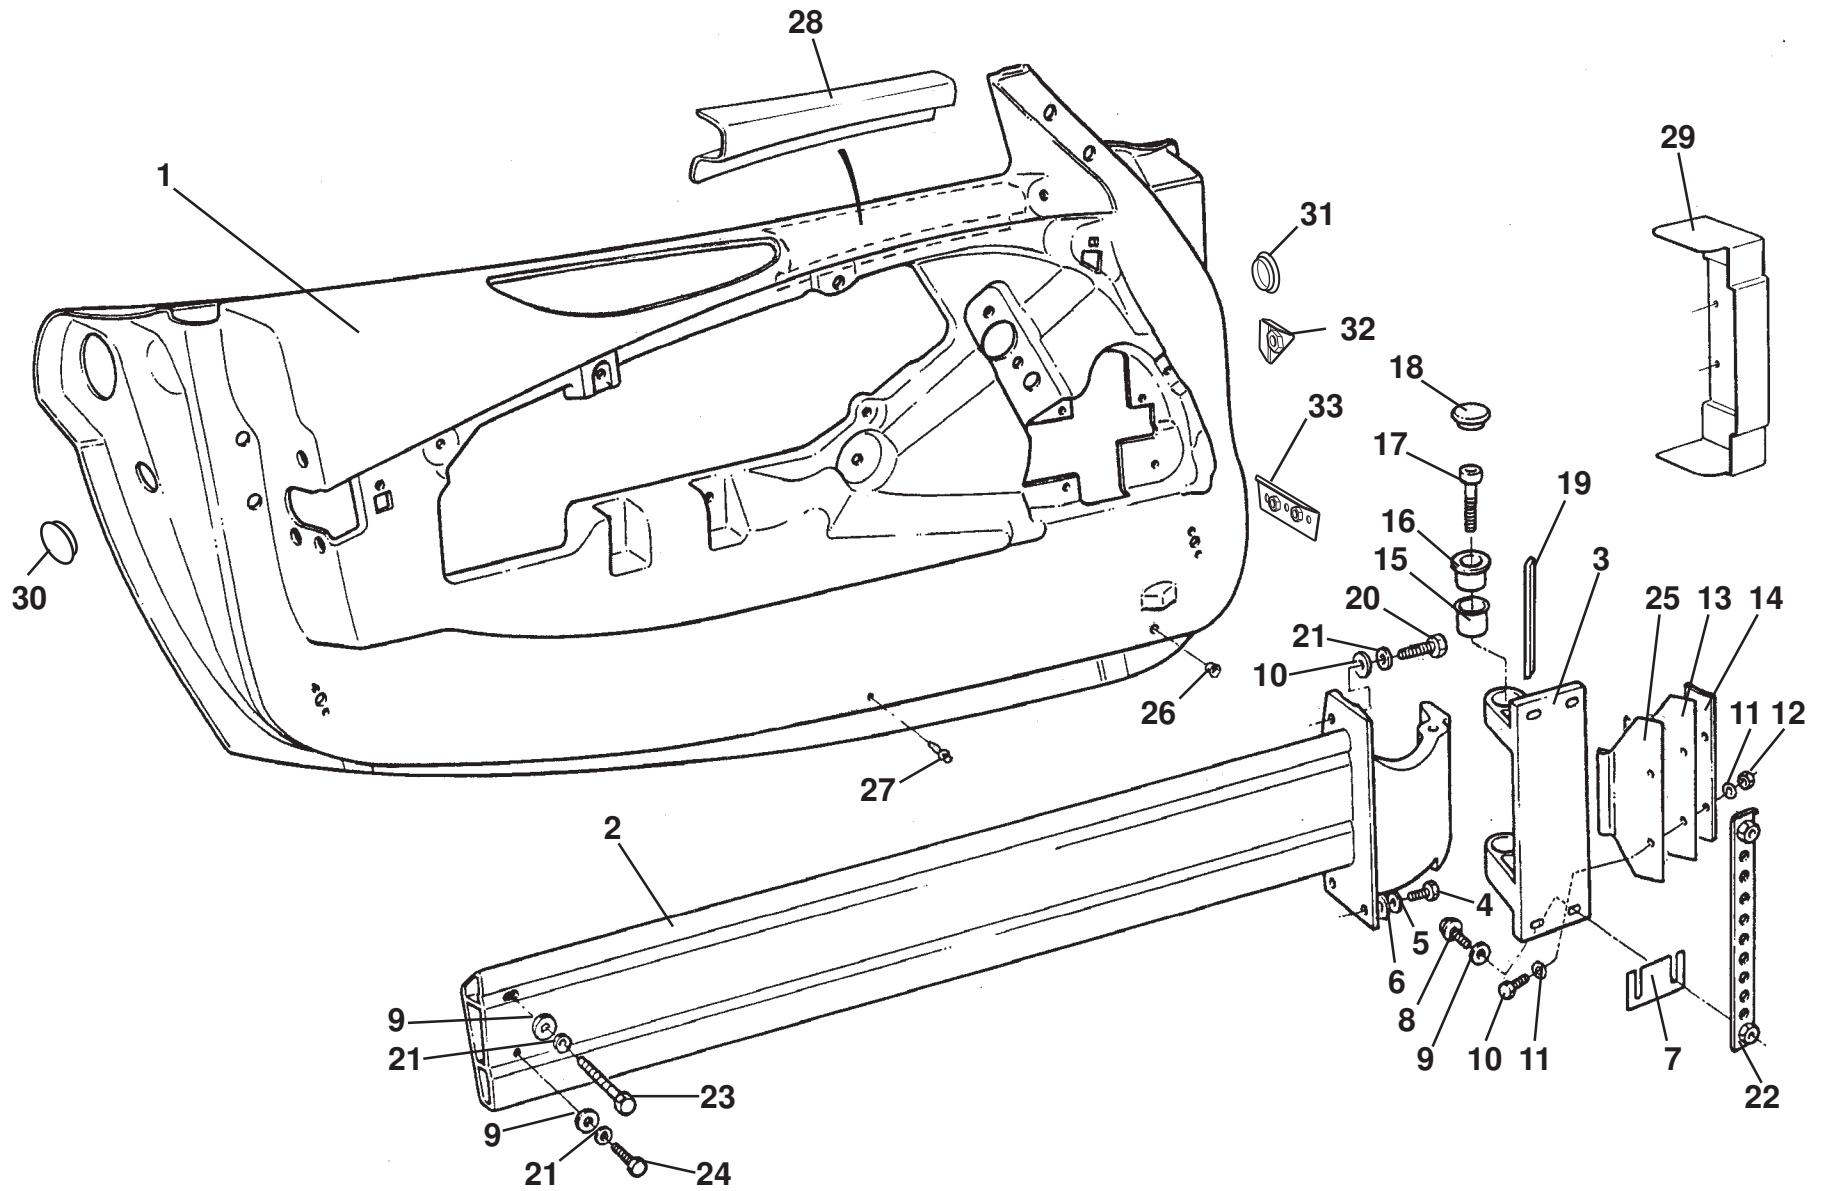

ELISE
10.15

Updated 27th february 2013

Service Parts List **ELISE**

Function Code 10.15 Door Shells, Beams, Hinges

<u>Dep</u>	<u>Part Description</u>	<u>Remarks</u>	<u>Option</u>	<u>Part Number</u>	<u>Qty</u>
01	Door Shell, LH		D117B0061K R/B	E117B0061K	1
01a	Door Shell, RH		D117B0060K R/B	E117B0060K	1
02	Door Beam, LH			A116U0029F	1
02a	Door Beam, RH			A116U0030F	1
03	Hinge, chassis to door beam			A111U0055F	2
04	Setscrew, M6 x 20, hex. hd., beam to door fix.			A075W1030Z	4
05	Washer, shakeproof, M6			A075W4046Z	4
06	Washer, flat, M6 x 1.5			A075W4015Z	4
07	Shim, door hinge, 1.0mm			A111B0316F	As req
07a	Shim, door hinge, 1.25mm			A116B0388F	As req.
07b	Shim, door hinge, 1.5mm			A111B0317F	As req
07c	Shim, door hinge, 2.0mm			B111B0314F	As req.
08	Screw, M8 x 30, cap hd.			A089W7052F	8
09	Washer, flat, M8 x 16.6 x 1.4			A075W4020Z	18
10	Screw, M6 x M20, hex. hd.			A075W1030Z	4
11	Washer, flat, M6			A075W4013Z	8
12	Nut, M6, Nyloc			A075W3009Z	4
13	Spring Plate, door check	Fit follower, item 25 to plate		C111B0174F	2

ELISE

Function Code: 10.15, Page: 1

Updated 1st December 2013